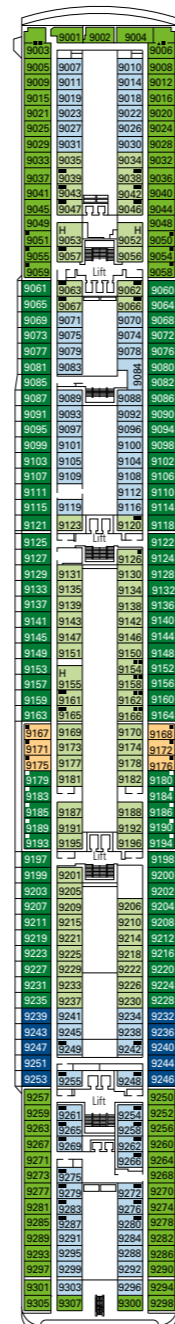

MSC Opera

Use the deck plans to select your ideal cabin. Choose the deck you wish then use the colours to identify the category of accommodation you desire.

1075 CABINS | 2679 GUESTS

Data and descriptions are subject to change and will be verified at the time of booking.

CABIN CATEGORIES AND EXPERIENCES

 BELLA › Interior	 FANTASTICA › Interior	 AUREA › Balcony
 BELLA › Outside with Partial View	 FANTASTICA › Ocean View	 AUREA › Suite
 BELLA › Balcony	 FANTASTICA › Balcony	

All cabins have one double bed convertible to two single beds, except cabins for guests with disabilities or reduced mobility (H).

3rd bed available in all categories (except Balcony Bella, Balcony Fantastica, Balcony Aurea)

4th bed available in Interior Bella, Interior Fantastica, Ocean View Fantastica

LEGEND

- ▲ Sofa bed
- 3rd bed is a bunk bed
- 3rd and 4th bed are bunks
- H Cabin for guests with disabilities or reduced mobility
- ↔ Connecting Cabins