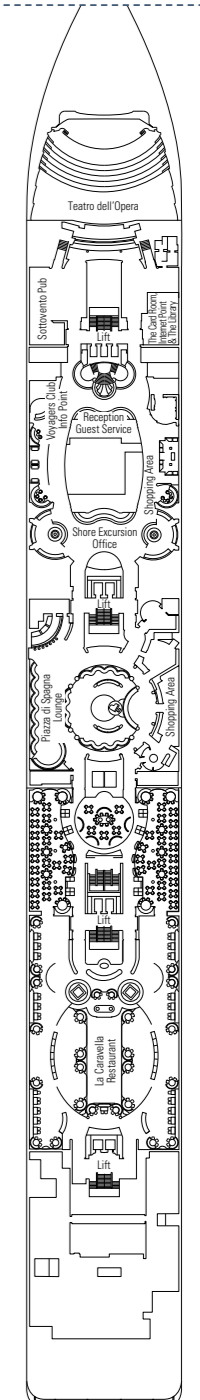

MSC Opera

Use the deck plans to select your ideal cabin. Choose the deck you wish then use the colours to identify the category of accommodation you desire.

1075 CABINS | 2679 GUESTS

Data and descriptions are subject to change and will be verified at the time of booking.

CABIN CATEGORIES AND EXPERIENCES

 BELLA › Interior	 FANTASTICA › Interior	 AUREA › Balcony
 BELLA › Outside with Partial View	 FANTASTICA › Ocean View	 AUREA › Suite
 BELLA › Balcony	 FANTASTICA › Balcony	

All cabins have one double bed convertible to two single beds, except cabins for guests with disabilities or reduced mobility (H).

3rd bed available in all categories (except Balcony Bella, Balcony Fantastica, Balcony Aurea)

4th bed available in Interior Bella, Interior Fantastica, Ocean View Fantastica

LEGEND

- ▲ Sofa bed
- 3rd bed is a bunk bed
- 3rd and 4th bed are bunks
- H Cabin for guests with disabilities or reduced mobility
- ↔ Connecting Cabins