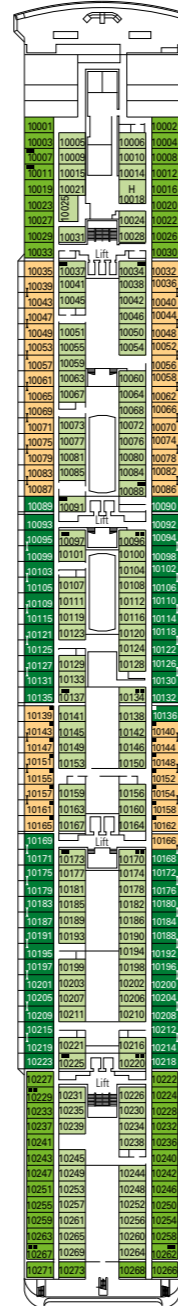

MSC Opera

Use the deck plans to select your ideal cabin. Choose the deck you wish then use the colours to identify the category of accommodation you desire.

1075 CABINS | 2679 GUESTS

Data and descriptions are subject to change and will be verified at the time of booking.

CABIN CATEGORIES AND EXPERIENCES

 BELLA › Interior	 FANTASTICA › Interior	 AUREA › Balcony
 BELLA › Outside with Partial View	 FANTASTICA › Ocean View	 AUREA › Suite
 BELLA › Balcony	 FANTASTICA › Balcony	

All cabins have one double bed convertible to two single beds, except cabins for guests with disabilities or reduced mobility (H).

3rd bed available in all categories (except Balcony Bella, Balcony Fantastica, Balcony Aurea)

4th bed available in Interior Bella, Interior Fantastica, Ocean View Fantastica

LEGEND

- ▲ Sofa bed
- 3rd bed is a bunk bed
- 3rd and 4th bed are bunks
- H Cabin for guests with disabilities or reduced mobility
- ↔ Connecting Cabins