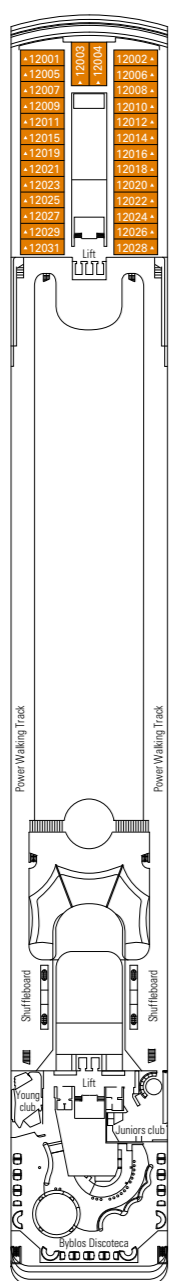

MSC Opera

Use the deck plans to select your ideal cabin. Choose the deck you wish then use the colours to identify the category of accommodation you desire.

1075 CABINS | 2679 GUESTS

Data and descriptions are subject to change and will be verified at the time of booking.

CABIN CATEGORIES AND EXPERIENCES

 BELLA › Interior	 FANTASTICA › Interior	 AUREA › Balcony
 BELLA › Outside with Partial View	 FANTASTICA › Ocean View	 AUREA › Suite
 BELLA › Balcony	 FANTASTICA › Balcony	

All cabins have one double bed convertible to two single beds, except cabins for guests with disabilities or reduced mobility (H).

3rd bed available in all categories (except Balcony Bella, Balcony Fantastica, Balcony Aurea)

4th bed available in Interior Bella, Interior Fantastica, Ocean View Fantastica

LEGEND

- ▲ Sofa bed
- 3rd bed is a bunk bed
- 3rd and 4th bed are bunks
- H Cabin for guests with disabilities or reduced mobility
- ↔ Connecting Cabins