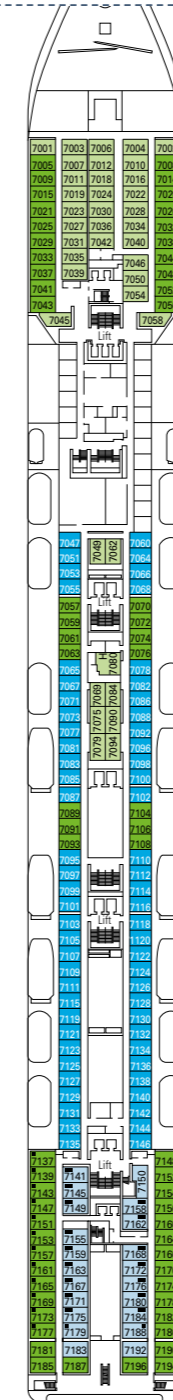

MSC Opera

Use the deck plans to select your ideal cabin. Choose the deck you wish then use the colours to identify the category of accommodation you desire.

1075 CABINS | 2679 GUESTS

Data and descriptions are subject to change and will be verified at the time of booking.

CABIN CATEGORIES AND EXPERIENCES

 BELLA › Interior	 FANTASTICA › Interior	 AUREA › Balcony
 BELLA › Outside with Partial View	 FANTASTICA › Ocean View	 AUREA › Suite
 BELLA › Balcony	 FANTASTICA › Balcony	

All cabins have one double bed convertible to two single beds, except cabins for guests with disabilities or reduced mobility (H).

3rd bed available in all categories (except Balcony Bella, Balcony Fantastica, Balcony Aurea)

4th bed available in Interior Bella, Interior Fantastica, Ocean View Fantastica

LEGEND

- ▲ Sofa bed
- 3rd bed is a bunk bed
- 3rd and 4th bed are bunks
- H Cabin for guests with disabilities or reduced mobility
- ↔ Connecting Cabins