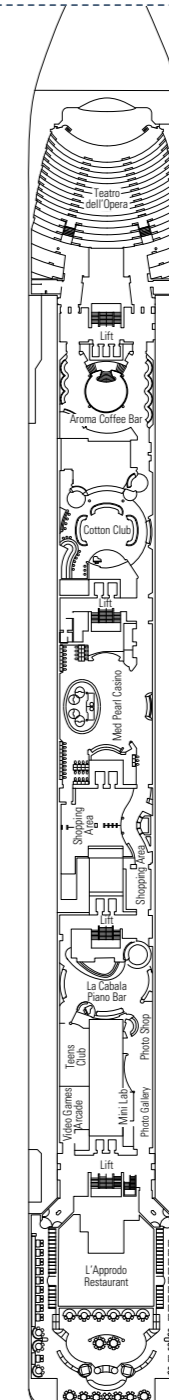

MSC Opera

Use the deck plans to select your ideal cabin. Choose the deck you wish then use the colours to identify the category of accommodation you desire.

1075 CABINS | 2679 GUESTS

Data and descriptions are subject to change and will be verified at the time of booking.

CABIN CATEGORIES AND EXPERIENCES

 BELLA › Interior	 FANTASTICA › Interior	 AUREA › Balcony
 BELLA › Outside with Partial View	 FANTASTICA › Ocean View	 AUREA › Suite
 BELLA › Balcony	 FANTASTICA › Balcony	

All cabins have one double bed convertible to two single beds, except cabins for guests with disabilities or reduced mobility (H).

3rd bed available in all categories (except Balcony Bella, Balcony Fantastica, Balcony Aurea)

4th bed available in Interior Bella, Interior Fantastica, Ocean View Fantastica

LEGEND

- ▲ Sofa bed
- 3rd bed is a bunk bed
- 3rd and 4th bed are bunks
- H Cabin for guests with disabilities or reduced mobility
- ↔ Connecting Cabins