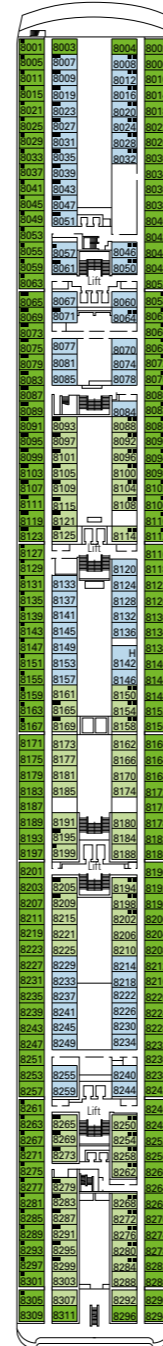

MSC Opera

Use the deck plans to select your ideal cabin. Choose the deck you wish then use the colours to identify the category of accommodation you desire.

1075 CABINS | 2679 GUESTS

Data and descriptions are subject to change and will be verified at the time of booking.

CABIN CATEGORIES AND EXPERIENCES

 BELLA › Interior	 FANTASTICA › Interior	 AUREA › Balcony
 BELLA › Outside with Partial View	 FANTASTICA › Ocean View	 AUREA › Suite
 BELLA › Balcony	 FANTASTICA › Balcony	

All cabins have one double bed convertible to two single beds, except cabins for guests with disabilities or reduced mobility (H).

3rd bed available in all categories (except Balcony Bella, Balcony Fantastica, Balcony Aurea)

4th bed available in Interior Bella, Interior Fantastica, Ocean View Fantastica

LEGEND

- ▲ Sofa bed
- 3rd bed is a bunk bed
- 3rd and 4th bed are bunks
- H Cabin for guests with disabilities or reduced mobility
- ↔ Connecting Cabins