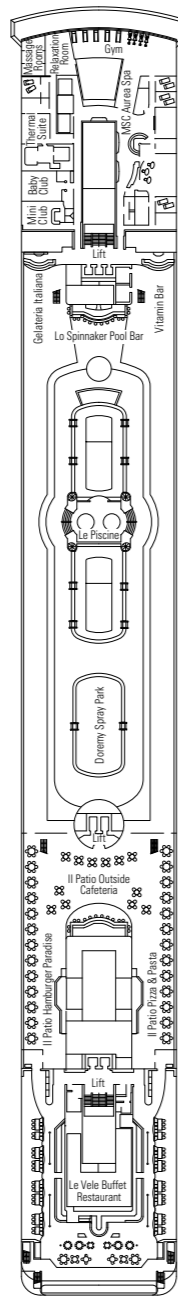

MSC Opera

Use the deck plans to select your ideal cabin. Choose the deck you wish then use the colours to identify the category of accommodation you desire.

1075 CABINS | 2679 GUESTS

Data and descriptions are subject to change and will be verified at the time of booking.

CABIN CATEGORIES AND EXPERIENCES

 BELLA › Interior	 FANTASTICA › Interior	 AUREA › Balcony
 BELLA › Outside with Partial View	 FANTASTICA › Ocean View	 AUREA › Suite
 BELLA › Balcony	 FANTASTICA › Balcony	

All cabins have one double bed convertible to two single beds, except cabins for guests with disabilities or reduced mobility (H).

3rd bed available in all categories (except Balcony Bella, Balcony Fantastica, Balcony Aurea)

4th bed available in Interior Bella, Interior Fantastica, Ocean View Fantastica

LEGEND

- ▲ Sofa bed
- 3rd bed is a bunk bed
- 3rd and 4th bed are bunks
- H Cabin for guests with disabilities or reduced mobility
- ↔ Connecting Cabins