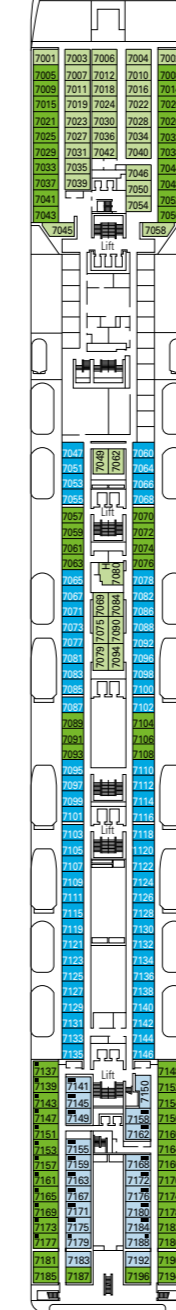

MSC Opera

Use the deck plans to select your ideal cabin. Choose the deck you wish then use the colours to identify the category of accommodation you desire.

1075 CABINS | 2679 GUESTS

Data and descriptions are subject to change and will be verified at the time of booking.

4th bed available in Interior Bella, Interior Fantastica, Ocean View Fantastica

LEGEND

- ▲ Sofa bed
- 3rd and 4th bed are bunks
- H Cabin for guests with disabilities or reduced mobility
- 3rd bed is a bunk bed
- ⌋ Connecting Cabins

DECK 13
MINIGOLF

DECK 12
LA BOHEME

DECK 11
TOSCA

DECK 10
TURANDOT

DECK 9
NORMA

DECK 8
LA TRAVIATA

DECK 7
RIGOLETTO

DECK 6
OTELLO

DECK 5
AIDA