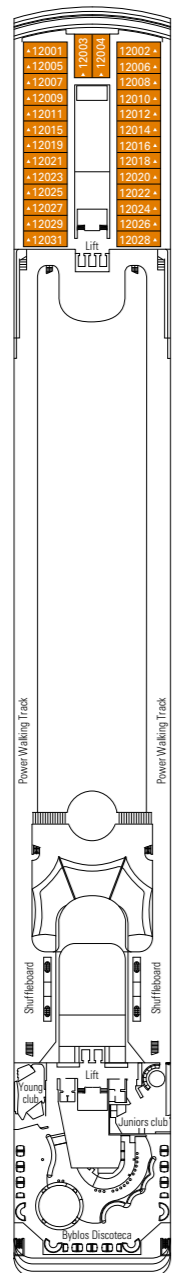

DECK 12
LA BOHEME