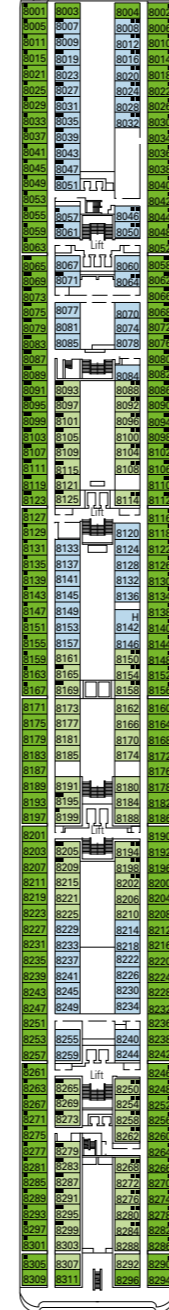

MSC Opera

Use the deck plans to select your ideal cabin. Choose the deck you wish then use the colours to identify the category of accommodation you desire.

1075 CABINS | 2679 GUESTS

Data and descriptions are subject to change and will be verified at the time of booking.

4th bed available in Interior Bella, Interior Fantastica, Ocean View Fantastica

LEGEND

- ▲ Sofa bed
- 3rd and 4th bed are bunks
- H Cabin for guests with disabilities or reduced mobility
- 3rd bed is a bunk bed
- ⌋ Connecting Cabins

DECK 13
MINIGOLF

DECK 12
LA BOHEME

DECK 11
TOSCA

DECK 10
TURANDOT

DECK 9
NORMA

DECK 8
LA TRAVIATA

DECK 7
RIGOLETTO

DECK 6
OTELLO

DECK 5
AIDA