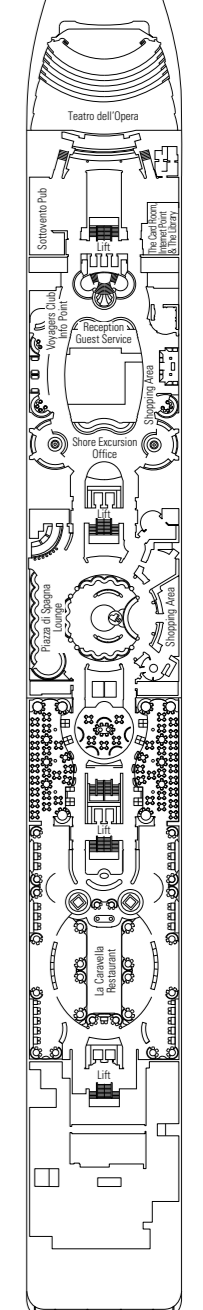

MSC Opera

Use the deck plans to select your ideal cabin. Choose the deck you wish then use the colours to identify the category of accommodation you desire.

1075 CABINS | 2679 GUESTS

Data and descriptions are subject to change and will be verified at the time of booking.

All cabins have one double bed convertible to two single beds, except cabins for guests with disabilities or reduced mobility (H).

3rd bed available in all categories (except Balcony Bella, Balcony Fantastica, Balcony Aurea)

4th bed available in Interior Bella, Interior Fantastica, Ocean View Fantastica

LEGEND

- ▲ Sofa bed
- 3rd and 4th bed are bunks
- H Cabin for guests with disabilities or reduced mobility
- 3rd bed is a bunk bed
- ⌋ Connecting Cabins

DECK 5
AIDA