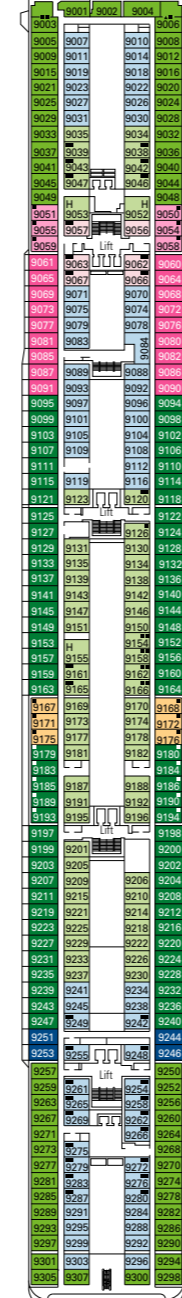

MSC Opera

Use the deck plans to select your ideal cabin. Choose the deck you wish then use the colours to identify the category of accommodation you desire.

1075 CABINS | 2679 GUESTS

Data and descriptions are subject to change and will be verified at the time of booking.

4th bed available in Interior Bella, Interior Fantastica, Ocean View Fantastica

LEGEND

- ▲ Sofa bed
- 3rd and 4th bed are bunks
- H Cabin for guests with disabilities or reduced mobility
- 3rd bed is a bunk bed
- ⌋ Connecting Cabins

DECK 13
MINIGOLF

DECK 12
LA BOHEME

DECK 11
TOSCA

DECK 10
TURANDOT

DECK 9
NORMA

DECK 8
LA TRAVIATA

DECK 7
RIGOLETTO

DECK 6
OTELLO

DECK 5
AIDA