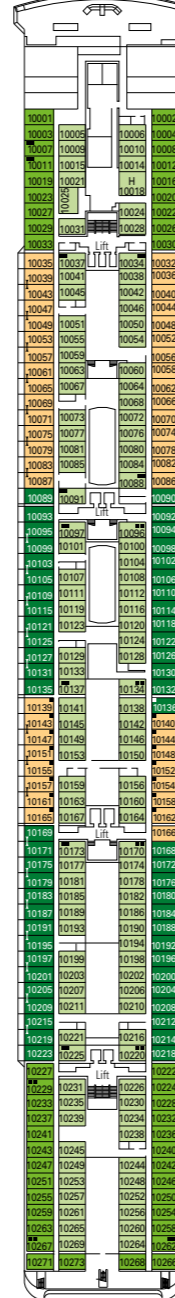

MSC Opera

Use the deck plans to select your ideal cabin. Choose the deck you wish then use the colours to identify the category of accommodation you desire.

1075 CABINS | 2679 GUESTS

Data and descriptions are subject to change and will be verified at the time of booking.

All cabins have one double bed convertible to two single beds, except cabins for guests with disabilities or reduced mobility (H).

3rd bed available in all categories (except Balcony Bella, Balcony Fantastica, Balcony Aurea)

4th bed available in Interior Bella, Interior Fantastica, Ocean View Fantastica

LEGEND

- ▲ Sofa bed
- 3rd and 4th bed are bunks
- H Cabin for guests with disabilities or reduced mobility
- 3rd bed is a bunk bed
- ⌋ Connecting Cabins

DECK 13
MINIGOLF

DECK 12
LA BOHEME

DECK 11
TOSCA

DECK 10
TURANDOT

DECK 9
NORMA

DECK 8
LA TRAVIATA

DECK 7
RIGOLETTO

DECK 6
OTELLO