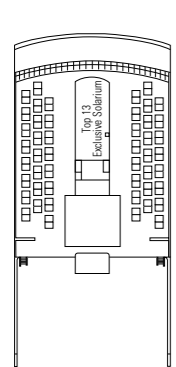

MSC Opera

Use the deck plans to select your ideal cabin. Choose the deck you wish then use the colours to identify the category of accommodation you desire.

1075 CABINS | 2679 GUESTS

Data and descriptions are subject to change and will be verified at the time of booking.

CABIN CATEGORIES AND EXPERIENCES

BELLA › Interior	FANTASTICA › Interior	WELLNESS › Interior	AUREA › Balcony
BELLA › Outside with Partial View	FANTASTICA › Ocean View	WELLNESS › Ocean View	AUREA › Suite
BELLA › Balcony	FANTASTICA › Balcony	WELLNESS › Balcony	

All cabins have one double bed convertible to two single beds, except cabins for guests with disabilities or reduced mobility (H).

3rd bed available in all categories (except Balcony Bella, Balcony Fantastica, Balcony Aurea)

4th bed available in Interior Bella, Interior Fantastica, Ocean View Fantastica

LEGEND

- ▲ Sofa bed
- 3rd and 4th bed are bunks
- H Cabin for guests with disabilities or reduced mobility
- 3rd bed is a bunk bed
- ⌋ Connecting Cabins