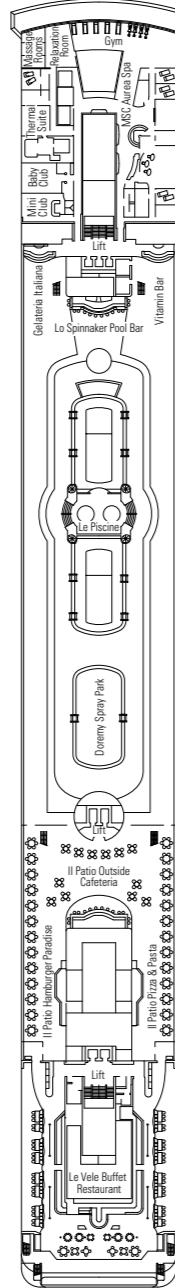

MSC Opera

Use the deck plans to select your ideal cabin. Choose the deck you wish then use the colours to identify the category of accommodation you desire.

1075 CABINS | 2679 GUESTS

Data and descriptions are subject to change and will be verified at the time of booking.

All cabins have one double bed convertible to two single beds, except cabins for guests with disabilities or reduced mobility (H).

3rd bed available in all categories (except Balcony Bella, Balcony Fantastica, Balcony Aurea)

4th bed available in Interior Bella, Interior Fantastica, Ocean View Fantastica

LEGEND

- ▲ Sofa bed
- 3rd and 4th bed are bunks
- H Cabin for guests with disabilities or reduced mobility
- 3rd bed is a bunk bed
- ⌋ Connecting Cabins

DECK 13
MINIGOLF

DECK 12
LA BOHEME

DECK 11
TOSCA

DECK 10
TURANDOT

DECK 9
NORMA

DECK 8
LA TRAVIATA

DECK 7
RIGOLETTO

DECK 6
OTELLO