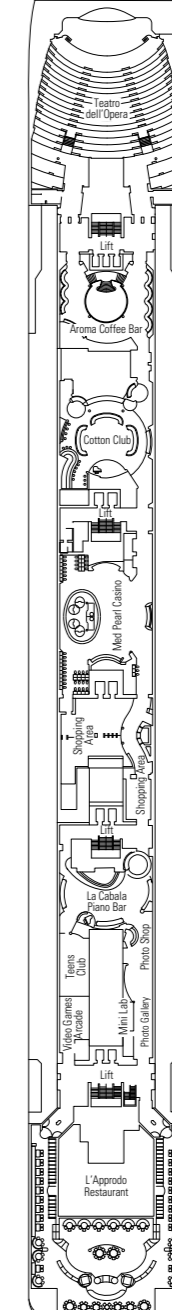

MSC Opera

Use the deck plans to select your ideal cabin. Choose the deck you wish then use the colours to identify the category of accommodation you desire.

1075 CABINS | 2679 GUESTS

Data and descriptions are subject to change and will be verified at the time of booking.

4th bed available in Interior Bella, Interior Fantastica, Ocean View Fantastica

LEGEND

- ▲ Sofa bed
- 3rd and 4th bed are bunks
- H Cabin for guests with disabilities or reduced mobility
- 3rd bed is a bunk bed
- ⌋ Connecting Cabins

DECK 13
MINIGOLF

DECK 12
LA BOHEME

DECK 11
TOSCA

DECK 10
TURANDOT

DECK 9
NORMA

DECK 8
LA TRAVIATA

DECK 7
RIGOLETTO

DECK 6
OTELLO

DECK 5
AIDA