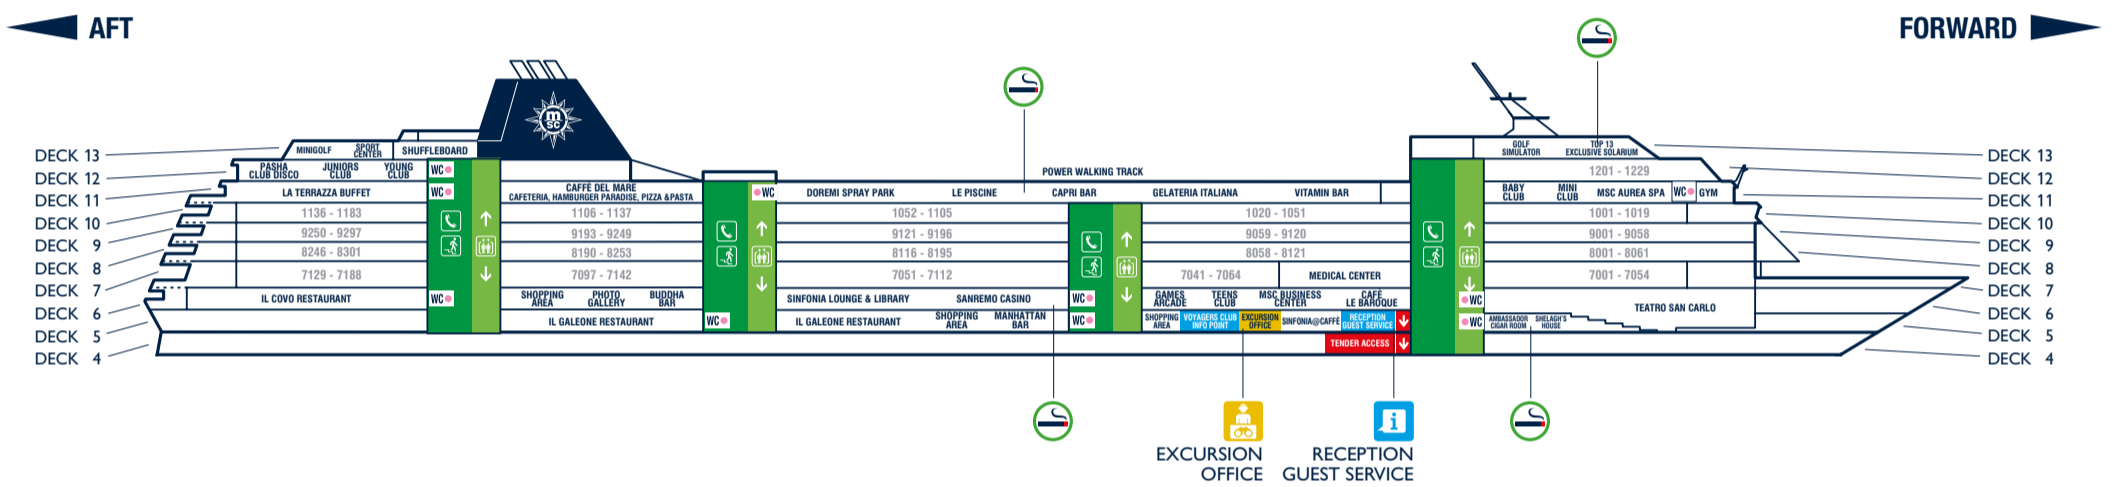

USEFUL NUMBERS	
RECEPTION - GUEST SERVICE	99
EXCURSION OFFICE	4034
MEDICAL EMERGENCY	111
MINI & JUNIORS CLUB	4108
MSC AUREA SPA	4114
JEAN LOUIS DAVID - HAIR SALON	2732
ONBOARD EMERGENCY NUMBER	2300
MSC SINFONIA (for ship emergency)	On your Cruise Card

TECHNICAL INFORMATION	
GROSS TONNAGE	65.542 tons
LENGTH / HEIGHT	274,9 m / 54 m
TOTAL NUMBER OF GUESTS	2,679
LIFTS	9
VOLTAGE	110/220 volts
WI-FI	Everywhere on board
POOLS	2
DECKS	13

MUSTER STATION	DECK
A, B, N, O, Café Le Baroque	6
C, D, E, P, Q, R, MSC Business Center & Teens Club	6
F, G, H, S, T, U, Sanremo Casino	6
I, V, Sinfonia Lounge & Library	6
J, W, Buddha Bar	6
K, L, M, X, Y, Z, Photo Gallery & Shopping Area	6

Muster stations are located on the external deck, in the vicinity of the areas indicated

INFORMATION	EXCURSION OFFICE	LIFT	STAIRS	TELEPHONE	EXIT ENTRANCE
TOILETS	CHANGING STATION	SMOKING AREAS Further restrictions may apply depending on local regulations. Please always refer to the signs available.			

- DECK 13**
 - Golf Simulator
 - Minigolf
 - Shuffleboard
 - Sport Center
 - TOP 13 Exclusive Solarium
- DECK 12**
 - Juniors Club
 - Pasha Club Disco
 - Power Walking Track
 - Young Club
- DECK 11**
 - Baby Club
 - Caffè del Mare Cafeteria, Hamburger Paradise, Pizza & Pasta
 - Capri Bar
 - Doremi Spray Park
 - Gelateria Italiana
 - Gym
 - La Terrazza Buffet
 - Le Piscine
 - Mini Club
 - MSC Aurea Spa
 - Vitamin Bar
- DECK 7**
 - Medical Center
- DECK 6**
 - Buddha Bar
 - Café Le Baroque
 - Games Arcade
 - Il Covo Restaurant
 - MSC Business Center
 - Photo Gallery
 - Sanremo Casino
 - Shopping Area
 - Sinfonia Lounge & Library
 - Teatro San Carlo
 - Teens Club
- DECK 5**
 - Ambassador Cigar Room
 - Excursion Office
 - Il Galeone Restaurant
 - Manhattan Bar
 - Reception - Guest service
 - Shelagh's House Irish Pub
 - Shopping Area
 - Sinfonia@Café
 - Voyagers Club Info Point
- DECK 4**
 - Tender Access