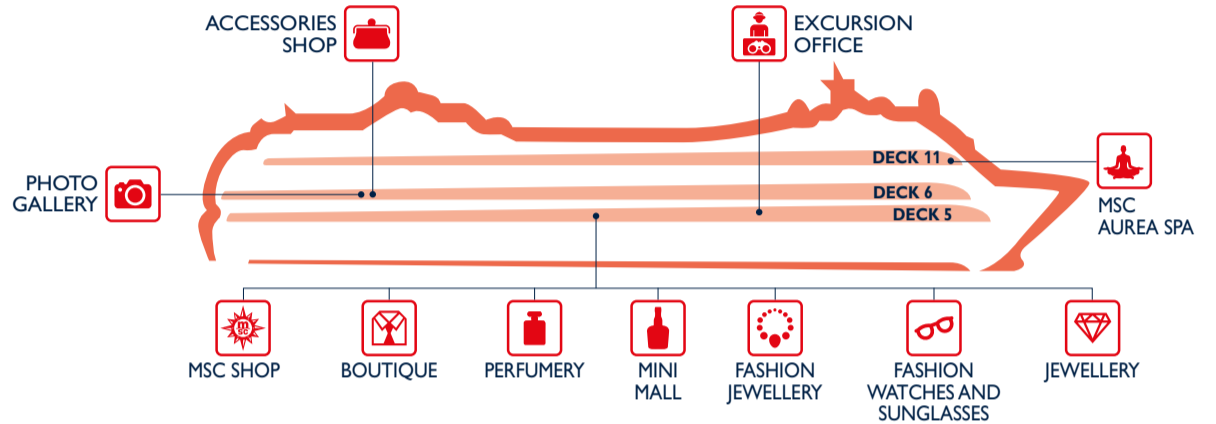

EAT & DRINK

Restaurants	Deck
CAFFÈ DEL MARE (Cafeteria, Hamburger Paradise, Pizza & Pasta)	11
IL COVO	6
IL GALEONE	5
LA TERRAZZA BUFFET	11

Outdoor Bars	Deck
CAPRI BAR	11
GELATERIA ITALIANA	11
TOP 13 BAR	13
VITAMIN BAR	11

Bars	Deck
AMBASSADOR CIGAR ROOM	5
BUDDHA BAR	6
CAFÈ LE BAROQUE	6
MANHATTAN BAR	5
PASHA CLUB DISCO	12
SANREMO CASINO	6
SHELAGH'S HOUSE IRISH PUB	5
SINFONIA LOUNGE & LIBRARY	6

SHOPPING

Shops	Deck
ACCESSORIES SHOP	6
BOUTIQUE	5
EXCURSION OFFICE	5
FASHION JEWELLERY	5
FASHION WATCHES AND SUNGLASSES	5

Shops	Deck
JEWELLERY	5
MSC SHOP	5
MINI MALL	5
MSC AUREA SPA	11
PHOTO GALLERY	6
PERFUMERY	5

ENTERTAINMENT

Fun	Deck
BUDDHA BAR	6
GAMES ARCADE	6
LE PISCINE	11
MANHATTAN BAR	5
PASHA CLUB DISCO	12
SANREMO CASINO	6

Fun	Deck
SHUFFLEBOARD	13
SINFONIA@CAFÈ	5
SINFONIA LOUNGE & LIBRARY	6
TEATRO SAN CARLO	5
	6

FAMILY & FUN

Family Areas	Deck
BABY CLUB (under 3 yrs)	11
DOREMI SPRAY PARK	11
GAMES ARCADE	6
GELATERIA ITALIANA	11
JUNIORS CLUB (7-11 yrs)	12
LE PISCINE	11
MINI CLUB (3-6 yrs)	11