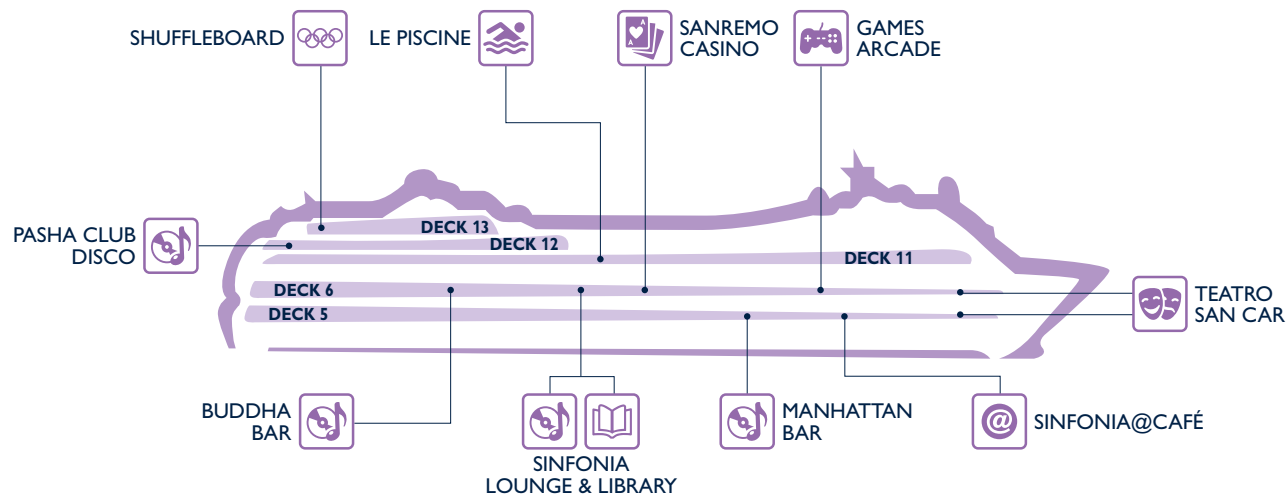

Bars	Deck
AMBASSADOR CIGAR ROOM	5
BUDDHA BAR	6
CAFÈ LE BAROQUE	6
MANHATTAN BAR	5
PASHA CLUB DISCO	12
SANREMO CASINO	6
SHELAGH'S HOUSE IRISH PUB	5
SINFONIA LOUNGE & LIBRARY	6

SHOPPING

Shops	Deck
ACCESSORIES SHOP	6
BOUTIQUE	5
EXCURSION OFFICE	5
FASHION JEWELLERY	5
FASHION WATCHES AND SUNGLASSES	5

Shops	Deck
JEWELLERY	5
MSC SHOP	5
MINI MALL	5
MSC AUREA SPA	11
PHOTO GALLERY	6
PERFUMERY	5

ENTERTAINMENT

Fun	Deck
BUDDHA BAR	6
GAMES ARCADE	6
LE PISCINE	11
MANHATTAN BAR	5
PASHA CLUB DISCO	12
SANREMO CASINO	6

Fun	Deck
SHUFFLEBOARD	13
SINFONIA@CAFÈ	5
SINFONIA LOUNGE & LIBRARY	6
TEATRO SAN CARLO	5
	6

FAMILY & FUN

Family Areas	Deck
BABY CLUB (under 3 yrs)	11
DOREMI SPRAY PARK	11
GAMES ARCADE	6
GELATERIA ITALIANA	11
JUNIORS CLUB (7-11 yrs)	12
LE PISCINE	11
MINI CLUB (3-6 yrs)	11

Family Areas	Deck
MINIGOLF	13
SPORT CENTER	13
TEATRO SAN CARLO	5
	6
TEENS CLUB (15-17 yrs)	6
YOUNG CLUB (12-14 yrs)	12

SPORT & WELLBEING

Sport & Wellbeing	Deck
AUREA SPA RECEPTION	11
JEAN LOUIS DAVID	11
GYM	11
LE PISCINE	11
MASSAGE ROOMS	11
MEDICAL SPA	11
MINIGOLF	13