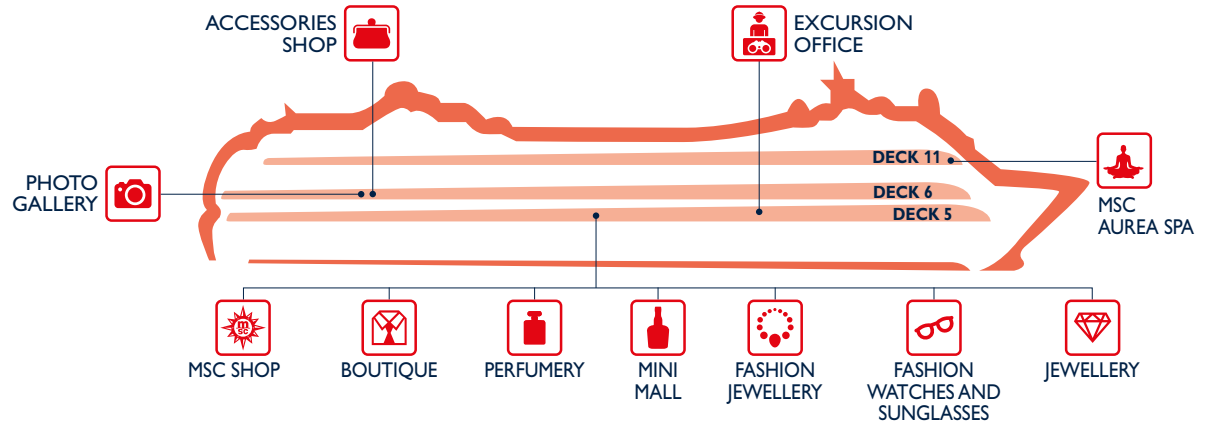

EAT & DRINK

Restaurants	Deck
CAFFÈ DEL MARE (Cafeteria, Hamburger Paradise, Pizza & Pasta)	11
IL COVO	6
IL GALEONE	5
LA TERRAZZA BUFFET	11

Outdoor Bars	Deck
CAPRI BAR	11
GELATERIA ITALIANA	11
TOP 13 BAR	13
VITAMIN BAR	11

Bars	Deck
AMBASSADOR CIGAR ROOM	5
BUDDHA BAR	6
CAFÈ LE BAROQUE	6
MANHATTAN BAR	5
PASHA CLUB DISCO	12
SANREMO CASINO	6
SHELAGH'S HOUSE IRISH PUB	5
SINFONIA LOUNGE & LIBRARY	6

SHOPPING

Shops	Deck
ACCESSORIES SHOP	6
BOUTIQUE	5
EXCURSION OFFICE	5
FASHION JEWELLERY	5
FASHION WATCHES AND SUNGLASSES	5

Shops	Deck
JEWELLERY	5
MSC SHOP	5
MINI MALL	5
MSC AUREA SPA	11
PHOTO GALLERY	6
PERFUMERY	5

ENTERTAINMENT

Fun	Deck
BUDDHA BAR	6
GAMES ARCADE	6
LE PISCINE	11
MANHATTAN BAR	5
PASHA CLUB DISCO	12
SANREMO CASINO	6

Fun	Deck
SHUFFLEBOARD	13
SINFONIA@CAFÈ	5
SINFONIA LOUNGE & LIBRARY	6
TEATRO SAN CARLO	5
	6

FAMILY & FUN

Family Areas	Deck
BABY CLUB (under 3 yrs)	11
DOREMI SPRAY PARK	11
GAMES ARCADE	6
GELATERIA ITALIANA	11
JUNIORS CLUB (7-11 yrs)	12
LE PISCINE	11
MINI CLUB (3-6 yrs)	11