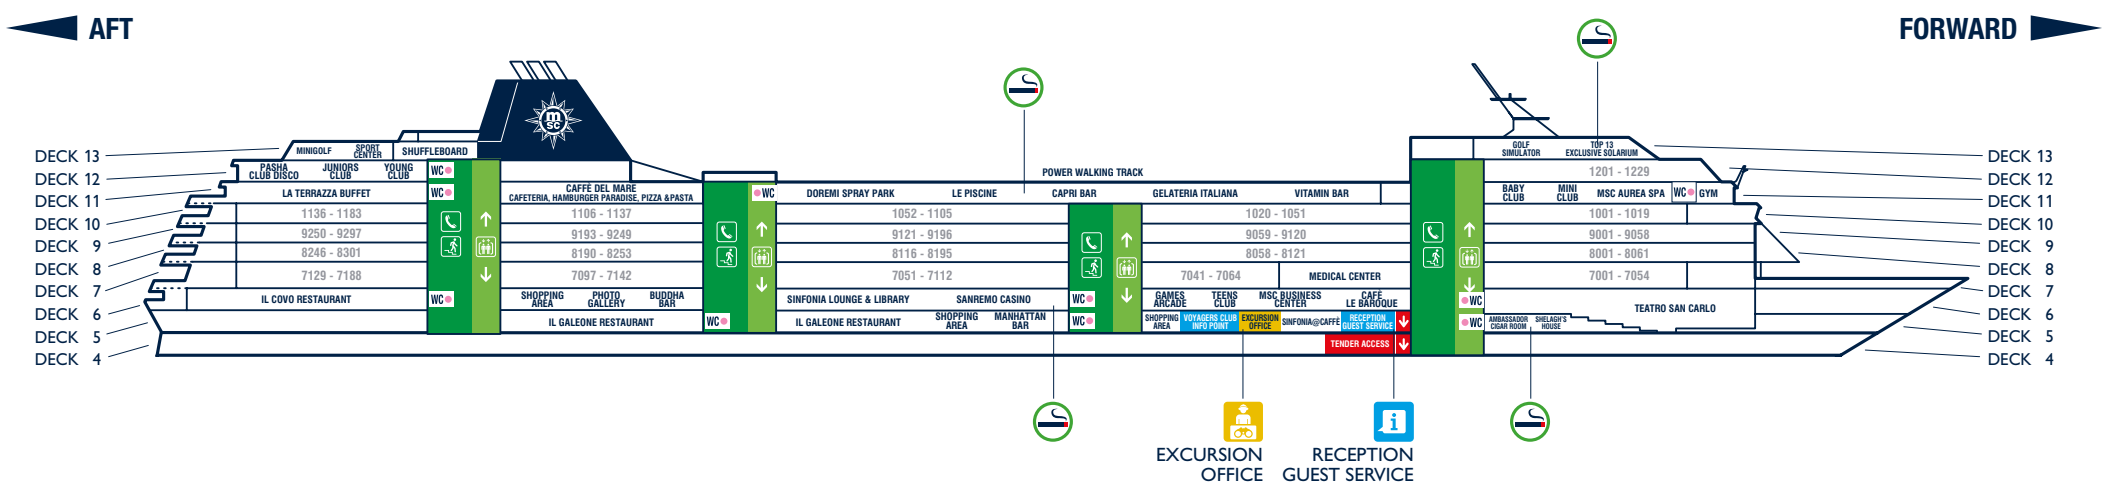

USEFUL NUMBERS	
RECEPTION - GUEST SERVICE	99
EXCURSION OFFICE	4034
MEDICAL EMERGENCY	111
MINI & JUNIORS CLUB	4108
MSC AUREA SPA	4114
JEAN LOUIS DAVID - HAIR SALON	2732
ONBOARD EMERGENCY NUMBER	2300
MSC SINFONIA (for ship emergency)	On your Cruise Card

TECHNICAL INFORMATION	
GROSS TONNAGE	65.542 tons
LENGTH / HEIGHT	274,9 m / 54 m
TOTAL NUMBER OF GUESTS	2,679
LIFTS	9
VOLTAGE	110/220 volts
WI-FI	Everywhere on board
POOLS	2
DECKS	13

MUSTER STATION	DECK
A, B, N, O, Café Le Baroque	6
C, D, E, P, Q, R, MSC Business Center & Teens Club	6
F, G, H, S, T, U, Sanremo Casino	6
I, V, Sinfonia Lounge & Library	6
J, W, Buddha Bar	6
K, L, M, X, Y, Z, Photo Gallery & Shopping Area	6

Muster stations are located on the external deck, in the vicinity of the areas indicated

INFORMATION	EXCURSION OFFICE	LIFT	STAIRS	TELEPHONE	EXIT ENTRANCE
TOILETS	CHANGING STATION	SMOKING AREAS Further restrictions may apply depending on local regulations. Please always refer to the signs available.			

- DECK 13**
 - Golf Simulator
 - Minigolf
 - Shuffleboard
 - Sport Center
 - TOP 13 Exclusive Solarium
- DECK 12**
 - Juniors Club
 - Pasha Club Disco
 - Power Walking Track
 - Young Club
- DECK 11**
 - Baby Club
 - Caffè del Mare Cafeteria, Hamburger Paradise, Pizza & Pasta
 - Capri Bar
 - Doremi Spray Park
 - Gelateria Italiana
 - Gym
 - La Terrazza Buffet
 - Le Piscine
 - Mini Club
 - MSC Aurea Spa
 - Vitamin Bar
- DECK 7**
 - Medical Center
- DECK 6**
 - Buddha Bar
 - Café Le Baroque
 - Games Arcade
 - Il Covo Restaurant
 - MSC Business Center
 - Photo Gallery
 - Sanremo Casino
 - Shopping Area
 - Sinfonia Lounge & Library
 - Teatro San Carlo
 - Teens Club
- DECK 5**
 - Ambassador Cigar Room
 - Excursion Office
 - Il Galeone Restaurant
 - Manatthan Bar
 - Reception - Guest service
 - Shelagh's House Irish Pub
 - Shopping Area
 - Sinfonia@Café
 - Voyagers Club Info Point
- DECK 4**
 - Tender Access