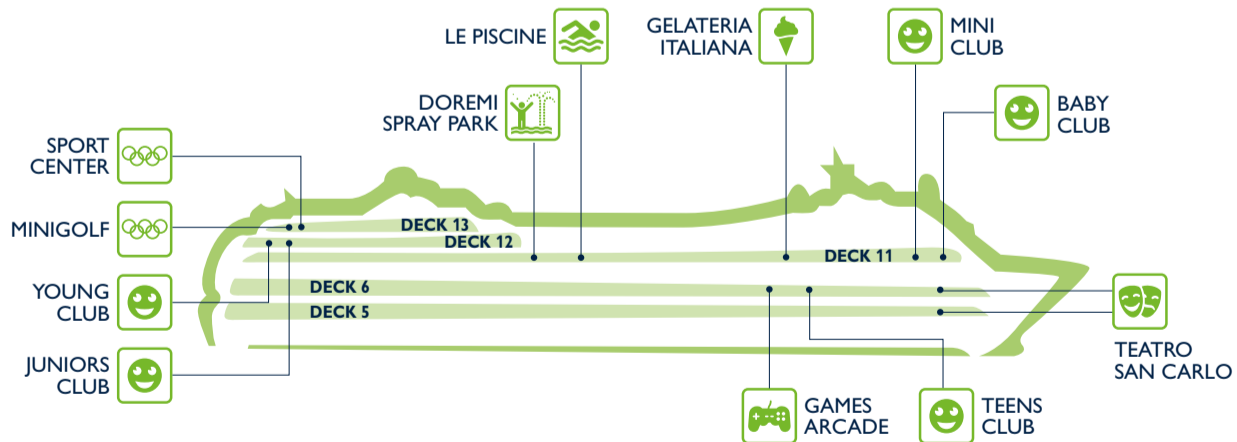

Shops	Deck
JEWELLERY	5
MSC SHOP	5
MINI MALL	5
MSC AUREA SPA	11
PHOTO GALLERY	6
PERFUMERY	5

ENTERTAINMENT

Fun	Deck
BUDDHA BAR	6
GAMES ARCADE	6
LE PISCINE	11
MANHATTAN BAR	5
PASHA CLUB DISCO	12
SANREMO CASINO	6

Fun	Deck
SHUFFLEBOARD	13
SINFONIA@CAFÈ	5
SINFONIA LOUNGE & LIBRARY	6
TEATRO SAN CARLO	5
	6

FAMILY & FUN

Family Areas	Deck
BABY CLUB (under 3 yrs)	11
DOREMI SPRAY PARK	11
GAMES ARCADE	6
GELATERIA ITALIANA	11
JUNIORS CLUB (7-11 yrs)	12
LE PISCINE	11
MINI CLUB (3-6 yrs)	11

Family Areas	Deck
MINIGOLF	13
SPORT CENTER	13
TEATRO SAN CARLO	5
	6
TEENS CLUB (15-17 yrs)	6
YOUNG CLUB (12-14 yrs)	12

SPORT & WELLBEING

Sport & Wellbeing	Deck
AUREA SPA RECEPTION	11
JEAN LOUIS DAVID	11
GYM	11
LE PISCINE	11
MASSAGE ROOMS	11
MEDICAL SPA	11
MINIGOLF	13

Sport & Wellbeing	Deck
POWER WALKING TRACK	12
TANNING LAMPS	11
SHUFFLEBOARD	13
SPORT CENTER	13
THERMAL AREA	11
TOP 13 EXCLUSIVE SOLARIUM	13
WHIRLPOOL BATH	11