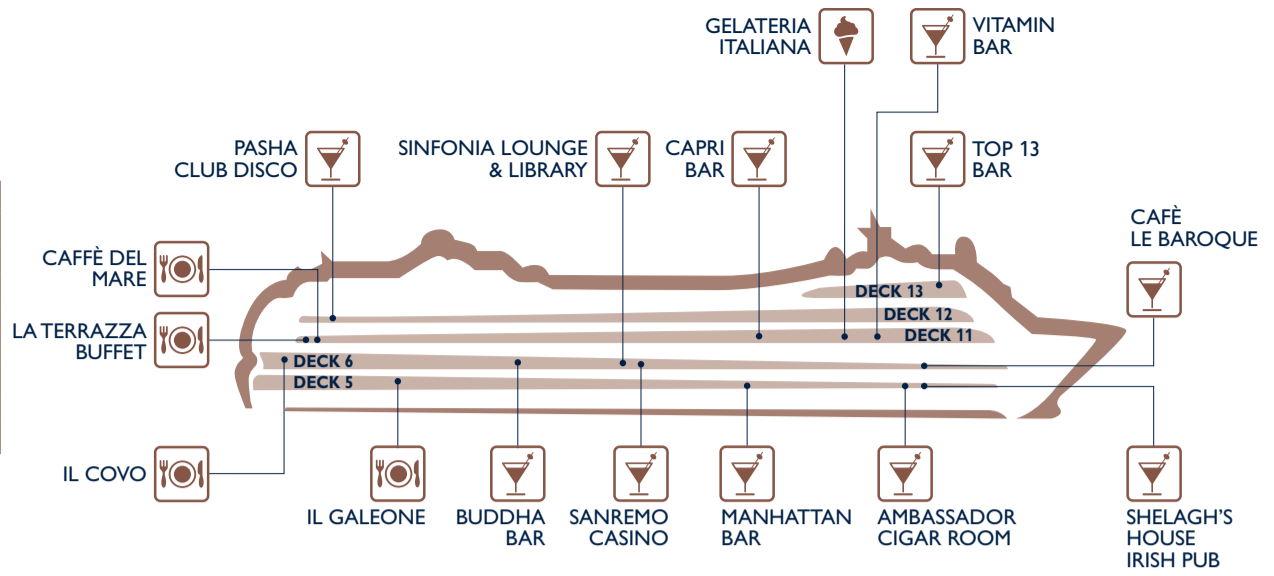

- DECK 13**
 - Golf Simulator
 - Minigolf
 - Shuffleboard
 - Sport Center
 - TOP 13 Exclusive Solarium
- DECK 12**
 - Juniors Club
 - Pasha Club Disco
 - Power Walking Track
 - Young Club
- DECK 11**
 - Baby Club
 - Caffè del Mare Cafeteria, Hamburger Paradise, Pizza & Pasta
 - Capri Bar
 - Doremi Spray Park
 - Gelateria Italiana
 - Gym
 - La Terrazza Buffet
 - Le Piscine
 - Mini Club
 - MSC Aurea Spa
 - Vitamin Bar
- DECK 7**
 - Medical Center
- DECK 6**
 - Buddha Bar
 - Café Le Baroque
 - Games Arcade
 - Il Covo Restaurant
 - MSC Business Center
 - Photo Gallery
 - Sanremo Casino
 - Shopping Area
 - Sinfonia Lounge & Library
 - Teatro San Carlo
 - Teens Club
- DECK 5**
 - Ambassador Cigar Room
 - Excursion Office
 - Il Galeone Restaurant
 - Manhattan Bar
 - Reception - Guest service
 - Shelagh's House Irish Pub
 - Shopping Area
 - Sinfonia@Café
 - Voyagers Club Info Point
- DECK 4**
 - Tender Access

EAT & DRINK

Restaurants	Deck
CAFFÈ DEL MARE (Cafeteria, Hamburger Paradise, Pizza & Pasta)	11
IL COVO	6
IL GALEONE	5
LA TERRAZZA BUFFET	11

Outdoor Bars	Deck
CAPRI BAR	11
GELATERIA ITALIANA	11
TOP 13 BAR	13
VITAMIN BAR	11

Bars	Deck
AMBASSADOR CIGAR ROOM	5
BUDDHA BAR	6
CAFÈ LE BAROQUE	6
MANHATTAN BAR	5
PASHA CLUB DISCO	12
SANREMO CASINO	6
SHELAGH'S HOUSE IRISH PUB	5
SINFONIA LOUNGE & LIBRARY	6

SHOPPING

Shops	Deck
ACCESSORIES SHOP	6
BOUTIQUE	5
EXCURSION OFFICE	5
FASHION JEWELLERY	5
FASHION WATCHES AND SUNGLASSES	5

Shops	Deck
JEWELLERY	5
MSC SHOP	5
MINI MALL	5
MSC AUREA SPA	11
PHOTO GALLERY	6
PERFUMERY	5

ENTERTAINMENT

Fun	Deck
BUDDHA BAR	6
GAMES ARCADE	6
LE PISCINE	11
MANHATTAN BAR	5
PASHA CLUB DISCO	12
SANREMO CASINO	6