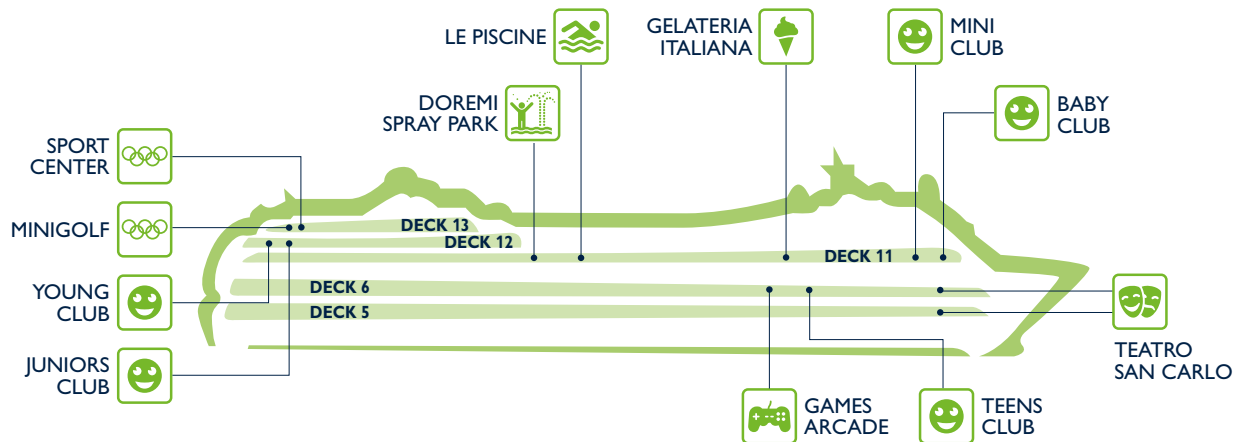

Shops	Deck
JEWELLERY	5
MSC SHOP	5
MINI MALL	5
MSC AUREA SPA	11
PHOTO GALLERY	6
PERFUMERY	5

ENTERTAINMENT

Fun	Deck
BUDDHA BAR	6
GAMES ARCADE	6
LE PISCINE	11
MANHATTAN BAR	5
PASHA CLUB DISCO	12
SANREMO CASINO	6

Fun	Deck
SHUFFLEBOARD	13
SINFONIA@CAFÈ	5
SINFONIA LOUNGE & LIBRARY	6
TEATRO SAN CARLO	5
	6

FAMILY & FUN

Family Areas	Deck
BABY CLUB (under 3 yrs)	11
DOREMI SPRAY PARK	11
GAMES ARCADE	6
GELATERIA ITALIANA	11
JUNIORS CLUB (7-11 yrs)	12
LE PISCINE	11
MINI CLUB (3-6 yrs)	11

Family Areas	Deck
MINIGOLF	13
SPORT CENTER	13
TEATRO SAN CARLO	5
	6
TEENS CLUB (15-17 yrs)	6
YOUNG CLUB (12-14 yrs)	12

SPORT & WELLBEING

Sport & Wellbeing	Deck
AUREA SPA RECEPTION	11
JEAN LOUIS DAVID	11
GYM	11
LE PISCINE	11
MASSAGE ROOMS	11
MEDICAL SPA	11
MINIGOLF	13

Sport & Wellbeing	Deck
POWER WALKING TRACK	12
TANNING LAMPS	11
SHUFFLEBOARD	13
SPORT CENTER	13
THERMAL AREA	11
TOP 13 EXCLUSIVE SOLARIUM	13
WHIRLPOOL BATH	11