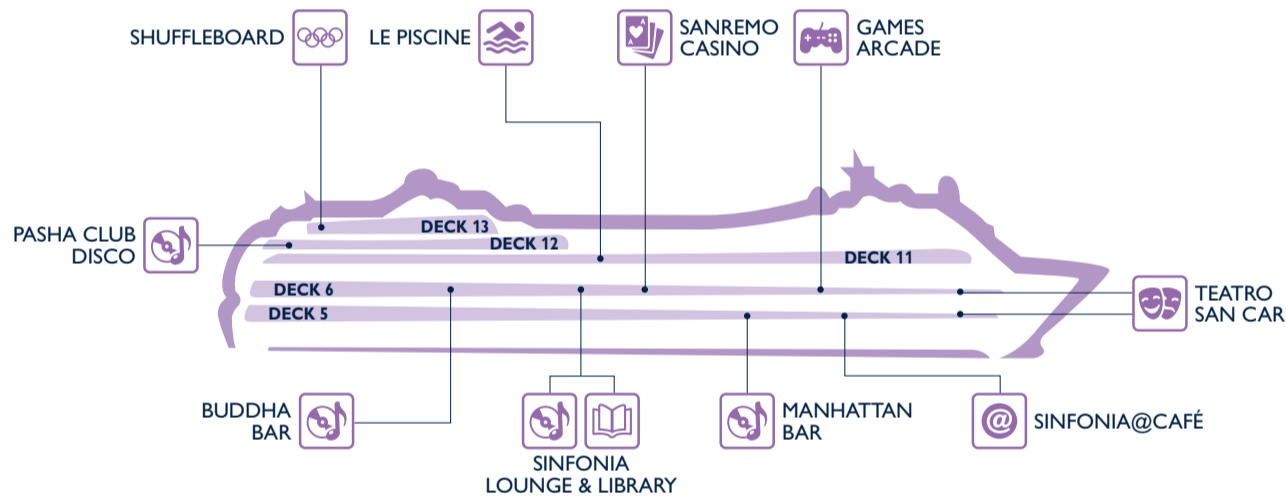

Bars	Deck
AMBASSADOR CIGAR ROOM	5
BUDDHA BAR	6
CAFÈ LE BAROQUE	6
MANHATTAN BAR	5
PASHA CLUB DISCO	12
SANREMO CASINO	6
SHELAGH'S HOUSE IRISH PUB	5
SINFONIA LOUNGE & LIBRARY	6

SHOPPING

Shops	Deck
ACCESSORIES SHOP	6
BOUTIQUE	5
EXCURSION OFFICE	5
FASHION JEWELLERY	5
FASHION WATCHES AND SUNGLASSES	5

Shops	Deck
JEWELLERY	5
MSC SHOP	5
MINI MALL	5
MSC AUREA SPA	11
PHOTO GALLERY	6
PERFUMERY	5

ENTERTAINMENT

Fun	Deck
BUDDHA BAR	6
GAMES ARCADE	6
LE PISCINE	11
MANHATTAN BAR	5
PASHA CLUB DISCO	12
SANREMO CASINO	6

Fun	Deck
SHUFFLEBOARD	13
SINFONIA@CAFÈ	5
SINFONIA LOUNGE & LIBRARY	6
TEATRO SAN CARLO	5
	6

FAMILY & FUN

Family Areas	Deck
BABY CLUB (under 3 yrs)	11
DOREMI SPRAY PARK	11
GAMES ARCADE	6
GELATERIA ITALIANA	11
JUNIORS CLUB (7-11 yrs)	12
LE PISCINE	11
MINI CLUB (3-6 yrs)	11

Family Areas	Deck
MINIGOLF	13
SPORT CENTER	13
TEATRO SAN CARLO	5
	6
TEENS CLUB (15-17 yrs)	6
YOUNG CLUB (12-14 yrs)	12

SPORT & WELLBEING

Sport & Wellbeing	Deck
AUREA SPA RECEPTION	11
JEAN LOUIS DAVID	11
GYM	11
LE PISCINE	11
MASSAGE ROOMS	11
MEDICAL SPA	11
MINIGOLF	13