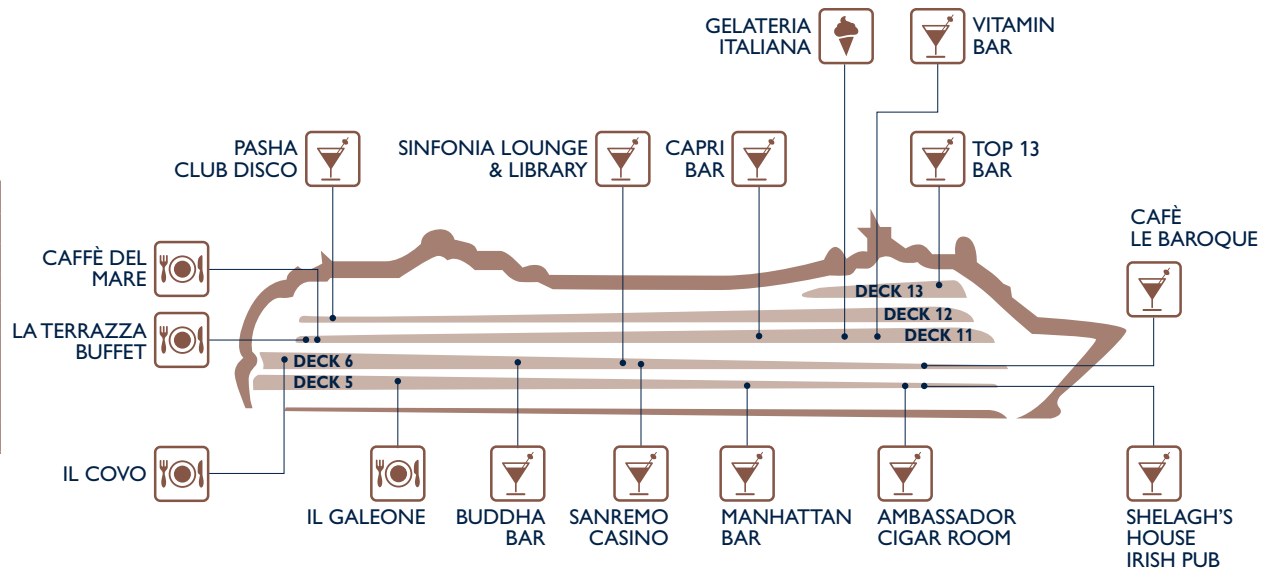

- DECK 13**
 - Golf Simulator
 - Minigolf
 - Shuffleboard
 - Sport Center
 - TOP 13 Exclusive Solarium
- DECK 12**
 - Juniors Club
 - Pasha Club Disco
 - Power Walking Track
 - Young Club
- DECK 11**
 - Baby Club
 - Caffè del Mare Cafeteria, Hamburger Paradise, Pizza & Pasta
 - Capri Bar
 - Doremi Spray Park
 - Gelateria Italiana
 - Gym
 - La Terrazza Buffet
 - Le Piscine
 - Mini Club
 - MSC Aurea Spa
 - Vitamin Bar
- DECK 7**
 - Medical Center
- DECK 6**
 - Buddha Bar
 - Café Le Baroque
 - Games Arcade
 - Il Covo Restaurant
 - MSC Business Center
 - Photo Gallery
 - Sanremo Casino
 - Shopping Area
 - Sinfonia Lounge & Library
 - Teatro San Carlo
 - Teens Club
- DECK 5**
 - Ambassador Cigar Room
 - Excursion Office
 - Il Galeone Restaurant
 - Manatthan Bar
 - Reception - Guest service
 - Shelagh's House Irish Pub
 - Shopping Area
 - Sinfonia@Café
 - Voyagers Club Info Point
- DECK 4**
 - Tender Access

EAT & DRINK

Restaurants	Deck
CAFFÈ DEL MARE (Cafeteria, Hamburger Paradise, Pizza & Pasta)	11
IL COVO	6
IL GALEONE	5
LA TERRAZZA BUFFET	11

Outdoor Bars	Deck
CAPRI BAR	11
GELATERIA ITALIANA	11
TOP 13 BAR	13
VITAMIN BAR	11

Bars	Deck
AMBASSADOR CIGAR ROOM	5
BUDDHA BAR	6
CAFÈ LE BAROQUE	6
MANHATTAN BAR	5
PASHA CLUB DISCO	12
SANREMO CASINO	6
SHELAGH'S HOUSE IRISH PUB	5
SINFONIA LOUNGE & LIBRARY	6

SHOPPING

Shops	Deck
ACCESSORIES SHOP	6
BOUTIQUE	5
EXCURSION OFFICE	5
FASHION JEWELLERY	5
FASHION WATCHES AND SUNGLASSES	5

Shops	Deck
JEWELLERY	5
MSC SHOP	5
MINI MALL	5
MSC AUREA SPA	11
PHOTO GALLERY	6
PERFUMERY	5

ENTERTAINMENT

Fun	Deck
BUDDHA BAR	6
GAMES ARCADE	6
LE PISCINE	11
MANHATTAN BAR	5
PASHA CLUB DISCO	12
SANREMO CASINO	6