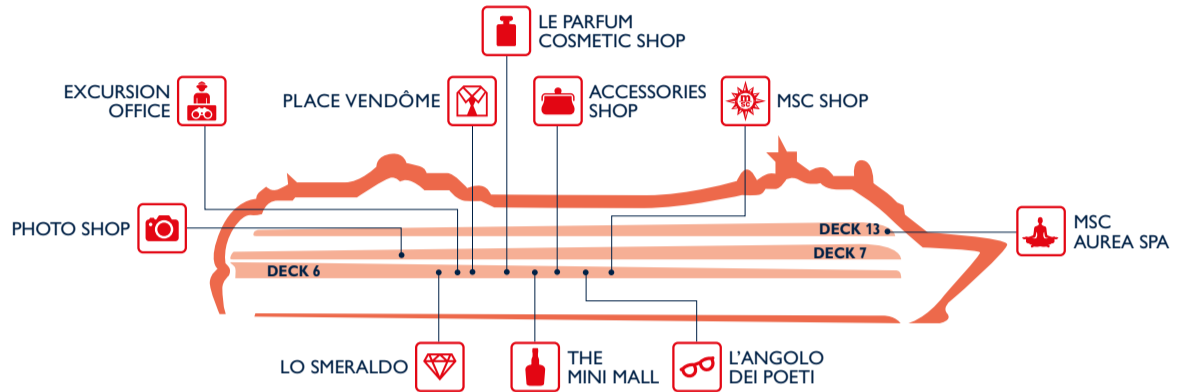

EAT & DRINK

Bars	Deck
BAR DEI POETI	6
BAR SMERALDO	6
CASINO ROYAL	7
GIADA BAR	6
IL GRAPPOLO D'ORO WINE BAR	7
LE RENDEZ-VOUS BAR	5
PIGALLE LOUNGE	7
S32 DISCO	14
SPA BAR	13
THE HITCHCOCK LOUNGE CIGAR ROOM	7
THE ZEBRA BAR	6

Restaurants	Deck
KAITO SUSHI BAR	7
IL PALLADIO	6
L'OBELISCO BUFFET RESTAURANT	13
LE FONTANE	5
VILLA POMPEIANA BUFFET RESTAURANT	13

Outdoor Bars	Deck
MOJITO BAR	13
PIRAÑA BAR	13
TOP 16 BAR	16

SHOPPING

Shops	Deck
ACCESSORIES SHOP	6
EXCURSION OFFICE	6
L'ANGOLO DEI POETI	6
LE PARFUM COSMETIC SHOP	6
LO SMERALDO	6

Shops	Deck
MSC AUREA SPA	13
MSC SHOP	6
PHOTO SHOP	7
PLACE VENDÔME	6
THE MINI MALL	6

ENTERTAINMENT

Fun	Deck
CARD ROOM	7
CASINO ROYAL	7
CAYO LEVANTADO POOL AREA	13
CORAL BAY POOL AREA	13
CYBER CAFÈ	7
GAMES ARCADE	14
LIBRARY	7

Fun	Deck
PIGALLE LOUNGE	7
S32 DISCO	14
SHUFFLEBOARD	15
TEATRO CARLO FELICE	6
THE ZEBRA BAR	6
VIA DELLE ARTI	7

FAMILY & FUN

Family Areas	Deck
BABY CLUB INDOOR PLAYROOM (under 3 years)	14
CAYO LEVANTADO POOL AREA	13
CHILDREN OUTDOOR POOL & GAMES	14
CORAL BAY POOL AREA	13
MINI CLUB I DINOSAURI (3-6 years)	14
JUNIORS CLUB (7-11 years)	14
KIDS' CORNER	13