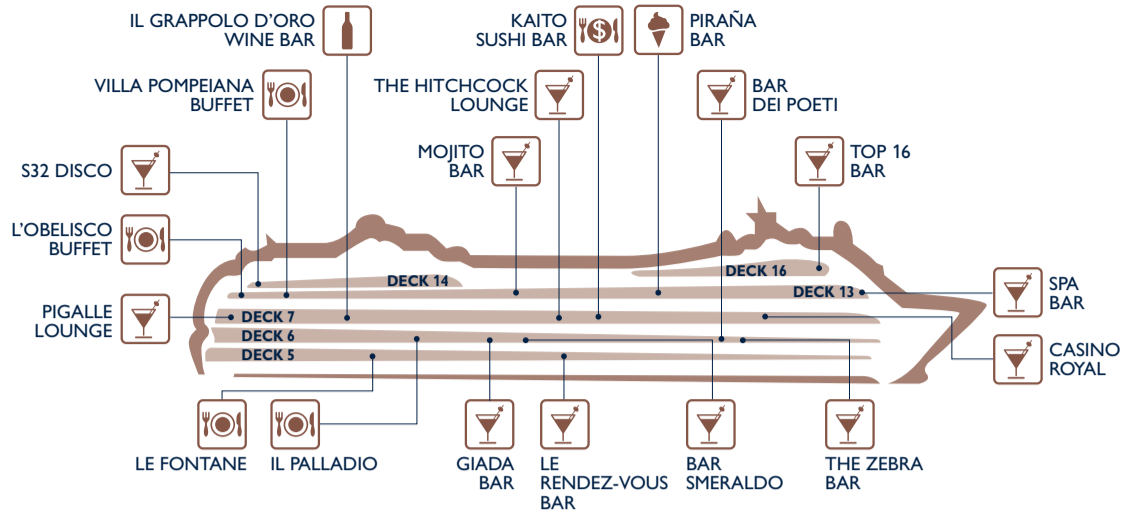

DECK 15
Minigolf
Shuffleboard | DECK 14
Baby Club Indoor Playroom
Children Outdoor Pool & Games
Mini Club I Dinosauri
Power Walking Track
S32 Disco
Shuffleboard
Teens Club
Video Arcade
Juniors Club | DECK 13
Cayo Levantado Pool Area
Coral Bay Pool Area
Gym
L'Obelisco Buffet Restaurant
Mojito Bar
MSC Aurea Spa
Piraña Bar
Villa Pompeiana Buffet Restaurant
Whirlpool Bath | DECK 7
Card Room
Casino Royal
Cyber Café
Kaito Sushi Bar
Il Grappolo d'Oro Wine Bar
Library
Photo Arcade
Photo Shop
Pigalle Lounge
Teatro Carlo Felice
The Hitchcock Lounge Cigar Room
Via delle Arti
Voyagers Club Info Point | DECK 6
Bar dei Poeti
Bar Smeraldo
Excursion Office
Giada Bar
Il Palladio Restaurant
Poesia Meeting Center
Shops
Teatro Carlo Felice
The Zebra Bar | DECK 5
Le Fontane Restaurant
Le Rendez-Vous Bar
Medical Center
Reception - Guest Service

EAT & DRINK

Bars	Deck
BAR DEI POETI	6
BAR SMERALDO	6
CASINO ROYAL	7
GIADA BAR	6
IL GRAPPOLO D'ORO WINE BAR	7
LE RENDEZ-VOUS BAR	5
PIGALLE LOUNGE	7
S32 DISCO	14
SPA BAR	13
THE HITCHCOCK LOUNGE CIGAR ROOM	7
THE ZEBRA BAR	6

Restaurants	Deck
KAITO SUSHI BAR	7
IL PALLADIO	6
L'OBELISCO BUFFET RESTAURANT	13
LE FONTANE	5
VILLA POMPEIANA BUFFET RESTAURANT	13

Outdoor Bars	Deck
MOJITO BAR	13
PIRAÑA BAR	13
TOP 16 BAR	16

SHOPPING

Shops	Deck
ACCESSORIES SHOP	6
EXCURSION OFFICE	6
L'ANGOLO DEI POETI	6
LE PARFUM COSMETIC SHOP	6
LO SMERALDO	6

Shops	Deck
MSC AUREA SPA	13
MSC SHOP	6
PHOTO SHOP	7
PLACE VENDÔME	6
THE MINI MALL	6

ENTERTAINMENT

Fun	Deck
CARD ROOM	7
CASINO ROYAL	7
CAYO LEVANTADO POOL AREA	13
CORAL BAY POOL AREA	13
CYBER CAFÈ	7
GAMES ARCADE	14
LIBRARY	7