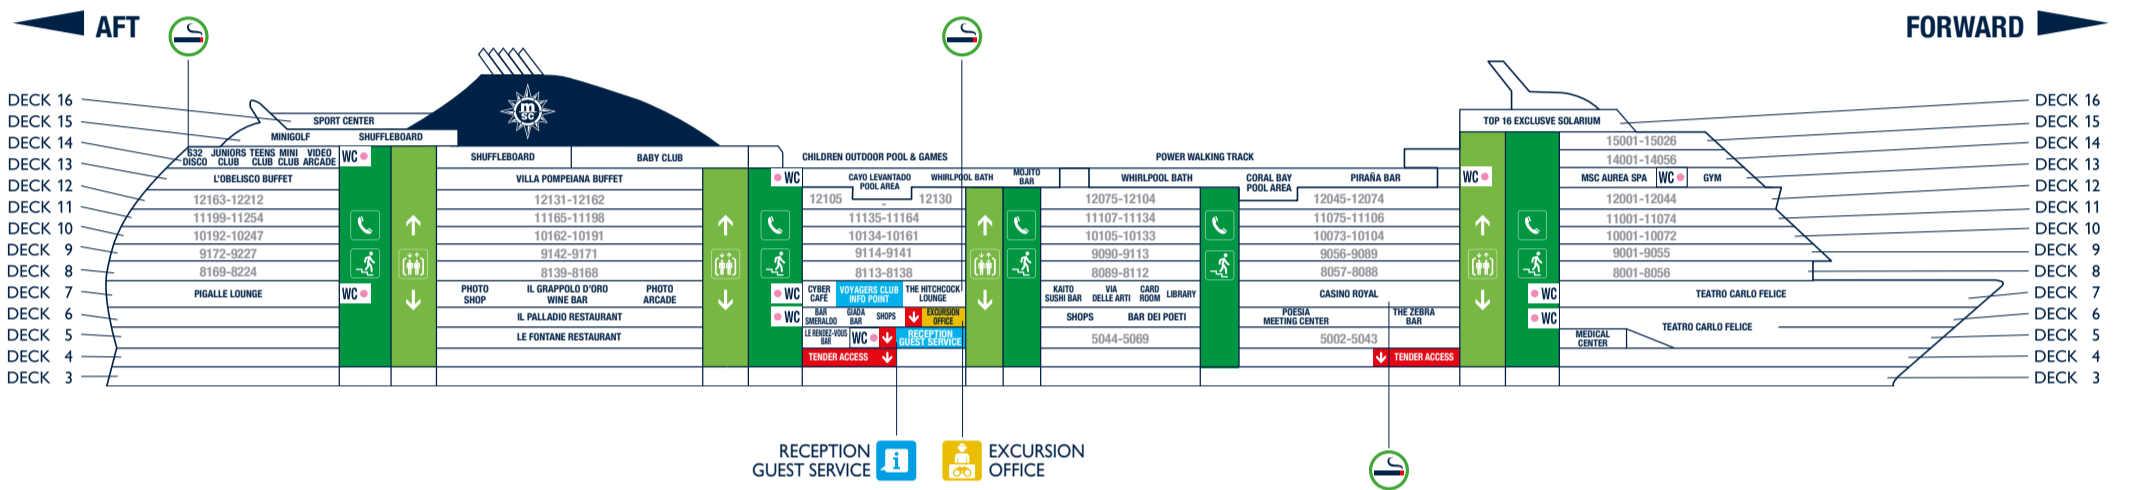

USEFUL NUMBERS	
RECEPTION - GUEST SERVICE	99
EXCURSION OFFICE	2804
MEDICAL EMERGENCY	115
MINI & JUNIORS CLUB	2877
MSC AUREA SPA	2732
JEAN LOUIS DAVID - HAIR SALON	2730
ONBOARD EMERGENCY NUMBER	2200
MSC POESIA (for ship emergency)	On your Cruise Card

TECHNICAL INFORMATION	
GROSS TONNAGE	92.627 tons
LENGTH / HEIGHT	293,80 m / 59,64 m
TOTAL NUMBER OF GUESTS	3.223
CREW MEMBERS	1.039
LIFTS	13
VOLTAGE	110/220 volts
WI-FI	Everywhere on board
POOLS	3
DECKS	16

ASSEMBLY STATION	DECK
C Casino Royal	7
D The Zebra Bar	6
E External port side middle ship	7
F External stbd side middle ship	7
G Il Palladio Restaurant	6
H Pigalle Lounge	7

INFORMATION	EXCURSION OFFICE	LIFT	STAIRS	TELEPHONE	EXIT ENTRANCE
TOILETS	CHANGING STATION	SMOKING AREAS <i>Further restrictions may apply depending on local regulations. Please always refer to the signs available.</i>			