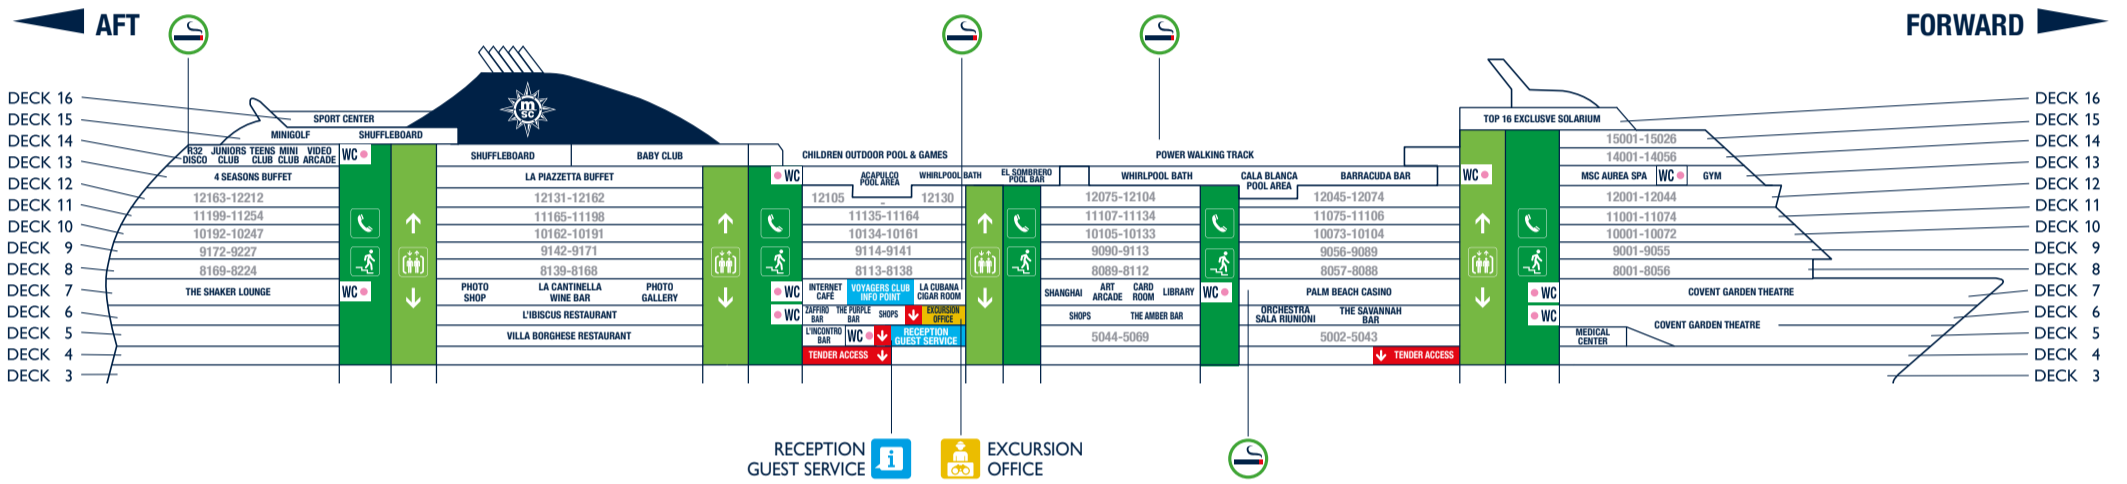

USEFUL NUMBERS	
RECEPTION - GUEST SERVICE	99
EXCURSION OFFICE	2804
MEDICAL EMERGENCY	115
MINI & JUNIORS CLUB	2877
MSC AUREA SPA	2732
JEAN LOUIS DAVID - HAIR SALON	2730
ONBOARD EMERGENCY NUMBER	2200
MSC ORCHESTRA (for ship emergency)	On your Cruise Card

TECHNICAL INFORMATION	
GROSS TONNAGE	92.409 tons
LENGTH / HEIGHT	293,80 m / 59,64 m
TOTAL NUMBER OF GUESTS	3.223
CREW MEMBERS	1.054
LIFTS	13
VOLTAGE	110/220 volts
WI-FI	Everywhere on board
POOLS	3
DECKS	16

ASSEMBLY STATION	DECK
C Palm Beach Casino	7
D The Savannah Bar	6
E External port side middle ship	7
F External stbd side middle ship	7
G L'Ibiscus Restaurant	6
H The Shaker Lounge	7

INFORMATION	EXCURSION OFFICE	LIFT	STAIRS	TELEPHONE	EXIT ENTRANCE
TOILETS	CHANGING STATION	SMOKING AREAS Further restrictions may apply depending on local regulations. Please always refer to the signs available.			

EAT & DRINK

Bars	Deck
L'INCONTRO BAR	5
LA CANTINELLA WINE BAR	7
LA CUBANA CIGAR ROOM	7
PALM BEACH CASINO	7
R32 DISCO	14
SPA BAR	13
THE AMBER BAR	6
THE PURPLE BAR	6
THE SAVANNAH BAR	6
THE SHAKER LOUNGE	7
ZAFFIRO BAR	6