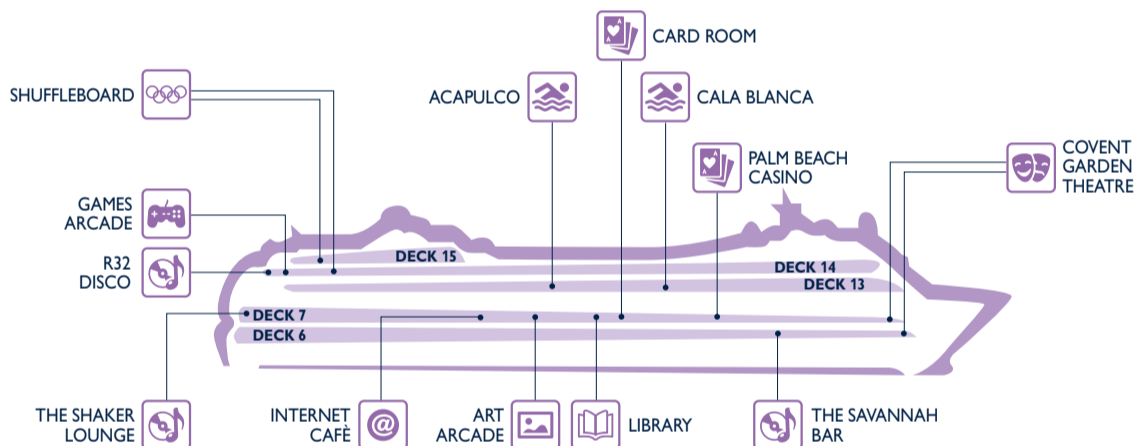

Restaurants	Deck
4 SEASONS BUFFET RESTAURANT	13
L'IBISCUS	6
LA PIAZZETTA BUFFET RESTAURANT	13
SHANGHAI	7
VILLA BORGHESE	5

Outdoor Bars	Deck
BARRACUDA BAR	13
EL SOMBRERO POOL BAR	13
TOP 16 BAR	16

SHOPPING

Shops	Deck
ACCESSORIES SHOP	6
CIPRIA	6
EXCURSION OFFICE	6
L'ANGOLO DELL'OGGETTO	6
LO ZAFFIRO	6

Shops	Deck
MADISON AVENUE	6
MSC AUREA SPA	13
MSC SHOP	6
PHOTO SHOP	7
THE MINI MALL	6

ENTERTAINMENT

Fun	Deck
ACAPULCO POOL AREA	13
ART ARCADE	7
CALA BLANCA POOL AREA	13
CARD ROOM	7
COVENT GARDEN THEATRE	6
GAMES ARCADE	14
INTERNET CAFÉ	7

Fun	Deck
LIBRARY	7
PALM BEACH CASINO	7
R32 DISCO	14
SHUFFLEBOARD	14
THE SAVANNAH BAR	6
THE SHAKER LOUNGE	7

FAMILY & FUN

Family Areas	Deck
ACAPULCO POOL AREA	13
CALA BLANCA POOL AREA	13
BABY CLUB INDOOR PLAYROOM (under 3 years)	14
CHILDREN OUTDOOR POOL & GAMES	14
COVENT GARDEN THEATRE	6
JUNIORS CLUB (7-11 years)	14
EL SOMBRERO POOL BAR	13

Family Areas	Deck
KIDS' CORNER	13
MINIGOLF	15
MSC SHOP	6
SHUFFLEBOARD	14
SPORT CENTER	16
TEENS CLUB (12-17 years)	14
MINI CLUB THE JUNGLE ADVENTURE (3-6 years)	14
VIDEO ARCADE	14

SPORT & WELLBEING

Sport & Wellbeing	Deck
ACAPULCO POOL AREA	13
AUREA SPA RECEPTION	13
CALA BLANCA POOL AREA	13
GYM	13
JEAN LOUIS DAVID	13
MASSAGE ROOMS	13
MEDICAL SPA	13
MINIGOLF	15