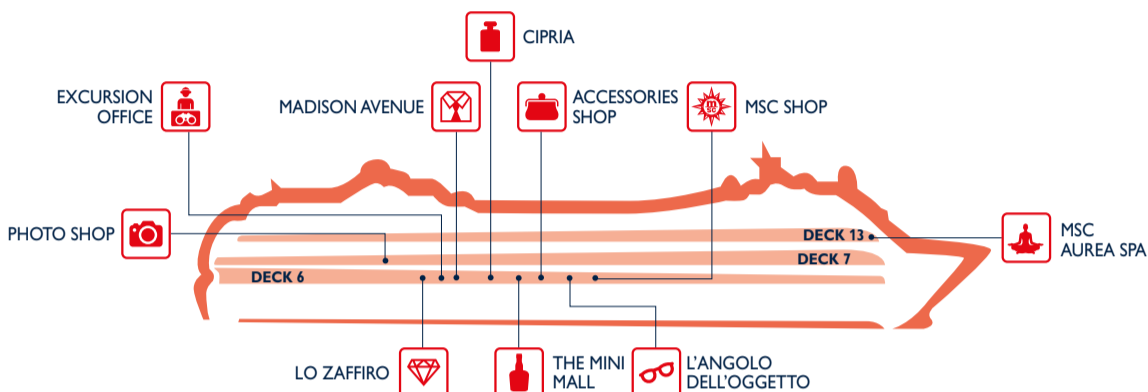

EAT & DRINK

Bars	Deck
L'INCONTRO BAR	5
LA CANTINELLA WINE BAR	7
LA CUBANA CIGAR ROOM	7
PALM BEACH CASINO	7
R32 DISCO	14
SPA BAR	13
THE AMBER BAR	6
THE PURPLE BAR	6
THE SAVANNAH BAR	6
THE SHAKER LOUNGE	7
ZAFFIRO BAR	6

Restaurants	Deck
4 SEASONS BUFFET RESTAURANT	13
L'IBISCUS	6
LA PIAZZETTA BUFFET RESTAURANT	13
SHANGHAI	7
VILLA BORGHESE	5

Outdoor Bars	Deck
BARRACUDA BAR	13
EL SOMBRERO POOL BAR	13
TOP 16 BAR	16

SHOPPING

Shops	Deck
ACCESSORIES SHOP	6
CIPRIA	6
EXCURSION OFFICE	6
L'ANGOLO DELL'OGGETTO	6
LO ZAFFIRO	6

Shops	Deck
MADISON AVENUE	6
MSC AUREA SPA	13
MSC SHOP	6
PHOTO SHOP	7
THE MINI MALL	6

ENTERTAINMENT

Fun	Deck
ACAPULCO POOL AREA	13
ART ARCADE	7
CALA BLANCA POOL AREA	13
CARD ROOM	7
COVENT GARDEN THEATRE	6
GAMES ARCADE	14
INTERNET CAFÉ	7

Family Areas	Deck
KIDS' CORNER	13
MINIGOLF	15
MSC SHOP	6
SHUFFLEBOARD	14
SPORT CENTER	16
TEENS CLUB (12-17 years)	14
MINI CLUB THE JUNGLE ADVENTURE (3-6 years)	14
VIDEO ARCADE	14

SPORT & WELLBEING

Sport & Wellbeing	Deck
ACAPULCO POOL AREA	13
AUREA SPA RECEPTION	13
CALA BLANCA POOL AREA	13
GYM	13
JEAN LOUIS DAVID	13
MASSAGE ROOMS	13
MEDICAL SPA	13
MINIGOLF	15