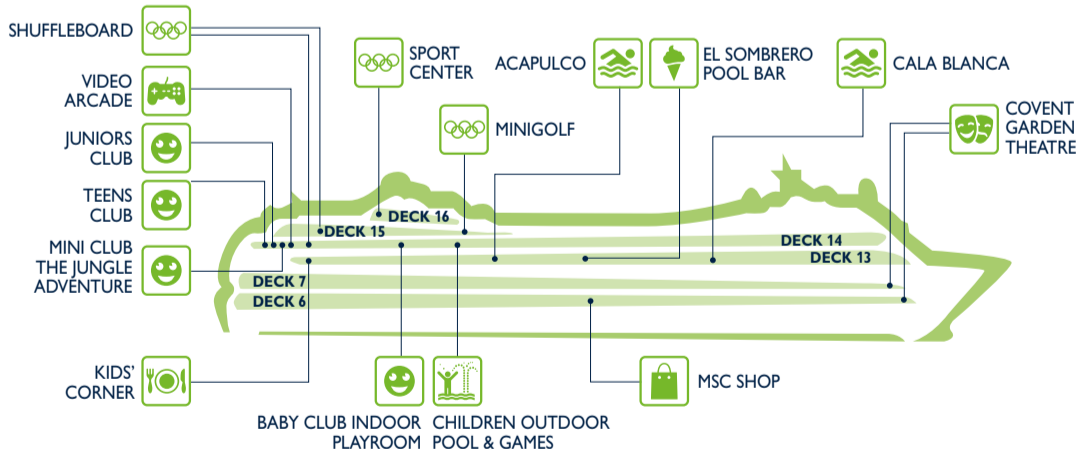

Restaurants	Deck
4 SEASONS BUFFET RESTAURANT	13
L'IBISCUS	6
LA PIAZZETTA BUFFET RESTAURANT	13
SHANGHAI	7
VILLA BORGHESE	5

Outdoor Bars	Deck
BARRACUDA BAR	13
EL SOMBRERO POOL BAR	13
TOP 16 BAR	16

SHOPPING

Shops	Deck
ACCESSORIES SHOP	6
CIPRIA	6
EXCURSION OFFICE	6
L'ANGOLO DELL'OGGETTO	6
LO ZAFFIRO	6

Shops	Deck
MADISON AVENUE	6
MSC AUREA SPA	13
MSC SHOP	6
PHOTO SHOP	7
THE MINI MALL	6

ENTERTAINMENT

Fun	Deck
ACAPULCO POOL AREA	13
ART ARCADE	7
CALA BLANCA POOL AREA	13
CARD ROOM	7
COVENT GARDEN THEATRE	6
GAMES ARCADE	14
INTERNET CAFÉ	7

Fun	Deck
LIBRARY	7
PALM BEACH CASINO	7
R32 DISCO	14
SHUFFLEBOARD	14
THE SAVANNAH BAR	6
THE SHAKER LOUNGE	7

FAMILY & FUN

Family Areas	Deck
ACAPULCO POOL AREA	13
CALA BLANCA POOL AREA	13
BABY CLUB INDOOR PLAYROOM (under 3 years)	14
CHILDREN OUTDOOR POOL & GAMES	14
COVENT GARDEN THEATRE	6
JUNIORS CLUB (7-11 years)	14
EL SOMBRERO POOL BAR	13

Family Areas	Deck
KIDS' CORNER	13
MINIGOLF	15
MSC SHOP	6
SHUFFLEBOARD	14
SPORT CENTER	16
TEENS CLUB (12-17 years)	14
MINI CLUB THE JUNGLE ADVENTURE (3-6 years)	14
VIDEO ARCADE	14

SPORT & WELLBEING

Sport & Wellbeing	Deck
ACAPULCO POOL AREA	13
AUREA SPA RECEPTION	13
CALA BLANCA POOL AREA	13
GYM	13
JEAN LOUIS DAVID	13
MASSAGE ROOMS	13
MEDICAL SPA	13
MINIGOLF	15