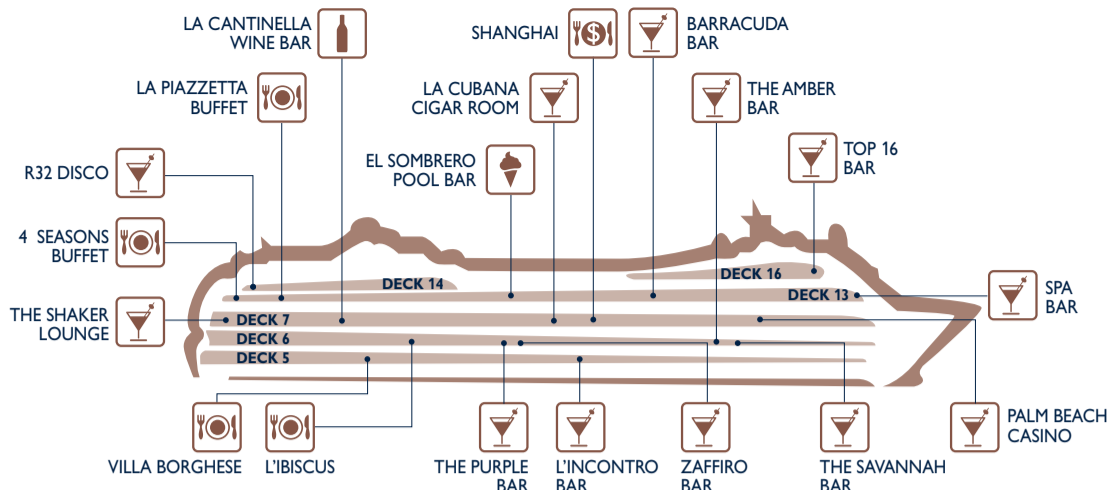

ASSEMBLY STATION	DECK
C Palm Beach Casino	7
D The Savannah Bar	6
E External port side middle ship	7
F External stbd side middle ship	7
G L'Ibiscus Restaurant	6
H The Shaker Lounge	7

INFORMATION	EXCURSION OFFICE	LIFT	STAIRS	TELEPHONE	EXIT ENTRANCE
TOILETS	CHANGING STATION	SMOKING AREAS Further restrictions may apply depending on local regulations. Please always refer to the signs available.			

DECK 16 Sport Center TOP 16 Exclusive Solarium DECK 15 Minigolf Shuffleboard	DECK 14 Baby Club Indoor Playroom Children Outdoor Pool & Games Video Arcade Mini Club The Jungle Adventure Power Walking Track R32 Disco Shuffleboard Teens Club Juniors Club	DECK 13 4 Seasons Buffet Restaurant Acapulco Pool Area Barracuda Bar Cala Blanca Pool Area El Sombrero Pool Bar Gym La Piazzetta Buffet Restaurant MSC Aurea Spa Whirlpool Bath	DECK 7 Art Arcade Card Room Covent Garden Theatre Internet Café La Cantinella Wine Bar La Cubana Cigar Room Library Palm Beach Casino Photo Gallery Photo Shop Shanghai The Shaker Lounge Voyagers Club Info Point	DECK 6 Covent Garden Theatre Excursion Office L'Ibiscus Restaurant Orchestra Sala Riunioni Shops The Amber Bar The Purple Bar The Savannah Bar Zaffiro Bar	DECK 5 L'Incontro Bar Medical Center Reception - Guest Service Villa Borghese Restaurant DECK 4 Tender Access
---	--	---	--	--	---

EAT & DRINK

Bars	Deck
L'INCONTRO BAR	5
LA CANTINELLA WINE BAR	7
LA CUBANA CIGAR ROOM	7
PALM BEACH CASINO	7
R32 DISCO	14
SPA BAR	13
THE AMBER BAR	6
THE PURPLE BAR	6
THE SAVANNAH BAR	6
THE SHAKER LOUNGE	7
ZAFFIRO BAR	6

Restaurants	Deck
4 SEASONS BUFFET RESTAURANT	13
L'IBISCUS	6
LA PIAZZETTA BUFFET RESTAURANT	13
SHANGHAI	7
VILLA BORGHESE	5

Outdoor Bars	Deck
BARRACUDA BAR	13
EL SOMBRERO POOL BAR	13
TOP 16 BAR	16

SHOPPING