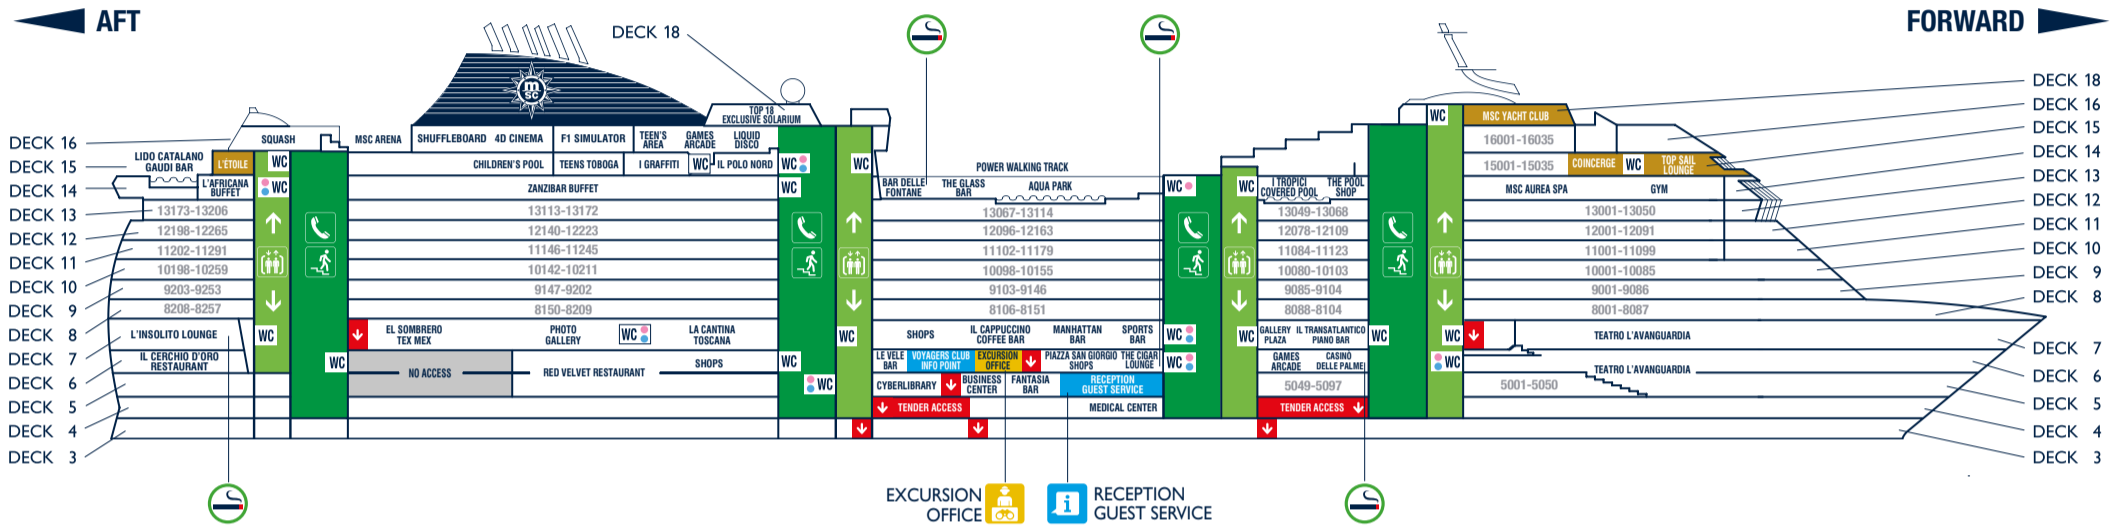

USEFUL NUMBERS	
RECEPTION - GUEST SERVICE	99
EXCURSION OFFICE	2804
MEDICAL EMERGENCY	115
MINI & JUNIORS CLUB	2877/2890
MSC AUREA SPA	2732
JEAN LOUIS DAVID - HAIR SALON	2730
ONBOARD EMERGENCY NUMBER	2300
MSC FANTASIA (for ship emergency)	On your Cruise Card

TECHNICAL INFORMATION	
GROSS TONNAGE	137.936 tons
LENGTH / HEIGHT	333,30 m / 66,80 m
TOTAL NUMBER OF GUESTS	4.345
CREW MEMBERS	1.370
LIFTS	25
VOLTAGE	110/220 volts
WI-FI	Everywhere on board
POOLS	5
DECKS	18

ASSEMBLY STATION	DECK
C	Casinò delle Palme
D	Il Transatlantico Piano Bar
E	Piazza San Giorgio
F	Sports Bar & Manhattan Bar
G	La Cantina Toscana & Photo Gallery
H	El Sombrero Tex Mex & Gallery Plaza
I	L'Insolito Lounge

# EAT & DRINK

Bars	Deck
CASINÒ DELLE PALME	6
FANTASIA BAR	5
IL CAPPUCCINO COFFEE BAR	7
IL TRANSATLANTICO PIANO BAR	7
LA CANTINA TOSCANA	7
LE VELE BAR	6
LIQUID DISCO	16
MANHATTAN BAR	7
PIAZZA SAN GIORGIO (pastry & ice cream)	6
SPA BAR	14
L'INSOLITO LOUNGE	7
THE CIGAR LOUNGE	6