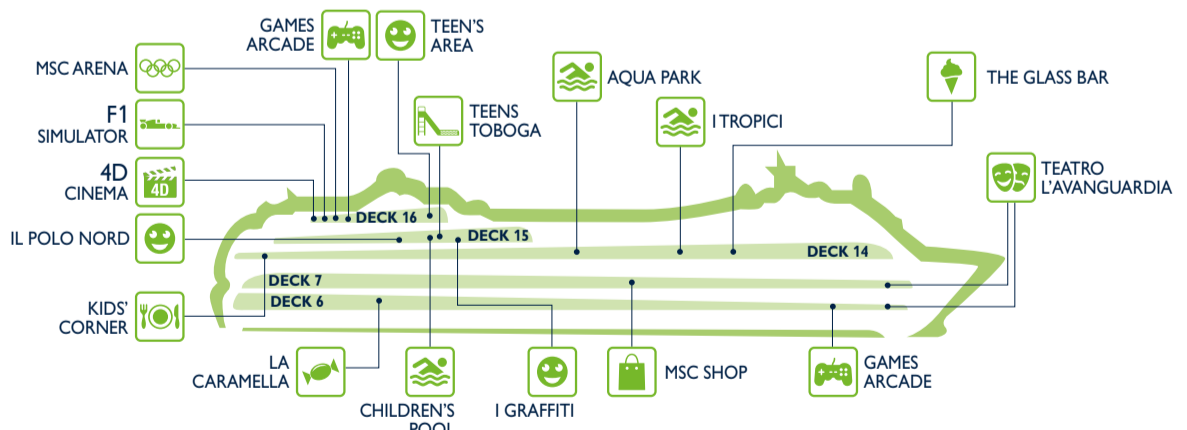

# EAT & DRINK

Bars	Deck
CASINÒ DELLE PALME	6
FANTASIA BAR	5
IL CAPPUCCINO COFFEE BAR	7
IL TRANSATLANTICO PIANO BAR	7
LA CANTINA TOSCANA	7
LE VELE BAR	6
LIQUID DISCO	16
MANHATTAN BAR	7
PIAZZA SAN GIORGIO (pastry & ice cream)	6
SPA BAR	14
L'INSOLITO LOUNGE	7
THE CIGAR LOUNGE	6

# SHOPPING

Shops	Deck
ACCESSORIES SHOP	6
EXCURSION OFFICE	6
IL GIOIELLO	6
L'ANGOLO DELL'OGGETTO	6
LA BOUTIQUE	6
LA CAMELLA	6

Shops	Deck
LA PROFUMERIA	7
MSC AUREA SPA	14
MSC SHOP	7
PHOTO SHOP	7
THE MINI MALL	6
THE POOL SHOP	14

# ENTERTAINMENT

Fun	Deck
4D CINEMA	16
AQUA PARK	14
CASINÒ DELLE PALME	6
CYBERLIBRARY	5
F1 SIMULATOR	16
GALLERY PLAZA	7
GAMES ARCADE	6
	16

Fun	Deck
IL TRANSATLANTICO PIANO BAR	7
I TROPICI (Covered Pool)	14
L'INSOLITO LOUNGE	7
LIDO CATALANO	15
LIQUID DISCO	16
SHUFFLEBOARD	16
TEATRO L'AVANGUARDIA	6
	7

# FAMILY & FUN

Family Areas	Deck
4D CINEMA	16
AQUA PARK	14
CHILDREN'S POOL	15
F1 SIMULATOR	16
GAMES ARCADE	6
	16
I GRAFFITI (12-17 yrs)	15
I TROPICI (Covered Pool)	14
IL POLO NORD (under 12 yrs)	15

Family Areas	Deck
KIDS' CORNER (Buffet)	14
LA CAMELLA	6
MSC SHOP	7
MSC ARENA	16
TEEN'S AREA	16
TEENS TOBOGA	15
TEATRO L'AVANGUARDIA	6
	7
THE GLASS BAR	14