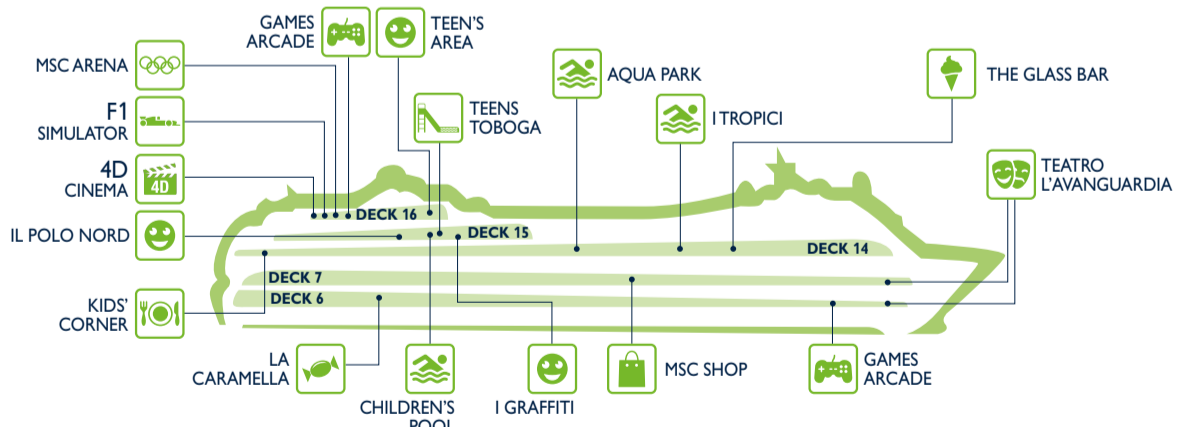

MSC YACHT CLUB	Deck
CONCIERGE AREA	15
L'ÉTOILE RESTAURANT	15
LIBRARY	15
MSC AUREA SPA	14
THE ONE BAR	18
THE ONE POOL	18
TOP SAIL LOUNGE	15

EAT & DRINK

Bars	Deck
CASINÒ DELLE PALME	6
FANTASIA BAR	5
IL CAPPUCCINO COFFEE BAR	7
IL TRANSATLANTICO PIANO BAR	7
LA CANTINA TOSCANA	7
LE VELE BAR	6
LIQUID DISCO	16
MANHATTAN BAR	7
PIAZZA SAN GIORGIO (pastry & ice cream)	6
SPA BAR	14
L'INSOLITO LOUNGE	7
THE CIGAR LOUNGE	6

SHOPPING

Shops	Deck
ACCESSORIES SHOP	6
EXCURSION OFFICE	6
IL GIOIELLO	6
L'ANGOLO DELL'OGGETTO	6
LA BOUTIQUE	6
LA CAMELLA	6

Shops	Deck
LA PROFUMERIA	7
MSC AUREA SPA	14
MSC SHOP	7
PHOTO SHOP	7
THE MINI MALL	6
THE POOL SHOP	14

ENTERTAINMENT

Fun	Deck
4D CINEMA	16
AQUA PARK	14
CASINÒ DELLE PALME	6
CYBERLIBRARY	5
F1 SIMULATOR	16
GALLERY PLAZA	7
GAMES ARCADE	6
	16

Fun	Deck
IL TRANSATLANTICO PIANO BAR	7
ITROPICI (Covered Pool)	14
L'INSOLITO LOUNGE	7
LIDO CATALANO	15
LIQUID DISCO	16
SHUFFLEBOARD	16
TEATRO L'AVANGUARDIA	6
	7

FAMILY & FUN

Family Areas	Deck
4D CINEMA	16
AQUA PARK	14
CHILDREN'S POOL	15
F1 SIMULATOR	16
GAMES ARCADE	6
	16
I GRAFFITI (12-17 yrs)	15
ITROPICI (Covered Pool)	14
IL POLO NORD (under 12 yrs)	15

Family Areas	Deck
KIDS' CORNER (Buffet)	14
LA CAMELLA	6
MSC SHOP	7
MSC ARENA	16
TEEN'S AREA	16
TEENS TOBOGA	15
TEATRO L'AVANGUARDIA	6
	7
THE GLASS BAR	14