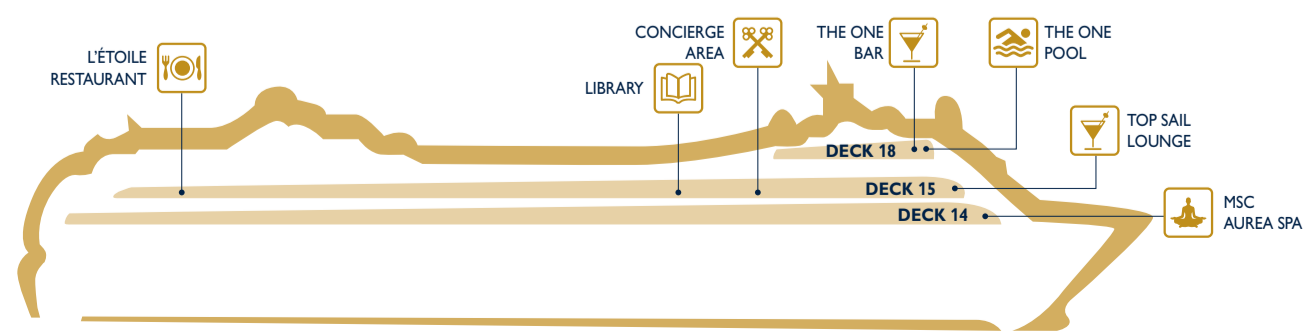

INFORMATION	EXCURSION OFFICE	LIFT	STAIRS	TELEPHONE	EXIT ENTRANCE
TOILETS	CHANGING STATION	SMOKING AREAS Further restrictions may apply depending on local regulations. Please always refer to the signs available.	MSC YACHT CLUB		

DECK 18	DECK 15	DECK 14	DECK 7	DECK 6	DECK 5
The One Bar	Children's Pool	Aqua Park	El Sombrero Tex Mex	Casinò delle Palme	Business Center
The One Pool	Concierge Area	Bar delle Fontane	Gallery Plaza	Excursion Office	Cyberlibrary
TOP 18 Exclusive Solarium	Gaudi Bar	Gym	Il Cappuccino Coffee Bar	Games Arcade	Fantasia Bar
DECK 16	I Graffiti	I Tropic Covered pool	Il Transatlantico Piano Bar	Il Cerchio d'Oro Restaurant	Reception - Guest service
4D Cinema	Il Polo Nord	L'Africana Buffet Restaurant	L'Insolito Lounge Bar & music	Le Vele Bar	Red Velvet Restaurant
F1 Simulator	L'Étoile Restaurant	MSC Aurea Spa	La Cantina Toscana	Piazza San Giorgio	DECK 4
Games Arcade	Lido Catalano	The Glass Bar	Manhattan Bar	Red Velvet Restaurant	Medical Center
Liquid Disco	Power Walking Track	The Pool Shop	Photo Gallery	Shops	Tender Access
MSC Arena	Teens Toboga	Zanzibar Buffet Restaurant	Photo Shop	Teatro L'Avanguardia	
Shuffleboard	Top Sail Lounge		Shops	The Cigar Lounge	
Squash			Sports Bar	Voyagers Club Info Point	
Teen's Area			Teatro L'Avanguardia		

MSC YACHT CLUB	Deck
CONCIERGE AREA	15
L'ÉTOILE RESTAURANT	15
LIBRARY	15
MSC AUREA SPA	14
THE ONE BAR	18
THE ONE POOL	18
TOP SAIL LOUNGE	15