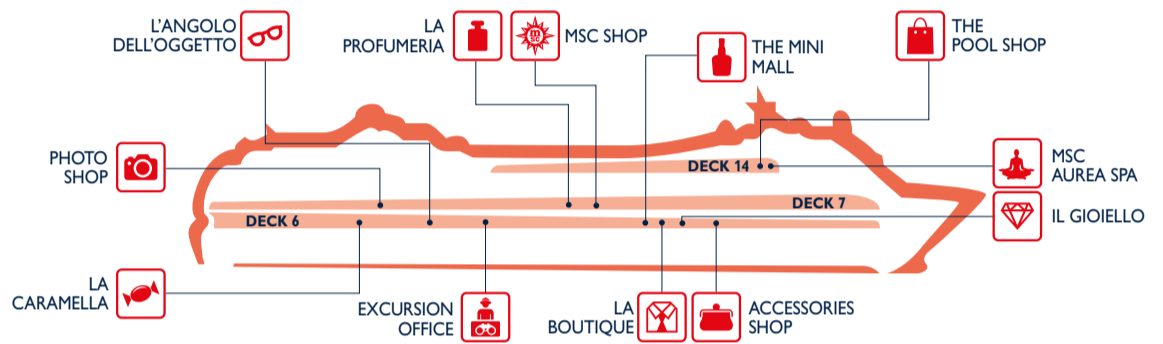

MSC YACHT CLUB	Deck
CONCIERGE AREA	15
L'ÉTOILE RESTAURANT	15
LIBRARY	15
MSC AUREA SPA	14
THE ONE BAR	18
THE ONE POOL	18
TOP SAIL LOUNGE	15

EAT & DRINK

Bars	Deck
CASINÒ DELLE PALME	6
FANTASIA BAR	5
IL CAPPUCCINO COFFEE BAR	7
IL TRANSATLANTICO PIANO BAR	7
LA CANTINA TOSCANA	7
LE VELE BAR	6
LIQUID DISCO	16
MANHATTAN BAR	7
PIAZZA SAN GIORGIO (pastry & ice cream)	6
SPA BAR	14
L'INSOLITO LOUNGE	7
THE CIGAR LOUNGE	6

Restaurants	Deck
EL SOMBRERO TEX MEX	7
L'AFRICANA BUFFET RESTAURANT	14
RED VELVET	5
SPORTS BAR (American finger food)	6
SPORTS BAR	7
IL CERCHIO D'ORO	6
ZANZIBAR BUFFET RESTAURANT	14

Outdoor Bars	Deck
BAR DELLE FONTANE	14
GAUDI BAR	15
ITROPICI BAR	14
THE GLASS BAR	14
TOP 18 BAR	18

SHOPPING

Shops	Deck
ACCESSORIES SHOP	6
EXCURSION OFFICE	6
IL GIOIELLO	6
L'ANGOLO DELL'OGGETTO	6
LA BOUTIQUE	6
LA CAMELLA	6

Shops	Deck
LA PROFUMERIA	7
MSC AUREA SPA	14
MSC SHOP	7
PHOTO SHOP	7
THE MINI MALL	6
THE POOL SHOP	14