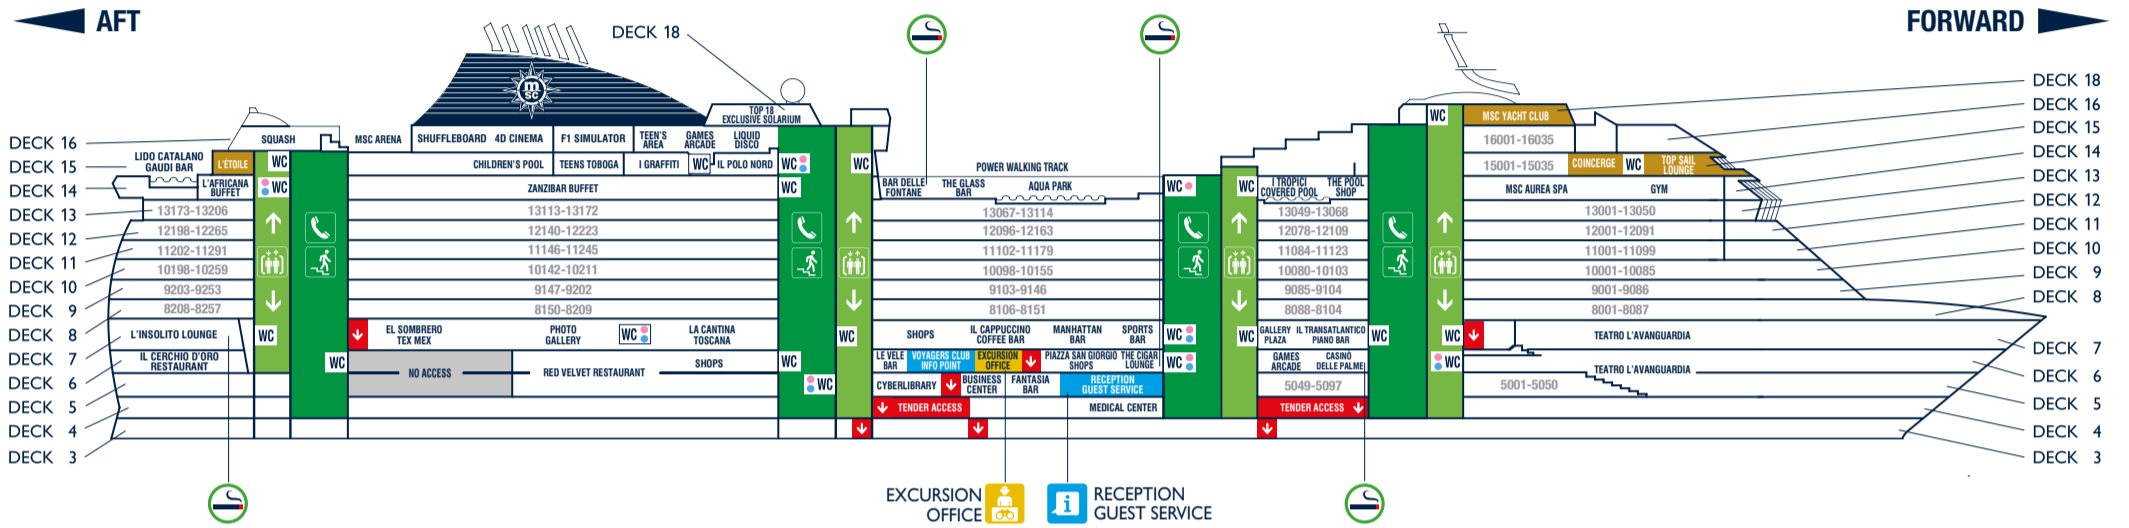

USEFUL NUMBERS	
RECEPTION - GUEST SERVICE	99
EXCURSION OFFICE	2804
MEDICAL EMERGENCY	115
MINI & JUNIORS CLUB	2877/2890
MSC AUREA SPA	2732
JEAN LOUIS DAVID - HAIR SALON	2730
ONBOARD EMERGENCY NUMBER	2300
MSC FANTASIA (for ship emergency)	On your Cruise Card

TECHNICAL INFORMATION	
GROSS TONNAGE	137.936 tons
LENGTH / HEIGHT	333,30 m / 66,80 m
TOTAL NUMBER OF GUESTS	4.345
CREW MEMBERS	1.370
LIFTS	25
VOLTAGE	110/220 volts
WI-FI	Everywhere on board
POOLS	5
DECKS	18

ASSEMBLY STATION	DECK
C	Casinò delle Palme
D	Il Transatlantico Piano Bar
E	Piazza San Giorgio
F	Sports Bar & Manhattan Bar
G	La Cantina Toscana & Photo Gallery
H	El Sombrero Tex Mex & Gallery Plaza
I	L'Insolito Lounge

MSC YACHT CLUB	Deck
CONCIERGE AREA	15
L'ÉTOILE RESTAURANT	15
LIBRARY	15
MSC AUREA SPA	14
THE ONE BAR	18
THE ONE POOL	18
TOP SAIL LOUNGE	15

EAT & DRINK

Bars	Deck
CASINÒ DELLE PALME	6
FANTASIA BAR	5
IL CAPPUCCINO COFFEE BAR	7
IL TRANSATLANTICO PIANO BAR	7
LA CANTINA TOSCANA	7
LE VELE BAR	6
LIQUID DISCO	16
MANHATTAN BAR	7
PIAZZA SAN GIORGIO (pastry & ice cream)	6
SPA BAR	14
L'INSOLITO LOUNGE	7
THE CIGAR LOUNGE	6