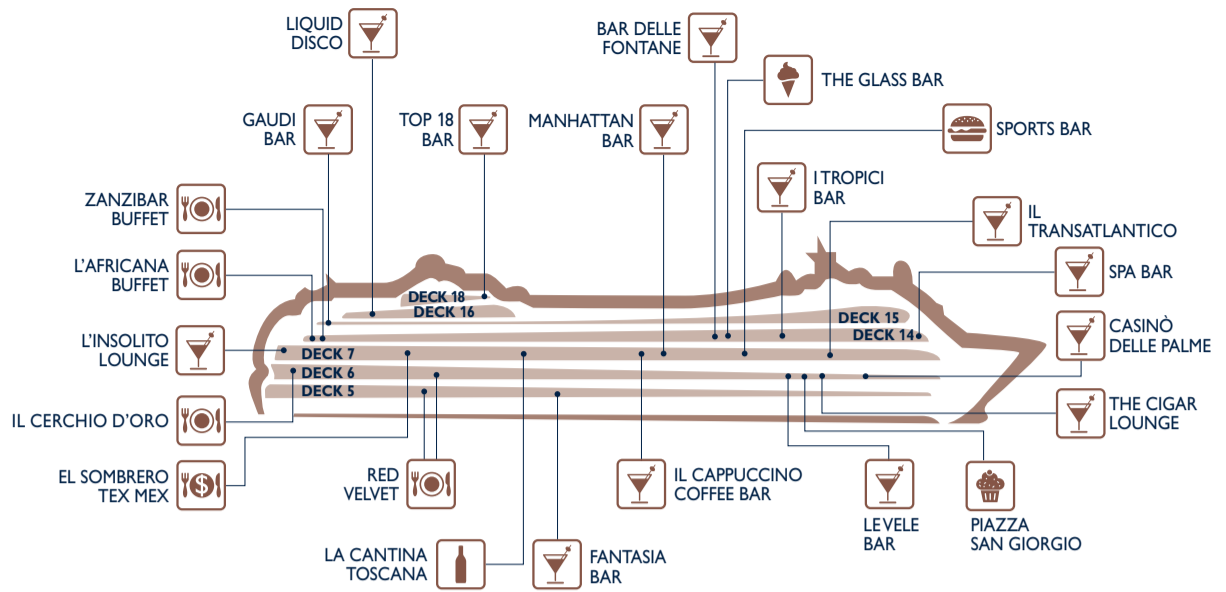

<b>DECK 18</b> The One Bar The One Pool TOP 18 Exclusive Solarium <b>DECK 16</b> 4D Cinema F1 Simulator Games Arcade Liquid Disco MSC Arena Shuffleboard Squash Teen's Area	<b>DECK 15</b> Children's Pool Concierge Area Gaudi Bar I Graffiti Il Polo Nord L'Étoile Restaurant Lido Catalano Power Walking Track Teens Toboga Top Sail Lounge	<b>DECK 14</b> Aqua Park Bar delle Fontane Gym I TROPICI Covered pool L'Africana Buffet Restaurant MSC Aurea Spa The Glass Bar The Pool Shop Zanzibar Buffet Restaurant	<b>DECK 7</b> El Sombrero Tex Mex Gallery Plaza Il Cappuccino Coffee Bar Il Transatlantico Piano Bar L'Insolito Lounge Bar & music La Cantina Toscana Manhattan Bar Photo Gallery Photo Shop Shops Sports Bar Teatro L'Avanguardia	<b>DECK 6</b> Casinò delle Palme Excursion Office Games Arcade Il Cerchio d'Oro Restaurant Le Vele Bar Piazza San Giorgio Red Velvet Restaurant Shops Teatro L'Avanguardia The Cigar Lounge Voyagers Club Info Point	<b>DECK 5</b> Business Center Cyberlibrary Fantasia Bar Reception - Guest service Red Velvet Restaurant <b>DECK 4</b> Medical Center Tender Access
---	--	--	--	---	--

MSC YACHT CLUB	Deck
CONCIERGE AREA	15
L'ÉTOILE RESTAURANT	15
LIBRARY	15
MSC AUREA SPA	14
THE ONE BAR	18
THE ONE POOL	18
TOP SAIL LOUNGE	15

# EAT & DRINK

Bars	Deck
CASINÒ DELLE PALME	6
FANTASIA BAR	5
IL CAPPUCCINO COFFEE BAR	7
IL TRANSATLANTICO PIANO BAR	7
LA CANTINA TOSCANA	7
LE VELE BAR	6
LIQUID DISCO	16
MANHATTAN BAR	7
PIAZZA SAN GIORGIO (pastry & ice cream)	6
SPA BAR	14
L'INSOLITO LOUNGE	7
THE CIGAR LOUNGE	6

Restaurants	Deck
EL SOMBRERO TEX MEX	7
L'AFRICANA BUFFET RESTAURANT	14
RED VELVET	5
SPORTS BAR (American finger food)	6
SPORTS BAR	7
IL CERCHIO D'ORO	6
ZANZIBAR BUFFET RESTAURANT	14

Outdoor Bars	Deck
BAR DELLE FONTANE	14
GAUDI BAR	15
I TROPICI BAR	14
THE GLASS BAR	14
TOP 18 BAR	18