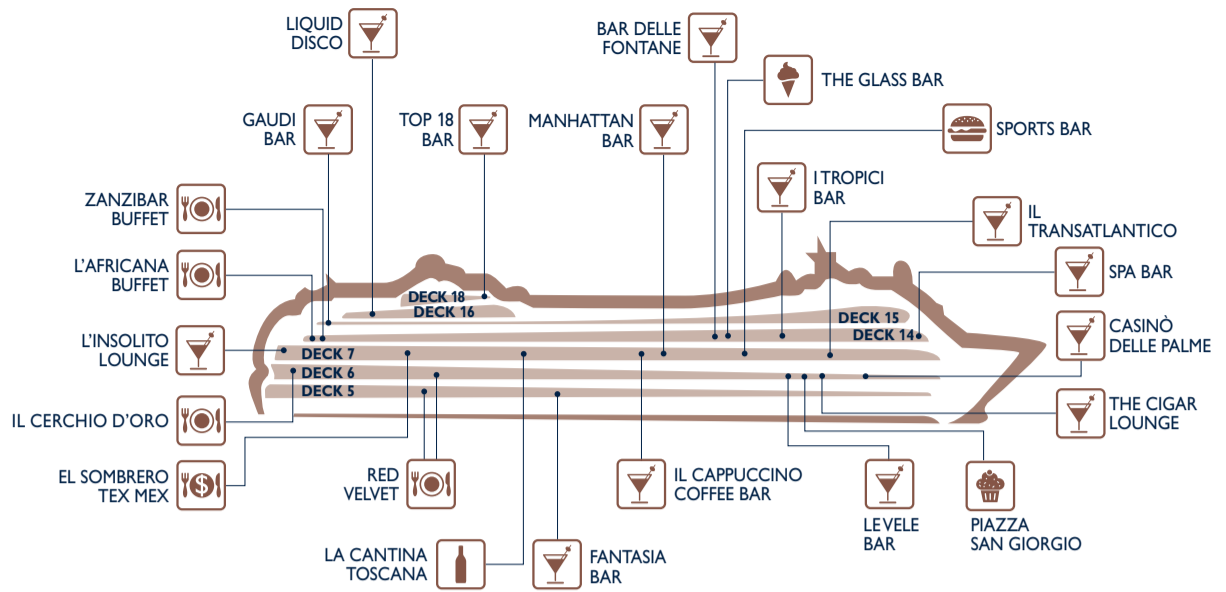

DECK 18	DECK 15	DECK 14	DECK 7	DECK 6	DECK 5
The One Bar	Children's Pool	Aqua Park	El Sombrero Tex Mex	Casinò delle Palme	Business Center
The One Pool	Concierge Area	Bar delle Fontane	Gallery Plaza	Excursion Office	Cyberlibrary
TOP 18 Exclusive Solarium	Gaudi Bar	Gym	Il Cappuccino Coffee Bar	Games Arcade	Fantasia Bar
DECK 16	I Graffiti	I Tropic Covered pool	Il Transatlantico Piano Bar	Il Cerchio d'Oro Restaurant	Reception - Guest service
4D Cinema	Il Polo Nord	L'Africana Buffet Restaurant	L'Insolito Lounge Bar & music	Le Vele Bar	Red Velvet Restaurant
F1 Simulator	L'Étoile Restaurant	MSC Aurea Spa	La Cantina Toscana	Piazza San Giorgio	DECK 4
Games Arcade	Lido Catalano	The Glass Bar	Manhattan Bar	Red Velvet Restaurant	Medical Center
Liquid Disco	Power Walking Track	The Pool Shop	Photo Gallery	Shops	Tender Access
MSC Arena	Teens Toboga	Zanzibar Buffet Restaurant	Photo Shop	Teatro L'Avanguardia	
Shuffleboard	Top Sail Lounge		Shops	The Cigar Lounge	
Squash			Sports Bar	Voyagers Club Info Point	
Teen's Area			Teatro L'Avanguardia		

MSC YACHT CLUB	Deck
CONCIERGE AREA	15
L'ÉTOILE RESTAURANT	15
LIBRARY	15
MSC AUREA SPA	14
THE ONE BAR	18
THE ONE POOL	18
TOP SAIL LOUNGE	15

EAT & DRINK

Bars	Deck
CASINÒ DELLE PALME	6
FANTASIA BAR	5
IL CAPPUCCINO COFFEE BAR	7
IL TRANSATLANTICO PIANO BAR	7
LA CANTINA TOSCANA	7
LE VELE BAR	6
LIQUID DISCO	16
MANHATTAN BAR	7
PIAZZA SAN GIORGIO (pastry & ice cream)	6
SPA BAR	14
L'INSOLITO LOUNGE	7
THE CIGAR LOUNGE	6

Restaurants	Deck
EL SOMBRERO TEX MEX	7
L'AFRICANA BUFFET RESTAURANT	14
RED VELVET	5
SPORTS BAR (American finger food)	6
SPORTS BAR	7
IL CERCHIO D'ORO	6
ZANZIBAR BUFFET RESTAURANT	14

Outdoor Bars	Deck
BAR DELLE FONTANE	14
GAUDI BAR	15
ITROPICI BAR	14
THE GLASS BAR	14
TOP 18 BAR	18

SHOPPING

Shops	Deck
ACCESSORIES SHOP	6
EXCURSION OFFICE	6
IL GIOIELLO	6
L'ANGOLO DELL'OGGETTO	6
LA BOUTIQUE	6
LA CAMELLA	6

Shops	Deck
LA PROFUMERIA	7
MSC AUREA SPA	14
MSC SHOP	7
PHOTO SHOP	7
THE MINI MALL	6
THE POOL SHOP	14