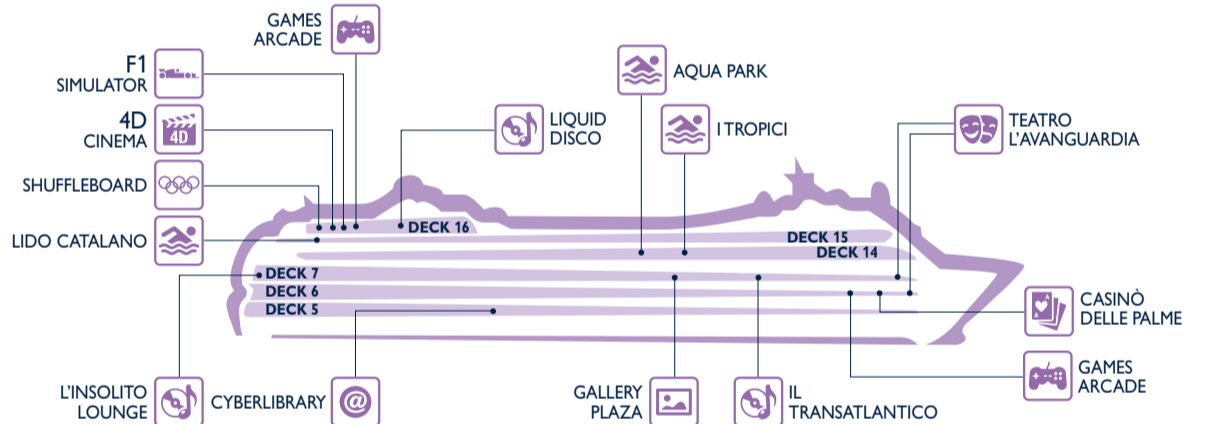

Restaurants	Deck
EL SOMBRERO TEX MEX	7
L'AFRICANA BUFFET RESTAURANT	14
RED VELVET	5
SPORTS BAR (American finger food)	6
SPORTS BAR	7
IL CERCHIO D'ORO	6
ZANZIBAR BUFFET RESTAURANT	14

Outdoor Bars	Deck
BAR DELLE FONTANE	14
GAUDI BAR	15
I TROPICI BAR	14
THE GLASS BAR	14
TOP 18 BAR	18

# SHOPPING

Shops	Deck
ACCESSORIES SHOP	6
EXCURSION OFFICE	6
IL GIOIELLO	6
L'ANGOLO DELL'OGGETTO	6
LA BOUTIQUE	6
LA CAMELLA	6

Shops	Deck
LA PROFUMERIA	7
MSC AUREA SPA	14
MSC SHOP	7
PHOTO SHOP	7
THE MINI MALL	6
THE POOL SHOP	14

# ENTERTAINMENT

Fun	Deck
4D CINEMA	16
AQUA PARK	14
CASINÒ DELLE PALME	6
CYBERLIBRARY	5
F1 SIMULATOR	16
GALLERY PLAZA	7
GAMES ARCADE	6
	16

Fun	Deck
IL TRANSATLANTICO PIANO BAR	7
I TROPICI (Covered Pool)	14
L'INSOLITO LOUNGE	7
LIDO CATALANO	15
LIQUID DISCO	16
SHUFFLEBOARD	16
TEATRO L'AVANGUARDIA	6
	7

# FAMILY & FUN

Family Areas	Deck
4D CINEMA	16
AQUA PARK	14
CHILDREN'S POOL	15
F1 SIMULATOR	16
GAMES ARCADE	6
	16
I GRAFFITI (12-17 yrs)	15
I TROPICI (Covered Pool)	14
IL POLO NORD (under 12 yrs)	15

Family Areas	Deck
KIDS' CORNER (Buffet)	14
LA CAMELLA	6
MSC SHOP	7
MSC ARENA	16
TEEN'S AREA	16
TEENS TOBOGA	15
TEATRO L'AVANGUARDIA	6
	7
THE GLASS BAR	14