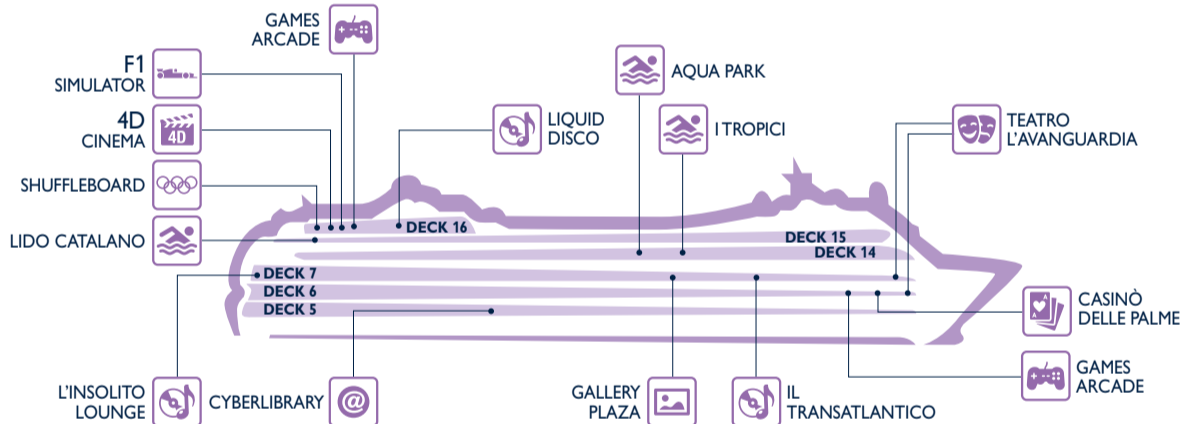

Restaurants	Deck
EL SOMBRERO TEX MEX	7
L'AFRICANA BUFFET RESTAURANT	14
RED VELVET	5
SPORTS BAR (American finger food)	6
SPORTS BAR	7
IL CERCHIO D'ORO	6
ZANZIBAR BUFFET RESTAURANT	14

Outdoor Bars	Deck
BAR DELLE FONTANE	14
GAUDI BAR	15
ITROPICI BAR	14
THE GLASS BAR	14
TOP 18 BAR	18

SHOPPING

Shops	Deck
ACCESSORIES SHOP	6
EXCURSION OFFICE	6
IL GIOIELLO	6
L'ANGOLO DELL'OGGETTO	6
LA BOUTIQUE	6
LA CAMELLA	6

Shops	Deck
LA PROFUMERIA	7
MSC AUREA SPA	14
MSC SHOP	7
PHOTO SHOP	7
THE MINI MALL	6
THE POOL SHOP	14

ENTERTAINMENT

Fun	Deck
4D CINEMA	16
AQUA PARK	14
CASINÒ DELLE PALME	6
CYBERLIBRARY	5
F1 SIMULATOR	16
GALLERY PLAZA	7
GAMES ARCADE	6
	16

Fun	Deck
IL TRANSATLANTICO PIANO BAR	7
ITROPICI (Covered Pool)	14
L'INSOLITO LOUNGE	7
LIDO CATALANO	15
LIQUID DISCO	16
SHUFFLEBOARD	16
TEATRO L'AVANGUARDIA	6
	7

FAMILY & FUN

Family Areas	Deck
4D CINEMA	16
AQUA PARK	14
CHILDREN'S POOL	15
F1 SIMULATOR	16
GAMES ARCADE	6
	16
I GRAFFITI (12-17 yrs)	15
ITROPICI (Covered Pool)	14
IL POLO NORD (under 12 yrs)	15

Family Areas	Deck
KIDS' CORNER (Buffet)	14
LA CAMELLA	6
MSC SHOP	7
MSC ARENA	16
TEEN'S AREA	16
TEENS TOBOGA	15
TEATRO L'AVANGUARDIA	6
	7
THE GLASS BAR	14