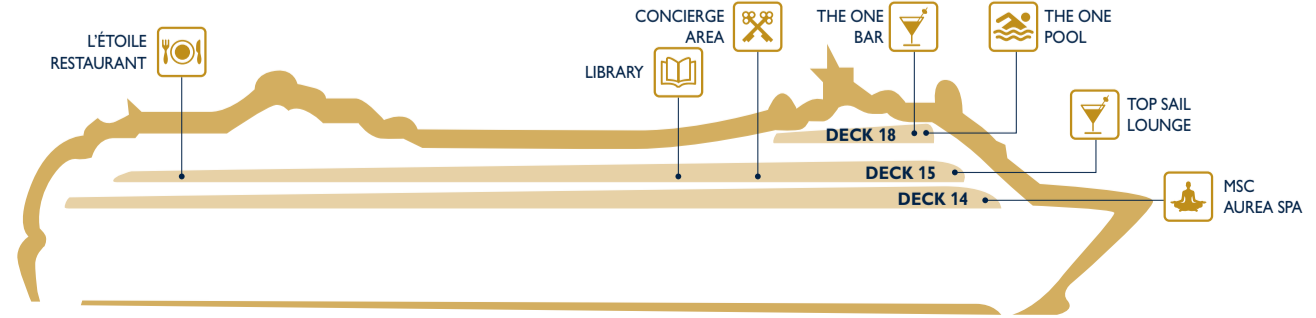

INFORMATION	EXCURSION OFFICE	LIFT	STAIRS	TELEPHONE	EXIT ENTRANCE
TOILETS	CHANGING STATION	SMOKING AREAS Further restrictions may apply depending on local regulations. Please always refer to the signs available.	MSC YACHT CLUB		

DECK 18 The One Bar The One Pool TOP 18 Exclusive Solarium DECK 16 4D Cinema F1 Simulator Games Arcade Liquid Disco MSC Arena Shuffleboard Squash Teen's Area	DECK 15 Children's Pool Concierge Area Gaudi Bar I Graffiti Il Polo Nord L'Étoile Restaurant Lido Catalano Power Walking Track Teens Toboga Top Sail Lounge	DECK 14 Aqua Park Bar delle Fontane Gym I TROPICI Covered pool L'Africana Buffet Restaurant MSC Aurea Spa The Glass Bar The Pool Shop Zanzibar Buffet Restaurant	DECK 7 El Sombrero Tex Mex Gallery Plaza Il Cappuccino Coffee Bar Il Transatlantico Piano Bar L'Insolito Lounge Bar & music La Cantina Toscana Manhattan Bar Photo Gallery Photo Shop Shops Sports Bar Teatro L'Avanguardia	DECK 6 Casinò delle Palme Excursion Office Games Arcade Il Cerchio d'Oro Restaurant Le Vele Bar Piazza San Giorgio Red Velvet Restaurant Shops Teatro L'Avanguardia The Cigar Lounge Voyagers Club Info Point	DECK 5 Business Center Cyberlibrary Fantasia Bar Reception - Guest service Red Velvet Restaurant DECK 4 Medical Center Tender Access

MSC YACHT CLUB	Deck
CONCIERGE AREA	15
L'ÉTOILE RESTAURANT	15
LIBRARY	15
MSC AUREA SPA	14
THE ONE BAR	18
THE ONE POOL	18
TOP SAIL LOUNGE	15