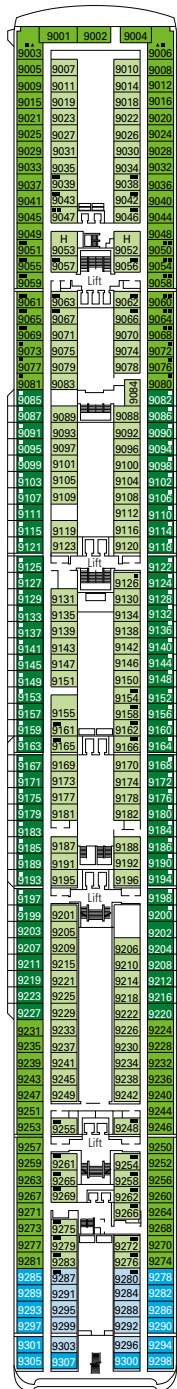

MSC Lirica, deck by deck

976 Cabins | 2679 Guests

- 13 Sun Deck, Minigolf Deck
- 12 Rossini Deck
- 11 Vivaldi Deck
- 10 Bellini Deck
- 9 Albinoni Deck
- 8 Paganini Deck
- 7 Scarlatti Deck
- 6 Puccini Deck
- 5 Verdi Deck

CABIN CATEGORIES AND EXPERIENCES

	BELLA > Inside
	BELLA > Ocean View*
	FANTASTICA > Inside
	FANTASTICA > Ocean View
	FANTASTICA > Balcony
	FANTASTICA > Suite
	AUREA > Suite

LEGEND

- ▲ Sofa bed
- 3rd bed is a bunk bed
- ■ 3rd and 4th bed are bunks
- H Cabin for guests with disabilities or reduced mobility
- Cabins restricted views

All cabins have one double bed convertible to two single beds
 3rd bed available in all categories
 4th bed available in all categories (except Ocean View Bella, Suite Fantastica, Suite Aurea)

DECK 12

DECK 10

DECK 9

DECK 8

DECK 7