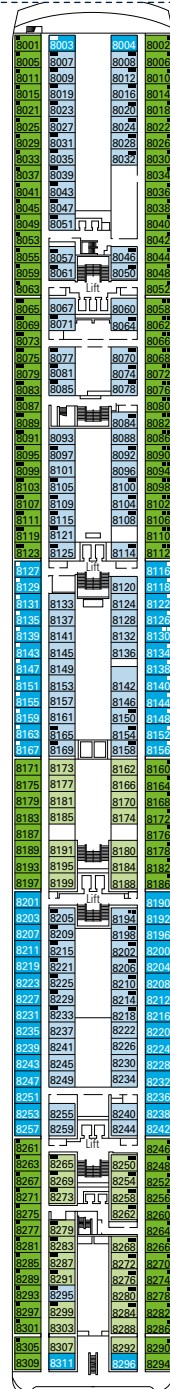

MSC Lirica, deck by deck

976 Cabins | 2679 Guests

- 13 Sun Deck, Minigolf Deck
- 12 Rossini Deck
- 11 Vivaldi Deck
- 10 Bellini Deck
- 9 Albinoni Deck
- 8 Paganini Deck
- 7 Scarlatti Deck
- 6 Puccini Deck
- 5 Verdi Deck

CABIN CATEGORIES AND EXPERIENCES

	BELLA > Inside
	BELLA > Ocean View*
	FANTASTICA > Inside
	FANTASTICA > Ocean View
	FANTASTICA > Balcony
	FANTASTICA > Suite
	AUREA > Suite

LEGEND

- ▲ Sofa bed
- 3rd bed is a bunk bed
- ■ 3rd and 4th bed are bunks
- H Cabin for guests with disabilities or reduced mobility
- Cabins restricted views

All cabins have one double bed convertible to two single beds
 3rd bed available in all categories
 4th bed available in all categories (except Ocean View Bella, Suite Fantastica, Suite Aurea)

DECK 12

DECK 10

DECK 9

DECK 8

DECK 7