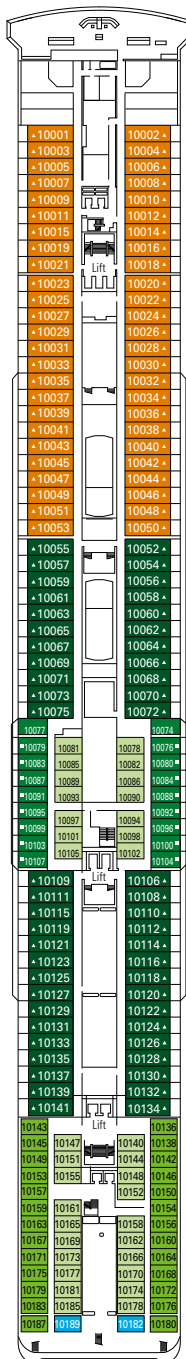

MSC Lirica, deck by deck

976 Cabins | 2679 Guests

- 13 Sun Deck, Minigolf Deck
- 12 Rossini Deck
- 11 Vivaldi Deck
- 10 Bellini Deck
- 9 Albinoni Deck
- 8 Paganini Deck
- 7 Scarlatti Deck
- 6 Puccini Deck
- 5 Verdi Deck

CABIN CATEGORIES AND EXPERIENCES

	BELLA > Inside
	BELLA > Ocean View*
	FANTASTICA > Inside
	FANTASTICA > Ocean View
	FANTASTICA > Balcony
	FANTASTICA > Suite
	AUREA > Suite

LEGEND

- ▲ Sofa bed
- 3rd bed is a bunk bed
- ■ 3rd and 4th bed are bunks
- H Cabin for guests with disabilities or reduced mobility
- Cabins restricted views

All cabins have one double bed convertible to two single beds
 3rd bed available in all categories
 4th bed available in all categories (except Ocean View Bella, Suite Fantastica, Suite Aurea)

DECK 12

DECK 10

DECK 9

DECK 8

DECK 7