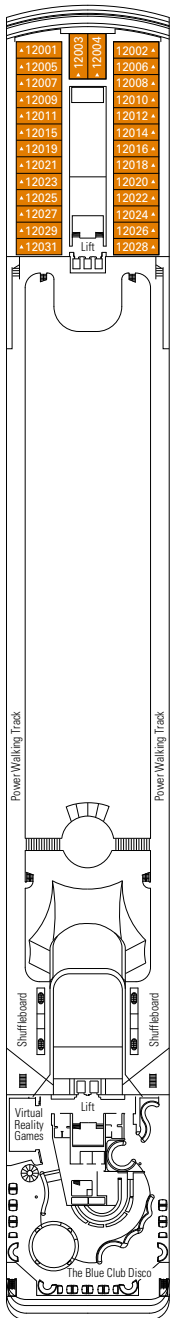

MSC Lirica, deck by deck

976 Cabins | 2679 Guests

- 13 Sun Deck, Minigolf Deck
- 12 Rossini Deck
- 11 Vivaldi Deck
- 10 Bellini Deck
- 9 Albinoni Deck
- 8 Paganini Deck
- 7 Scarlatti Deck
- 6 Puccini Deck
- 5 Verdi Deck

CABIN CATEGORIES AND EXPERIENCES

	BELLA > Inside
	BELLA > Ocean View*
	FANTASTICA > Inside
	FANTASTICA > Ocean View
	FANTASTICA > Balcony
	FANTASTICA > Suite
	AUREA > Suite

LEGEND

- ▲ Sofa bed
- 3rd bed is a bunk bed
- ■ 3rd and 4th bed are bunks
- H Cabin for guests with disabilities or reduced mobility
- Cabins restricted views

All cabins have one double bed convertible to two single beds
 3rd bed available in all categories
 4th bed available in all categories (except Ocean View Bella, Suite Fantastica, Suite Aurea)

DECK 12

DECK 10

DECK 9

DECK 8

DECK 7