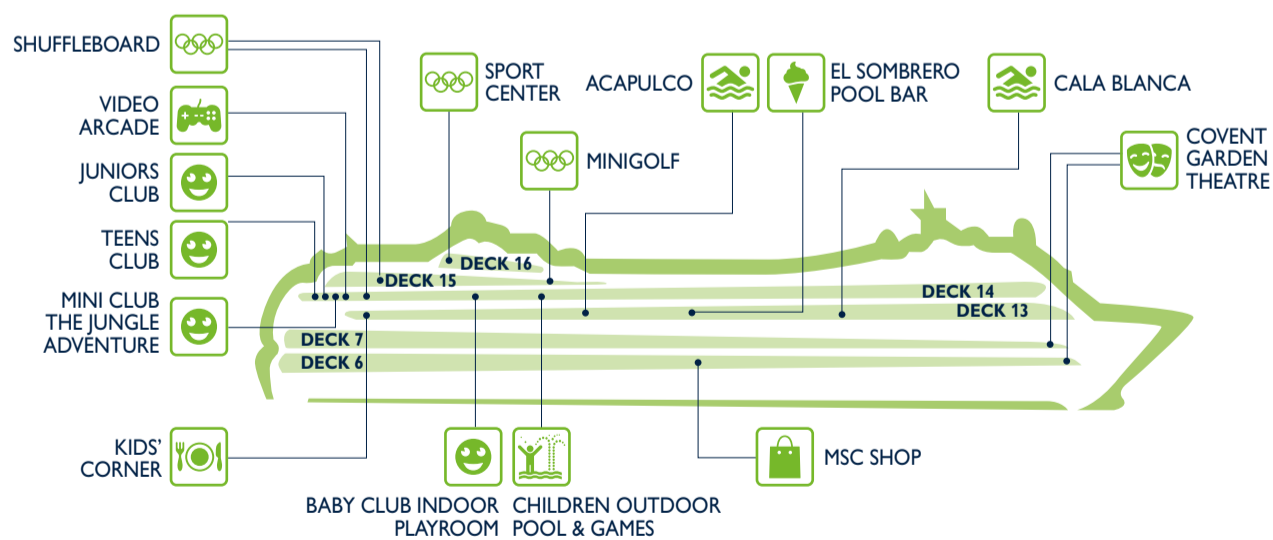

# SHOPPING

Shops	Deck
ACCESSORIES SHOP	6
CIPRIA	6
EXCURSION OFFICE	6
L'ANGOLO DELL'OGGETTO	6
LO ZAFFIRO	6

Shops	Deck
MADISON AVENUE	6
MSC AUREA SPA	13
MSC SHOP	6
PHOTO SHOP	7
THE MINI MALL	6

# ENTERTAINMENT

Fun	Deck
ACAPULCO POOL AREA	13
ART ARCADE	7
CALA BLANCA POOL AREA	13
CARD ROOM	7
COVENT GARDEN THEATRE	6
GAMES ARCADE	14
INTERNET CAFÉ	7

Fun	Deck
LIBRARY	7
PALM BEACH CASINO	7
R32 DISCO	14
SHUFFLEBOARD	14
THE SAVANNAH BAR	6
THE SHAKER LOUNGE	7

# FAMILY & FUN

Family Areas	Deck
ACAPULCO POOL AREA	13
CALA BLANCA POOL AREA	13
BABY CLUB INDOOR PLAYROOM (under 3 years)	14
CHILDREN OUTDOOR POOL & GAMES	14
COVENT GARDEN THEATRE	6
JUNIORS CLUB (7-11 years)	14
EL SOMBRERO POOL BAR	13

Family Areas	Deck
KIDS' CORNER	13
MINIGOLF	15
MSC SHOP	6
SHUFFLEBOARD	14
SPORT CENTER	16
TEENS CLUB (12-17 years)	14
MINI CLUB THE JUNGLE ADVENTURE (3-6 years)	14
VIDEO ARCADE	14