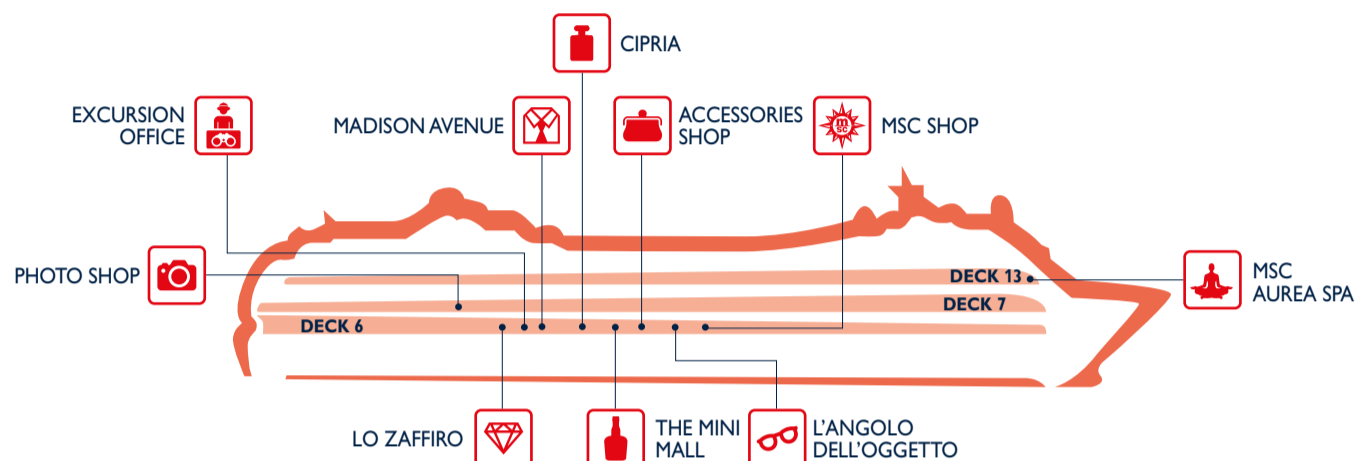

ASSEMBLY STATION			DECK
	<b>C</b>	Palm Beach Casino	<b>7</b>
	<b>D</b>	The Savannah Bar	<b>6</b>
	<b>E</b>	External port side middle ship	<b>7</b>
	<b>F</b>	External stbd side middle ship	<b>7</b>
	<b>G</b>	L'ibiscus Restaurant	<b>6</b>
	<b>H</b>	The Shaker Lounge	<b>7</b>

# EAT & DRINK

Bars	Deck
L'INCONTRO BAR	5
LA CANTINELLA WINE BAR	7
LA CUBANA CIGAR ROOM	7
PALM BEACH CASINO	7
R32 DISCO	14
SPA BAR	13
THE AMBER BAR	6
THE PURPLE BAR	6
THE SAVANNAH BAR	6
THE SHAKER LOUNGE	7
ZAFFIRO BAR	6

Restaurants	Deck
4 SEASONS BUFFET RESTAURANT	13
L'IBISCUS	6
LA PIAZZETTA BUFFET RESTAURANT	13
SHANGHAI	7
VILLA BORGHESE	5

Outdoor Bars	Deck
BARRACUDA BAR	13
EL SOMBRERO POOL BAR	13
TOP 16 BAR	16

# SHOPPING

Shops	Deck
ACCESSORIES SHOP	6
CIPRIA	6
EXCURSION OFFICE	6
L'ANGOLO DELL'OGGETTO	6
LO ZAFFIRO	6

Shops	Deck
MADISON AVENUE	6
MSC AUREA SPA	13
MSC SHOP	6
PHOTO SHOP	7
THE MINI MALL	6