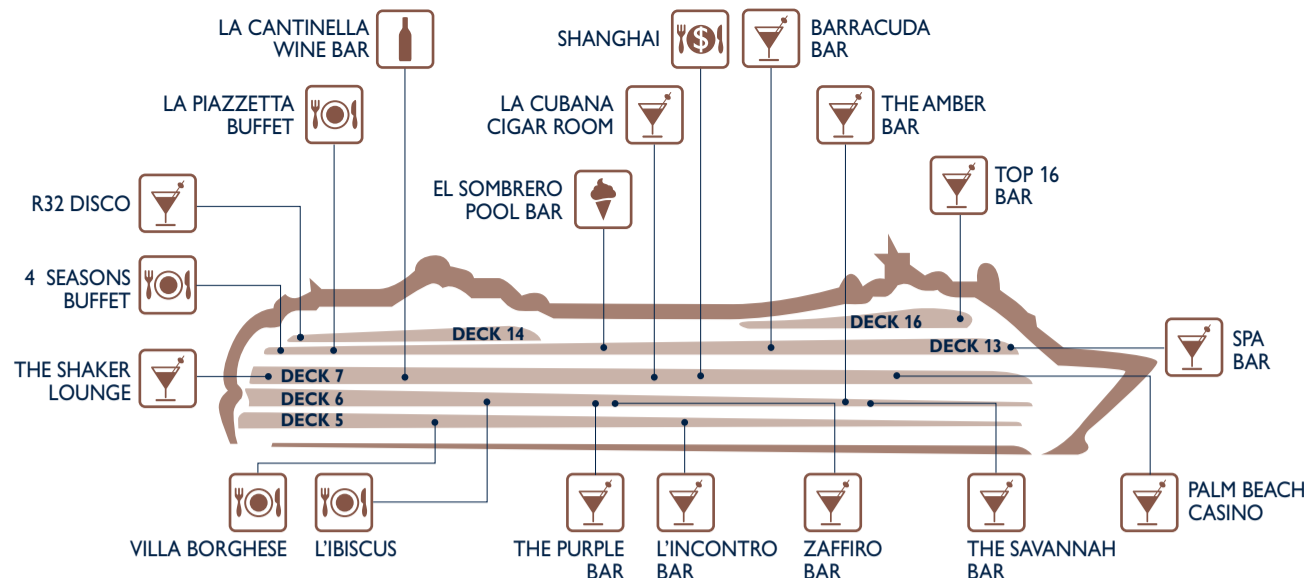

ASSEMBLY STATION			DECK
	<b>C</b>	Palm Beach Casino	<b>7</b>
	<b>D</b>	The Savannah Bar	<b>6</b>
	<b>E</b>	External port side middle ship	<b>7</b>
	<b>F</b>	External stbd side middle ship	<b>7</b>
	<b>G</b>	L'ibiscus Restaurant	<b>6</b>
	<b>H</b>	The Shaker Lounge	<b>7</b>

# EAT & DRINK

Bars	Deck
L'INCONTRO BAR	5
LA CANTINELLA WINE BAR	7
LA CUBANA CIGAR ROOM	7
PALM BEACH CASINO	7
R32 DISCO	14
SPA BAR	13
THE AMBER BAR	6
THE PURPLE BAR	6
THE SAVANNAH BAR	6
THE SHAKER LOUNGE	7
ZAFFIRO BAR	6

Restaurants	Deck
4 SEASONS BUFFET RESTAURANT	13
L'IBISCUS	6
LA PIAZZETTA BUFFET RESTAURANT	13
SHANGHAI	7
VILLA BORGHESE	5

Outdoor Bars	Deck
BARRACUDA BAR	13
EL SOMBRERO POOL BAR	13
TOP 16 BAR	16

# SHOPPING

Shops	Deck
ACCESSORIES SHOP	6
CIPRIA	6
EXCURSION OFFICE	6
L'ANGOLO DELL'OGGETTO	6
LO ZAFFIRO	6

Shops	Deck
MADISON AVENUE	6
MSC AUREA SPA	13
MSC SHOP	6
PHOTO SHOP	7
THE MINI MALL	6