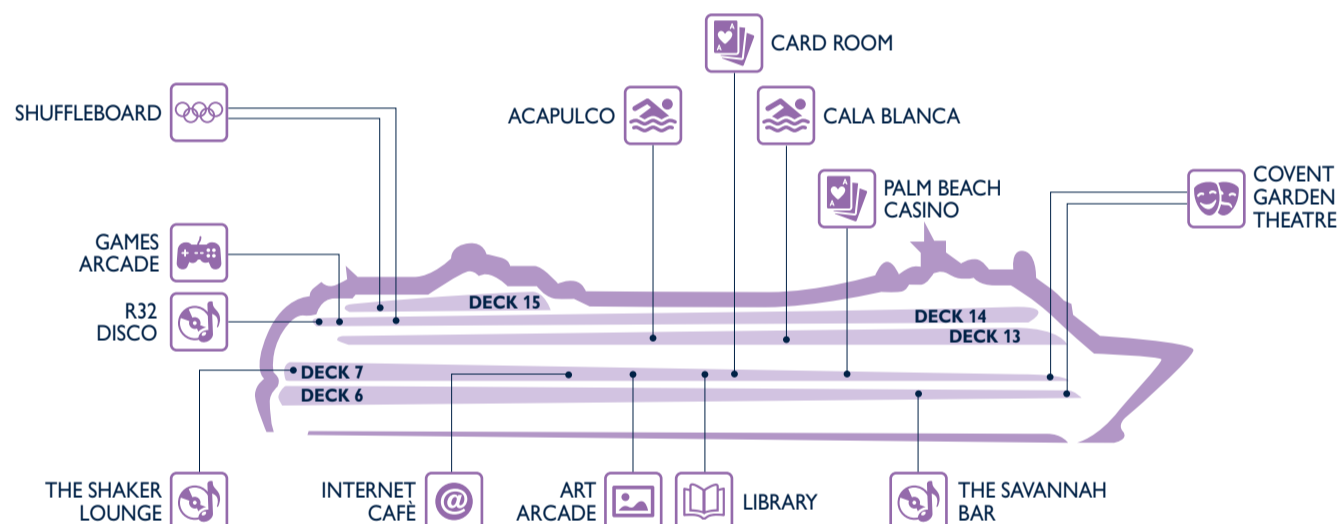

Restaurants	Deck
4 SEASONS BUFFET RESTAURANT	13
L'IBISCUS	6
LA PIAZZETTA BUFFET RESTAURANT	13
SHANGHAI	7
VILLA BORGHESE	5

Outdoor Bars	Deck
BARRACUDA BAR	13
EL SOMBRERO POOL BAR	13
TOP 16 BAR	16

# SHOPPING

Shops	Deck
ACCESSORIES SHOP	6
CIPRIA	6
EXCURSION OFFICE	6
L'ANGOLO DELL'OGGETTO	6
LO ZAFFIRO	6

Shops	Deck
MADISON AVENUE	6
MSC AUREA SPA	13
MSC SHOP	6
PHOTO SHOP	7
THE MINI MALL	6

# ENTERTAINMENT

Fun	Deck
ACAPULCO POOL AREA	13
ART ARCADE	7
CALA BLANCA POOL AREA	13
CARD ROOM	7
COVENT GARDEN THEATRE	6
GAMES ARCADE	14
INTERNET CAFÉ	7

Fun	Deck
LIBRARY	7
PALM BEACH CASINO	7
R32 DISCO	14
SHUFFLEBOARD	14
THE SAVANNAH BAR	6
THE SHAKER LOUNGE	7

# FAMILY & FUN

Family Areas	Deck
ACAPULCO POOL AREA	13
CALA BLANCA POOL AREA	13
BABY CLUB INDOOR PLAYROOM (under 3 years)	14
CHILDREN OUTDOOR POOL & GAMES	14
COVENT GARDEN THEATRE	6
JUNIORS CLUB (7-11 years)	14
EL SOMBRERO POOL BAR	13