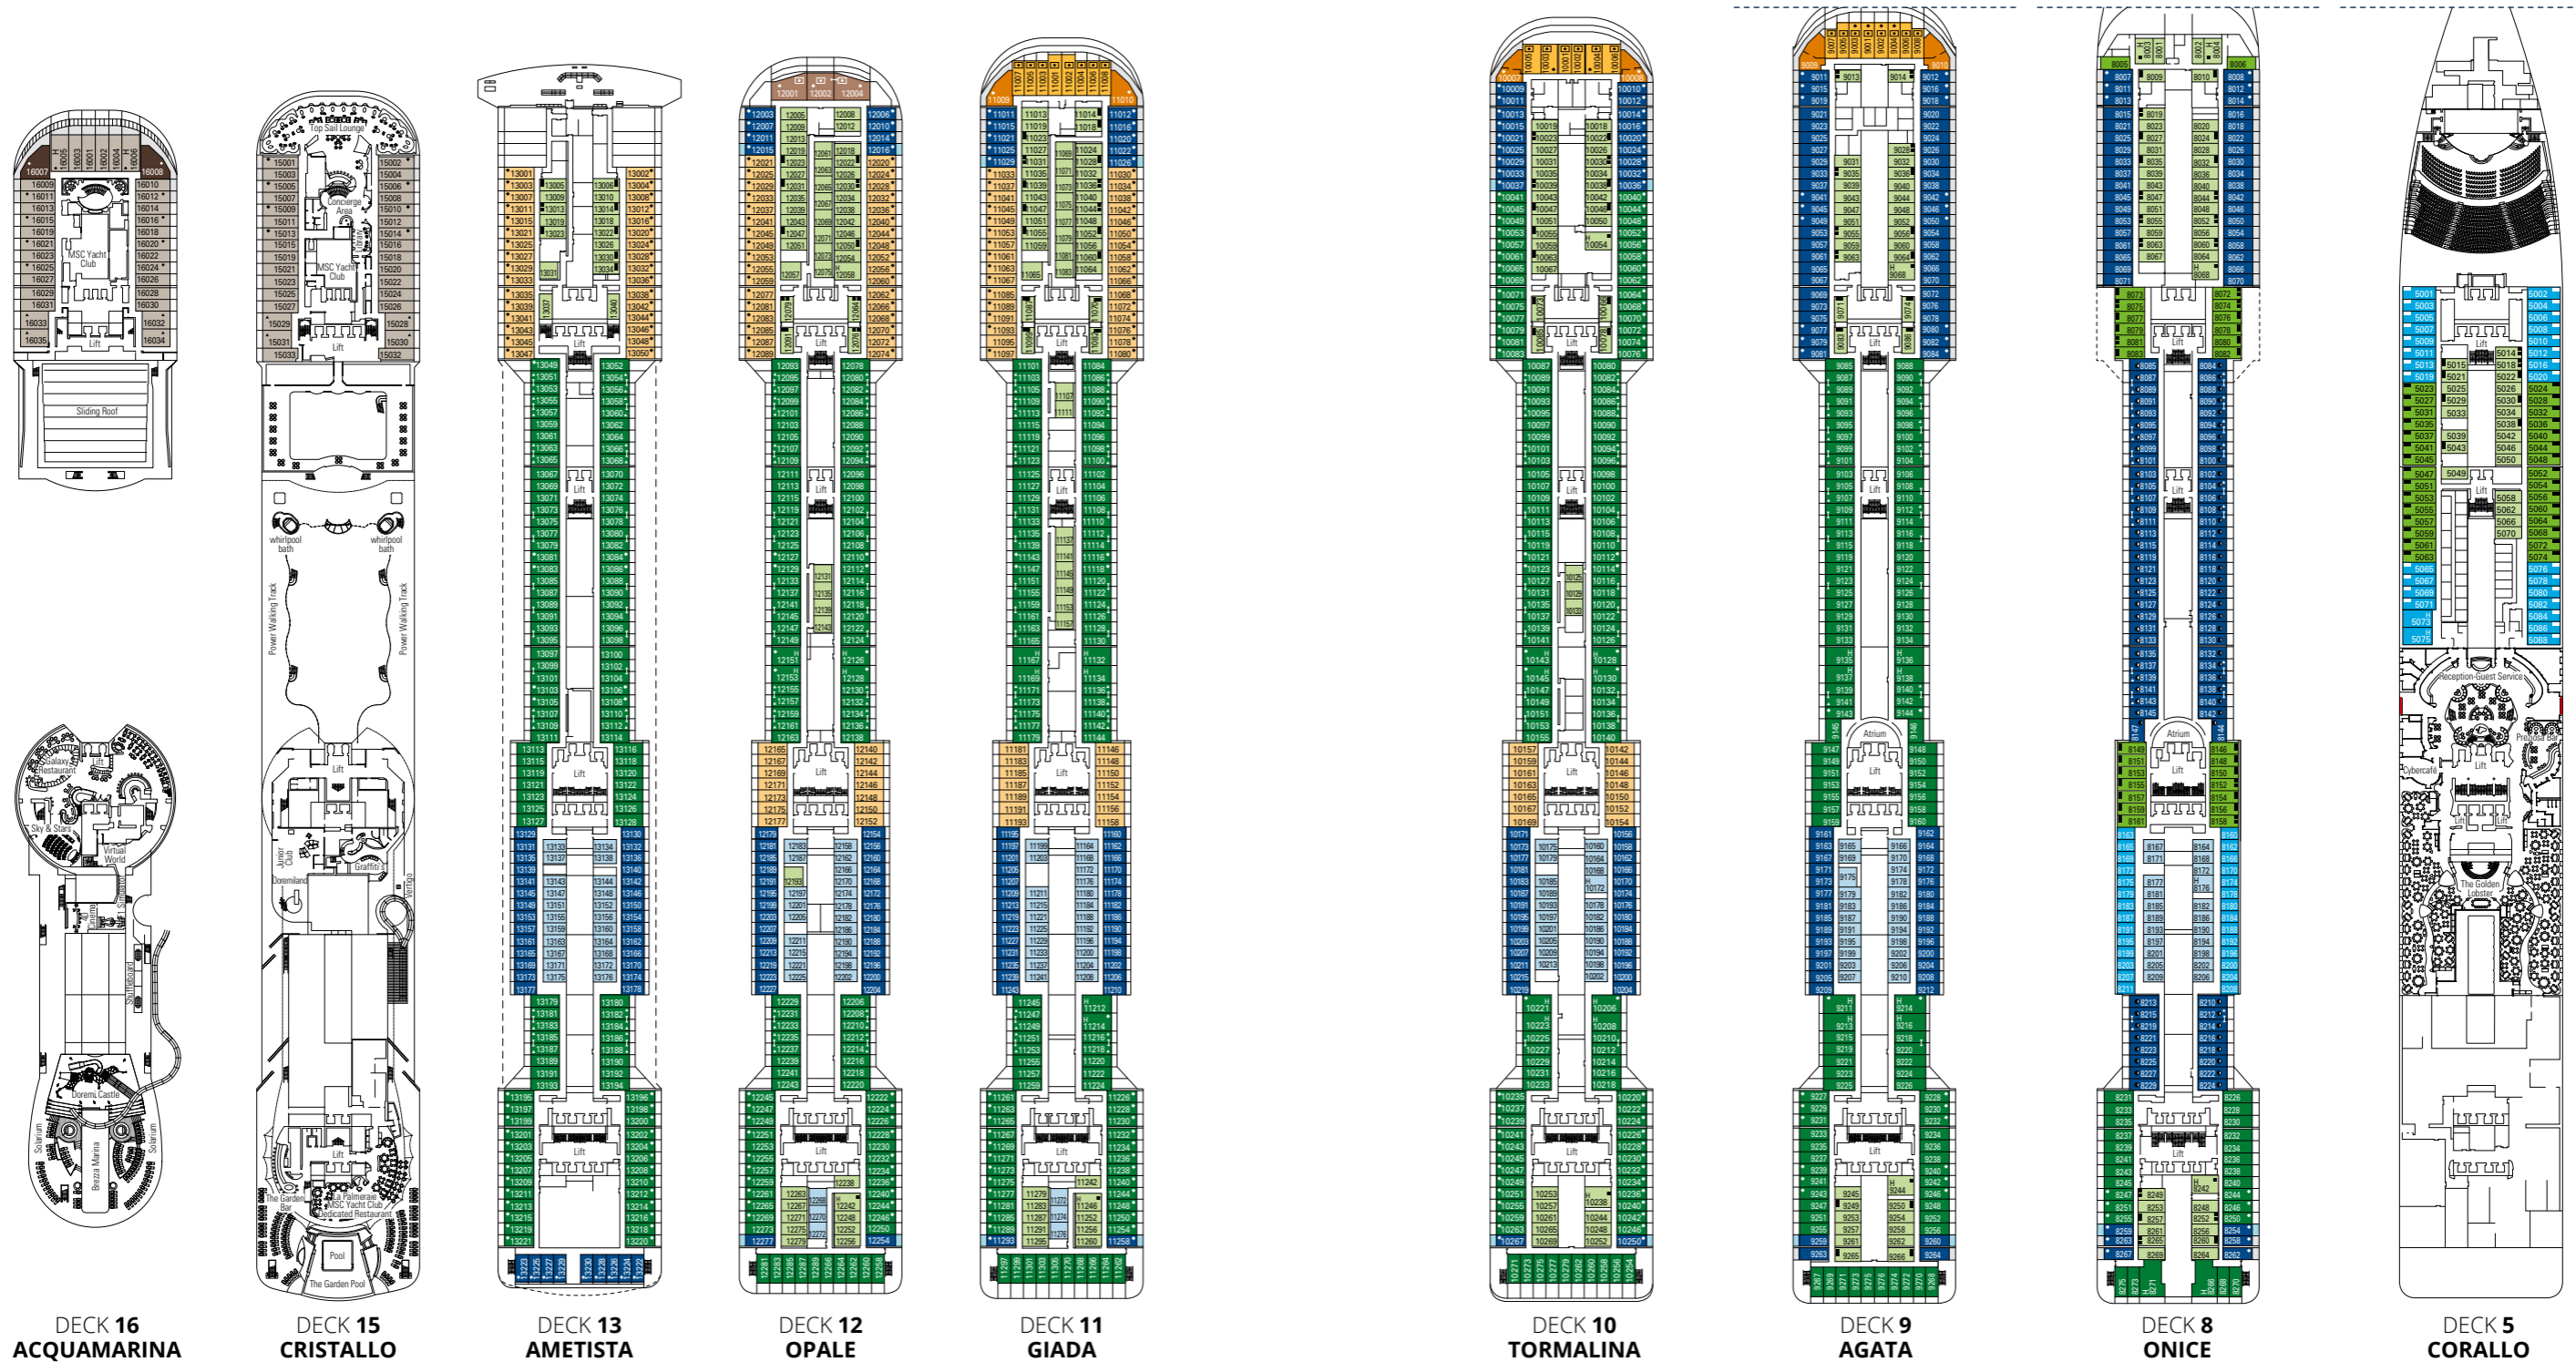

LEGEND

- ▲ Sofa bed
- Double sofa bed
- 3rd bed is a pullman bed
- 3rd and 4th beds are pullman beds
- ↔ Connecting Cabins
- ☐ Cabins with panoramic sealed window
- H Cabins for guests with disabilities or reduced mobility
- ★ Juliet balcony (non-walkable area)
- Cabins with partial view
- Balcony with metal balustrade
- Balcony with half glass half metal balustrade

* The ship offers many family cabins which are the combination of 2 connected cabins. Please contact your travel agent for all the available options.
• All cabins have one double bed convertible to two single beds.
• 3rd and 4th beds available in all categories.
◦ Sealed panoramic window.