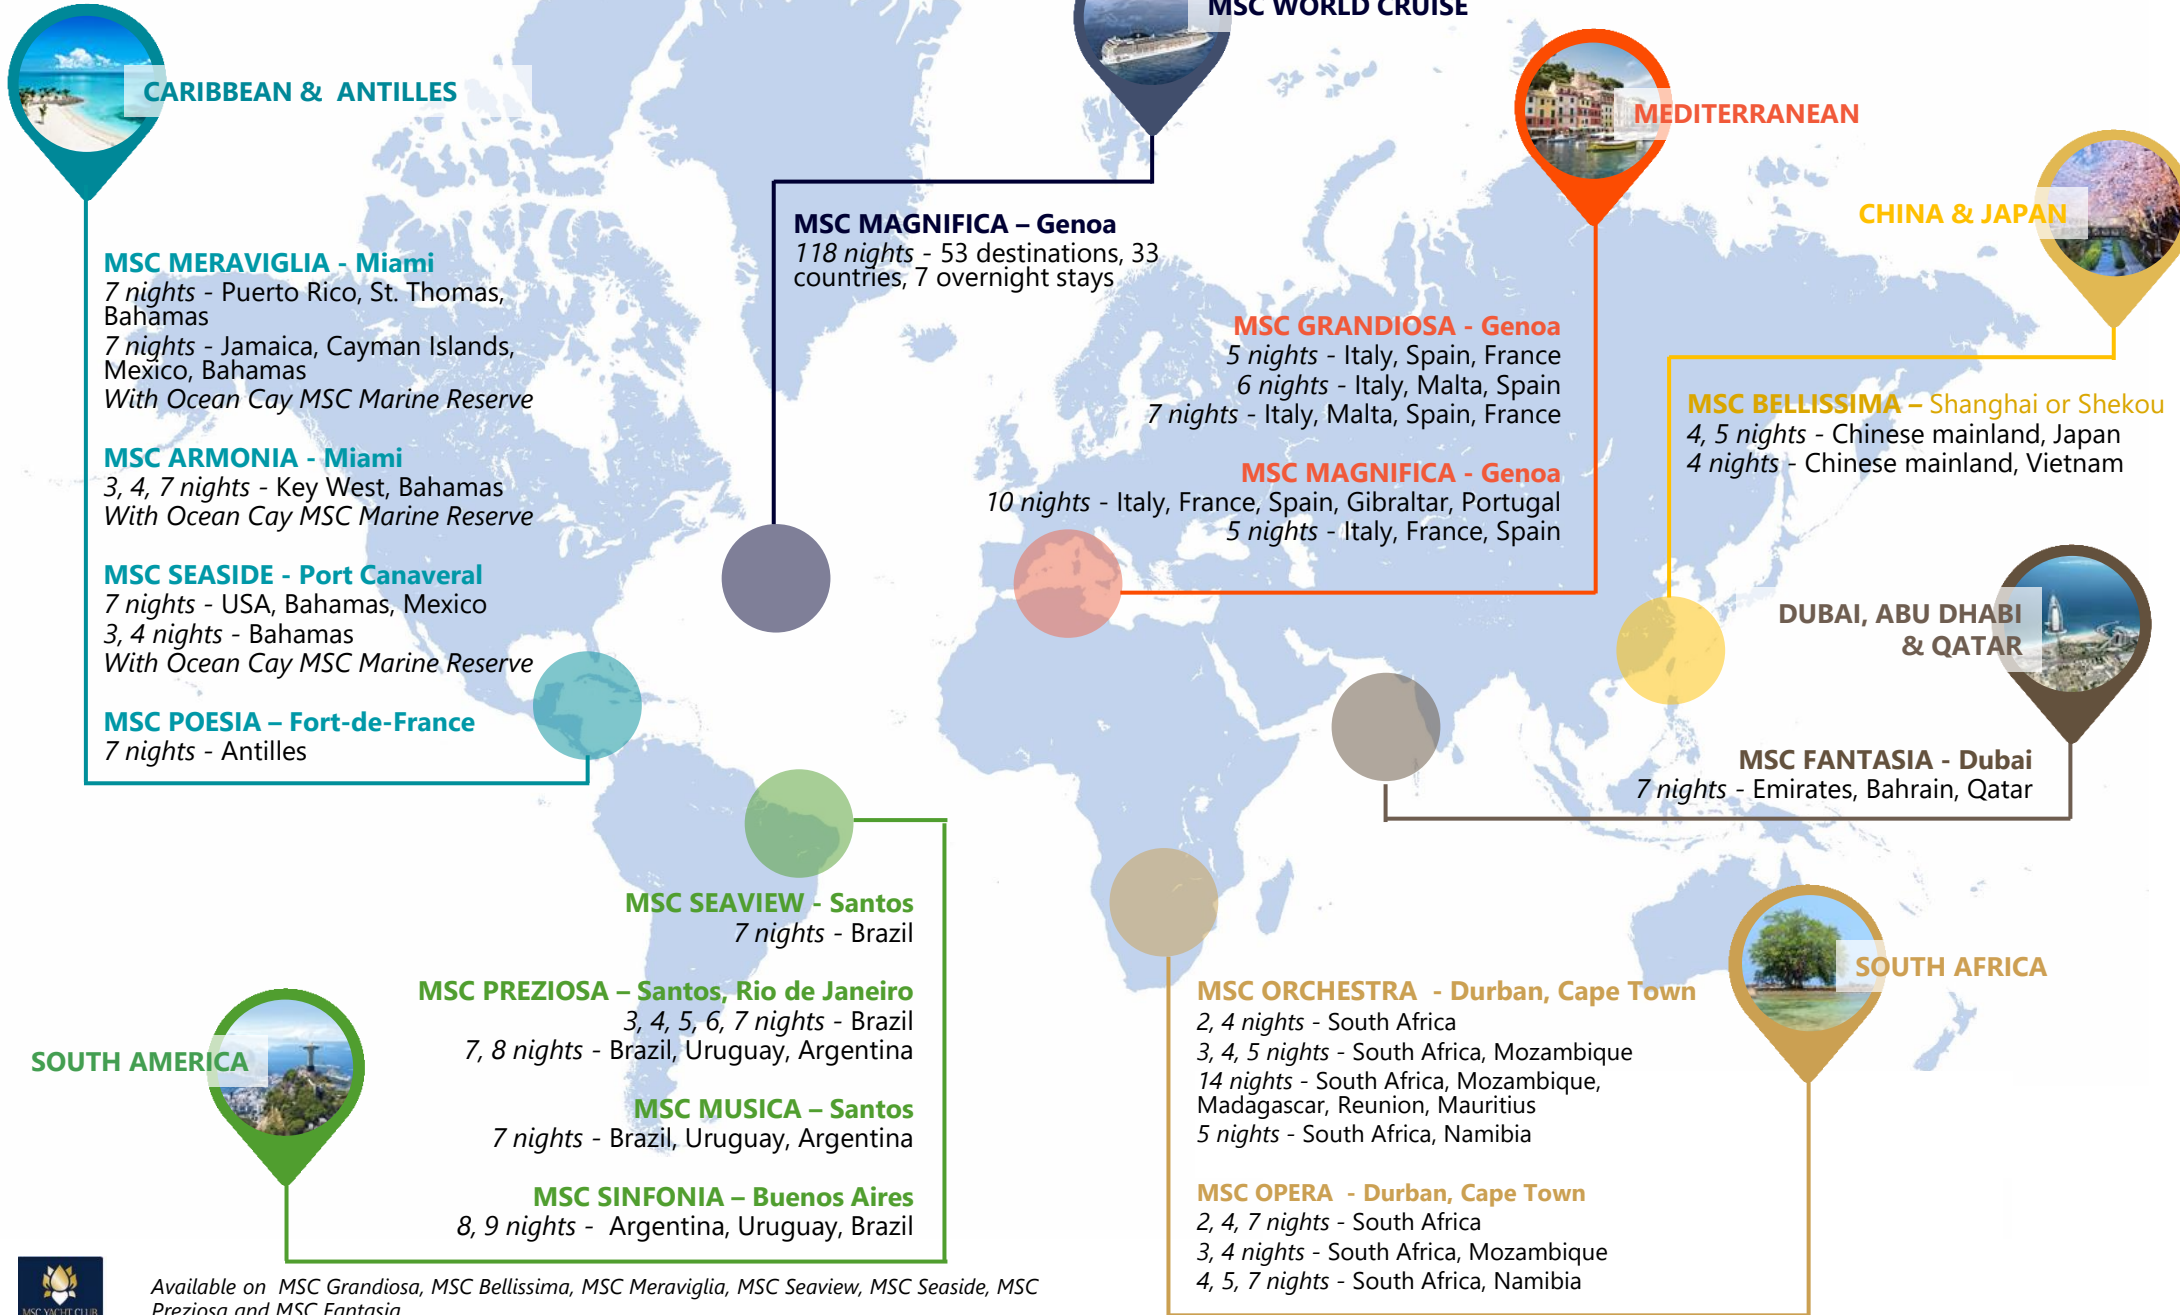

Fall & Winter 2020/21 Fleet Deployment

Starting October 31, 2020

Available on MSC Grandiosa, MSC Bellissima, MSC Meraviglia, MSC Seaview, MSC Seaside, MSC Preziosa and MSC Fantasia

Available on MSC Grandiosa, MSC, Bellissima, MSC Meraviglia, MSC Seaview and MSC Seaside