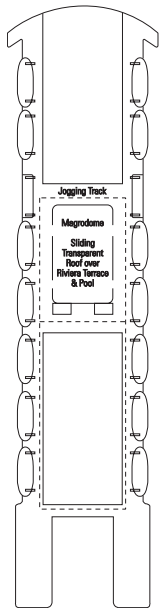

SHIP DETAILS

Gross Tonnage:	35,140
Guests:	1,064 DOUBLE OCCUPANCY
Total Guests:	1,492
Staterooms:	532
Crew:	535 APPROXIMATELY
Launch Date:	1997 / 2001 REFURBISHED
Speed:	20 knots
Length:	672 feet
Beam:	99 feet
Current:	110/220 volts

SUN DECK

POOL DECK