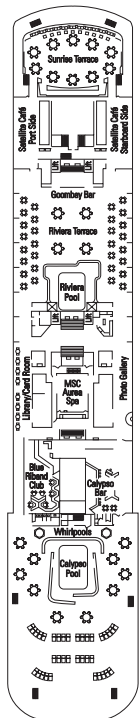

LOUNGE DECK