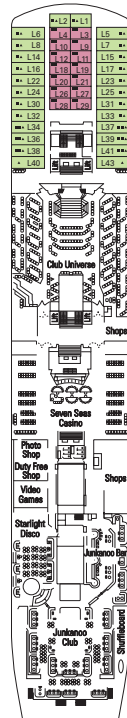

PREMIER DECK