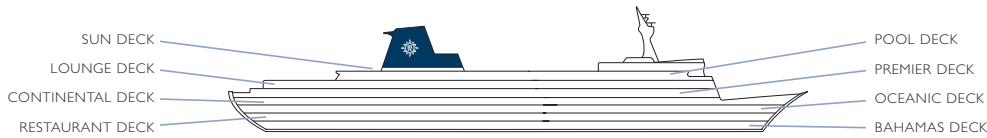

OUTDOOR BARS & POOL BARS

Calypso Bar	Calypso Pool Bar	Pool	50	6,243 sq. ft.
Goombay Bar	Riviera Pool Bar	Pool	–	see Riviera Terrace

ENTERTAINMENT & SHOPPING

Club Universe	Bar • Shows • Conferences	Lounge	510	7,061 sq. ft.
Seven Seas Casino	Roulette • Blackjack • Slot Machines • Bar	Lounge	110	4,413 sq. ft.
Card Room/Library	Games • Reading	Pool	–	–
Mercury Theater	Cinema	Continental	173	2,260 sq. ft.
Photo Gallery/Photo Shop	Photography • Photo Supplies	Lounge	–	–
Shopping Arcade	Duty-free Shopping • Jewelry • Cosmetics • Apparel • Electronics • MSC Logo Shop • MSC Travel Agency	Lounge	–	–

RESORT

Calypso Pool	Swimming Pool • 2 Whirlpools • Sunning • Relaxation	Pool	–	–
Riviera Pool	Swimming Pool • Sunning • Relaxation	Pool	–	–
MSC Aurea Spa	Spa • Fitness Center • Beauty Salon	Pool	–	796 sq. ft.
Jogging Track	Running • Walking	Sun	–	–

MSC MELODY

ACCOMODATIONS

1	Interior 4 beds
2	Interior 2 lower beds
3	Oceanview 2 bunk beds
4	Oceanview 2 lower beds
5	Interior 2 lower beds
6	Interior 2 lower beds

ACCOMODATIONS

7	Interior 2 lower beds
8	Oceanview 2 lower beds
9	Oceanview 2 lower beds
10	Oceanview 2 lower beds
11	Mini Suite
12	Suite