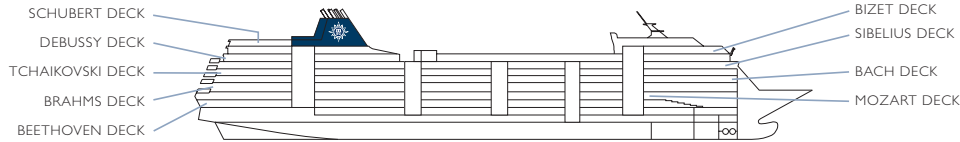

MSC SINFONIA