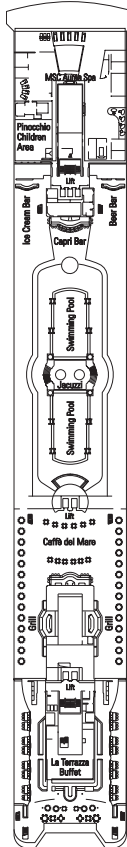

DECK 11
DEBUSSY