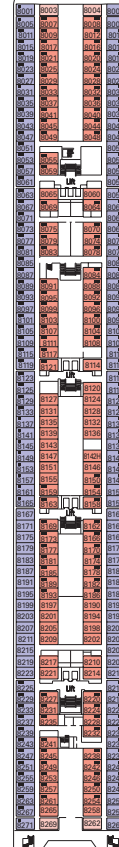

MSC SINFONIA FACT SHEET

SHIP DETAILS

Gross Tonnage	58,600	Beam	94'
Total Staterooms	777	Current	110/220 volts
Guests, Double Occupancy	1,544	Passenger Decks	9
Total Guests	2,087	Restaurants	4
Crew (approximate)	700	Indoor Bars & Lounges	9
Launch/Refurbish Date	2002/2005	Outdoor Bars & Pool Bars	1
Speed	19.5 knots	Pools	2
Length	824'	Whirlpools	2

BARS & LOUNGES

Sinfonia Lounge	Bar • Lounge • Music • Dancing	7 Brahms	379	8,439 sq. ft.
Pasha Club	Bar • Disco	12 Bizet	233	7,955 sq. ft.
Buddha Bar	Piano Bar	6 Mozart	97	2,260 sq. ft.
Shelagh's House	Irish Pub	5 Beethoven	106	4,047 sq. ft.
Manhattan Bar	Bar	5 Beethoven	236	8,686 sq. ft.
Café Le Baroque	Coffee Bar	6 Mozart	106	3,175 sq. ft.
Ambassador	Cigar Room	5 Beethoven	11	667 sq. ft.
San Remo Casino Bar	Casino Bar	6 Mozart	—	see San Remo Casino
San Carlo Theater Bar	Theater Bar	5 Beethoven	—	see San Carlo Theater

SHIP DETAILS

Gross Tonnage:	58,600
Guests:	1,544 DOUBLE OCCUPANCY
Total Guests:	2,087
Staterooms:	777
Crew:	700 APPROXIMATELY
Launch Date:	2002
Refurbish Date:	2005
Speed:	19.5 knots
Length:	824 feet
Beam:	94 feet
Current:	110/220 volts

DECK 13
SCHUBERT

DECK 12
BIZET

DECK 11
DEBUSSY

DECK 10
SIBELIUS

DECK 9
TCHAIKOVSKI

DECK 8
BACH

DECK 7
BRAHMS

DECK 6
MOZART