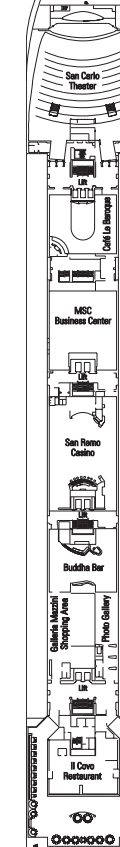

MSC SINFONIA FACT SHEET

SHIP DETAILS

Gross Tonnage	58,600	Beam	94'
Total Staterooms	777	Current	110/220 volts
Guests, Double Occupancy	1,544	Passenger Decks	9
Total Guests	2,087	Restaurants	4
Crew (approximate)	700	Indoor Bars & Lounges	9
Launch/Refurbish Date	2002/2005	Outdoor Bars & Pool Bars	1
Speed	19.5 knots	Pools	2
Length	824'	Whirlpools	2

BARS & LOUNGES

Sinfonia Lounge	Bar • Lounge • Music • Dancing	7 Brahms	379	8,439 sq. ft.
Pasha Club	Bar • Disco	12 Bizet	233	7,955 sq. ft.
Buddha Bar	Piano Bar	6 Mozart	97	2,260 sq. ft.
Shelagh's House	Irish Pub	5 Beethoven	106	4,047 sq. ft.
Manhattan Bar	Bar	5 Beethoven	236	8,686 sq. ft.
Café Le Baroque	Coffee Bar	6 Mozart	106	3,175 sq. ft.
Ambassador	Cigar Room	5 Beethoven	11	667 sq. ft.
San Remo Casino Bar	Casino Bar	6 Mozart	—	see San Remo Casino
San Carlo Theater Bar	Theater Bar	5 Beethoven	—	see San Carlo Theater

SHIP DETAILS

Gross Tonnage:	58,600
Guests:	1,544 DOUBLE OCCUPANCY
Total Guests:	2,087
Staterooms:	777
Crew:	700 APPROXIMATELY
Launch Date:	2002
Refurbish Date:	2005
Speed:	19.5 knots
Length:	824 feet
Beam:	94 feet
Current:	110/220 volts

DECK 13
SCHUBERT

DECK 12
BIZET

DECK 11
DEBUSSY

DECK 10
SIBELIUS

DECK 9
TCHAIKOVSKI

DECK 8
BACH

DECK 7
BRAHMS

DECK 6
MOZART