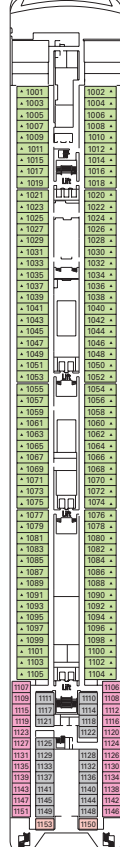

MSC SINFONIA FACT SHEET

SHIP DETAILS

Gross Tonnage	58,600	Beam	94'
Total Staterooms	777	Current	110/220 volts
Guests, Double Occupancy	1,544	Passenger Decks	9
Total Guests	2,087	Restaurants	4
Crew (approximate)	700	Indoor Bars & Lounges	9
Launch/Refurbish Date	2002/2005	Outdoor Bars & Pool Bars	1
Speed	19.5 knots	Pools	2
Length	824'	Whirlpools	2

- ▲ Sofa bed
 - 3rd bed is a bunk bed
 - 3rd & 4th beds are bunk beds
 - ◆ Double sofa bed
 - ∩ Connecting staterooms
 - H Disabled stateroom
- 3rd bed available in CAT: 1, 2, 3, 4, 7, 8, 9, 10, 11
- 4th bed available in CAT: 1, 2, 3, 4, 8, 9, 10
- Two single beds are convertible to a European king-size bed except in wheelchair accessible staterooms (H)
- European king-size beds in suites are not convertible to two single beds

SHIP DETAILS

Gross Tonnage:	58,600
Guests:	1,544 DOUBLE OCCUPANCY
Total Guests:	2,087
Staterooms:	777
Crew:	700 APPROXIMATELY
Launch Date:	2002
Refurbish Date:	2005
Speed:	19.5 knots
Length:	824 feet
Beam:	94 feet
Current:	110/220 volts

DECK 13
SCHUBERT

DECK 12
BIZET

DECK 11
DEBUSSY

DECK 10
SIBELIUS

DECK 9
TCHAIKOVSKI

DECK 8
BACH

DECK 7
BRAHMS

DECK 6
MOZART