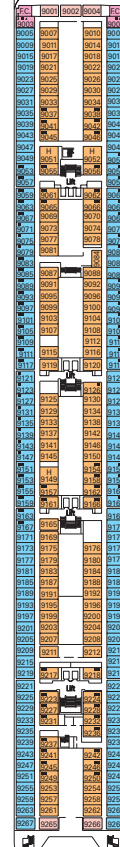

MSC SINFONIA FACT SHEET

SHIP DETAILS

Gross Tonnage	58,600	Beam	94'
Total Staterooms	777	Current	110/220 volts
Guests, Double Occupancy	1,544	Passenger Decks	9
Total Guests	2,087	Restaurants	4
Crew (approximate)	700	Indoor Bars & Lounges	9
Launch/Refurbish Date	2002/2005	Outdoor Bars & Pool Bars	1
Speed	19.5 knots	Pools	2
Length	824'	Whirlpools	2

BARS & LOUNGES

Sinfonia Lounge	Bar • Lounge • Music • Dancing	7 Brahms	379	8,439 sq. ft.
Pasha Club	Bar • Disco	12 Bizet	233	7,955 sq. ft.
Buddha Bar	Piano Bar	6 Mozart	97	2,260 sq. ft.
Shelagh's House	Irish Pub	5 Beethoven	106	4,047 sq. ft.
Manhattan Bar	Bar	5 Beethoven	236	8,686 sq. ft.
Café Le Baroque	Coffee Bar	6 Mozart	106	3,175 sq. ft.
Ambassador	Cigar Room	5 Beethoven	11	667 sq. ft.
San Remo Casino Bar	Casino Bar	6 Mozart	—	see San Remo Casino
San Carlo Theater Bar	Theater Bar	5 Beethoven	—	see San Carlo Theater

SHIP DETAILS

Gross Tonnage:	58,600
Guests:	1,544 DOUBLE OCCUPANCY
Total Guests:	2,087
Staterooms:	777
Crew:	700 APPROXIMATELY
Launch Date:	2002
Refurbish Date:	2005
Speed:	19.5 knots
Length:	824 feet
Beam:	94 feet
Current:	110/220 volts

DECK 13
SCHUBERT

DECK 12
BIZET

DECK 11
DEBUSSY

DECK 10
SIBELIUS

DECK 9
TCHAIKOVSKI

DECK 8
BACH

DECK 7
BRAHMS

DECK 6
MOZART