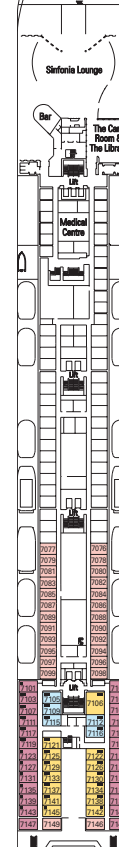

MSC SINFONIA FACT SHEET

SHIP DETAILS

Gross Tonnage	58,600	Beam	94'
Total Staterooms	777	Current	110/220 volts
Guests, Double Occupancy	1,544	Passenger Decks	9
Total Guests	2,087	Restaurants	4
Crew (approximate)	700	Indoor Bars & Lounges	9
Launch/Refurbish Date	2002/2005	Outdoor Bars & Pool Bars	1
Speed	19.5 knots	Pools	2
Length	824'	Whirlpools	2

- ▲ Sofa bed
 - 3rd bed is a bunk bed
 - 3rd & 4th beds are bunk beds
 - ◆ Double sofa bed
 - ∩ Connecting staterooms
 - H Disabled stateroom
- 3rd bed available in CAT: 1, 2, 3, 4, 7, 8, 9, 10, 11
- 4th bed available in CAT: 1, 2, 3, 4, 8, 9, 10
- Two single beds are convertible to a European king-size bed except in wheelchair accessible staterooms (H)
- European king-size beds in suites are not convertible to two single beds

SHIP DETAILS

Gross Tonnage:	58,600
Guests:	1,544 DOUBLE OCCUPANCY
Total Guests:	2,087
Staterooms:	777
Crew:	700 APPROXIMATELY
Launch Date:	2002
Refurbish Date:	2005
Speed:	19.5 knots
Length:	824 feet
Beam:	94 feet
Current:	110/220 volts

DECK 13
SCHUBERT

DECK 12
BIZET

DECK 11
DEBUSSY

DECK 10
SIBELIUS

DECK 9
TCHAIKOVSKI

DECK 8
BACH

DECK 7
BRAHMS

DECK 6
MOZART