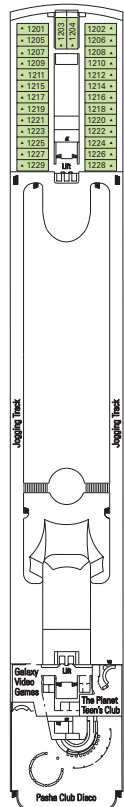

SHIP DETAILS

Gross Tonnage:	58,600
Guests:	1,544 DOUBLE OCCUPANCY
Total Guests:	2,087
Staterooms:	777
Crew:	700 APPROXIMATELY
Launch Date:	2002
Refurbish Date:	2005
Speed:	19.5 knots
Length:	824 feet
Beam:	94 feet
Current:	110/220 volts

DECK 12
BIZET