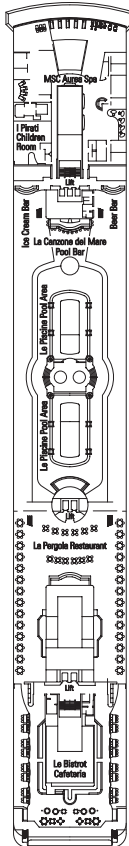

DECK 11
VIVALDI