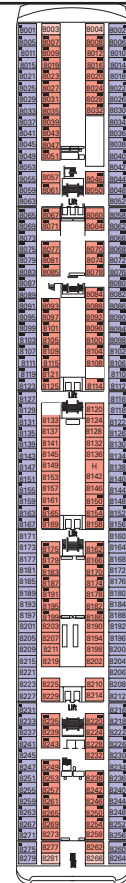

DECK 8
PAGANINI