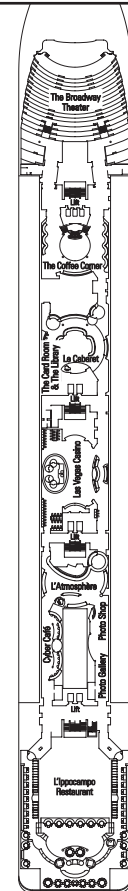

DECK 6
PUCCINI