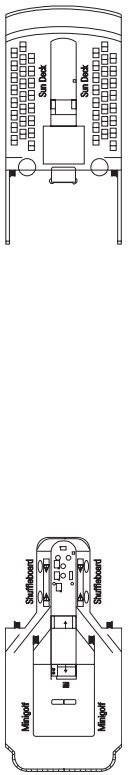

SHIP DETAILS

Gross Tonnage:	59,000
Guests:	1,560 DOUBLE OCCUPANCY
Total Guests:	2,069
Staterooms:	780
Crew:	700 APPROXIMATELY
Launch Date:	2003
Speed:	19.5 knots
Length:	824 feet
Beam:	94 feet
Current:	110/220 volts

DECK 13
SUN