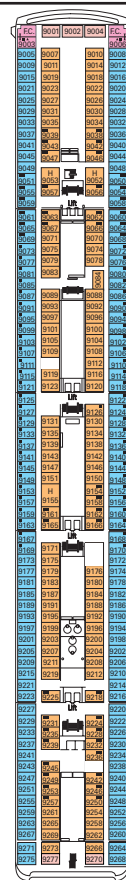

DECK 9
ALBINONI