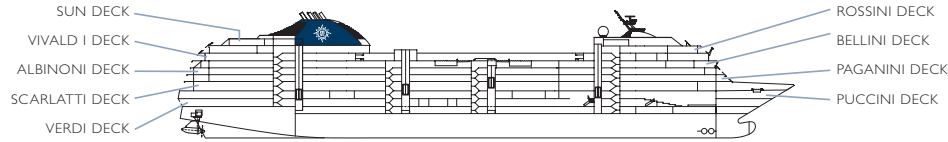

MSC LIRICA

ACCOMODATIONS

1	Interior 2 lower beds
2	Interior 2 lower beds
3	Interior 2 lower beds
4	Interior 2 lower beds
5	Interior 2 lower beds
6*	Oceanview 2 lower beds

ACCOMODATIONS

7	Oceanview 2 lower beds
8	Oceanview 2 lower beds
9	Oceanview 2 lower beds
10	Oceanview 2 lower beds
11	Balcony Suite European king bed

* Certain staterooms have obstructed views.

STATEROOM SYMBOLS KEY

- ▲ Sofa bed
- 3rd bed is a bunk bed
- 3rd & 4th beds are bunk beds
- Double sofa bed
- ∩ Connecting staterooms
- H Disabled stateroom
- 3rd bed available in CAT: 1, 2, 3, 4, 7, 8, 9, 10, 11
- 4th bed available in CAT: 1, 2, 3, 4, 8, 9, 10
- Two single beds are convertible to a European king-size bed except in wheelchair accessible staterooms (H)
- European king-size beds in suites are not convertible to two single beds

SHIP DETAILS

Gross Tonnage:	59,000
Guests:	1,560 DOUBLE OCCUPANCY
Total Guests:	2,069
Staterooms:	780
Crew:	700 APPROXIMATELY
Launch Date:	2003
Speed:	19.5 knots
Length:	824 feet
Beam:	94 feet
Current:	110/220 volts