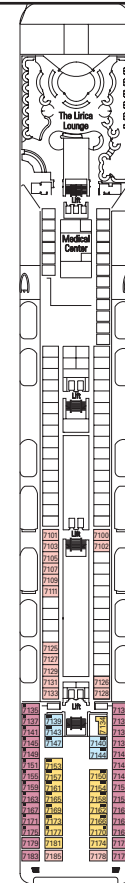

DECK 7
SCARLATTI