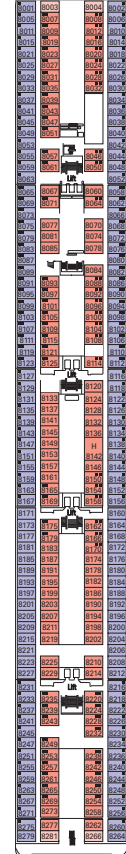

DECK 8
LA TRAVIATA