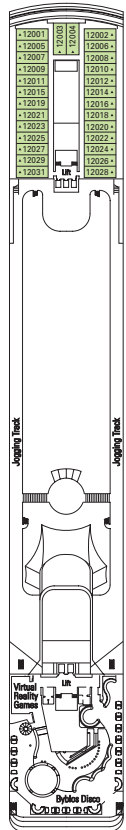

SHIP DETAILS

Gross Tonnage:	59,000
Guests:	1,712 DOUBLE OCCUPANCY
Total Guests:	2,055
Staterooms:	856
Crew:	700 APPROXIMATELY
Launch Date:	2004
Speed:	19.5 knots
Length:	824 feet
Beam:	94 feet
Current:	110/220 volts

DECK 12
LA BOHÈME