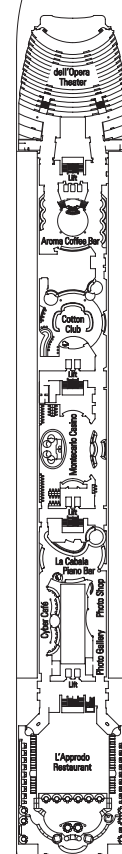

DECK 6
OTELLO