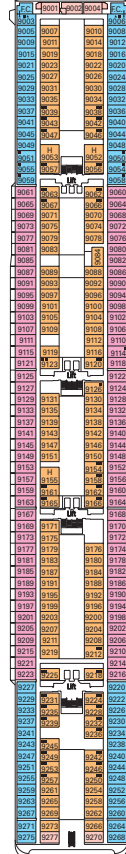

DECK 9
NORMA