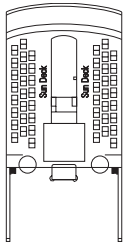

SHIP DETAILS

Gross Tonnage:	59,000
Guests:	1,712 DOUBLE OCCUPANCY
Total Guests:	2,055
Staterooms:	856
Crew:	700 APPROXIMATELY
Launch Date:	2004
Speed:	19.5 knots
Length:	824 feet
Beam:	94 feet
Current:	110/220 volts

DECK 13
SUN