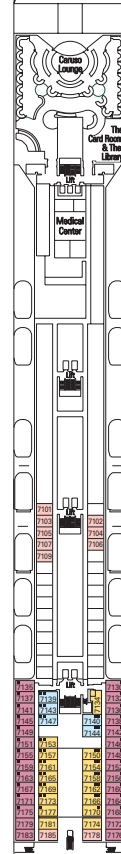

DECK 7
RIGOLETTO