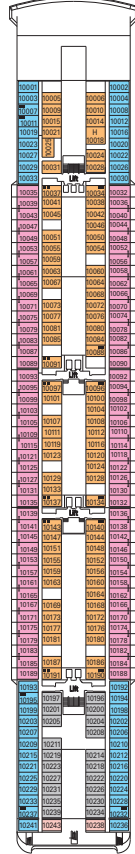

DECK 10
TURANDOT