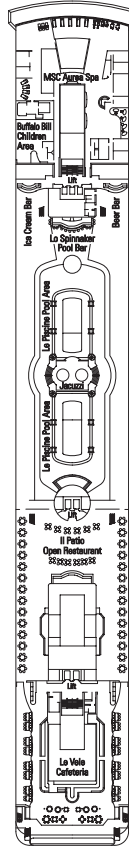

DECK 11
TOSCA