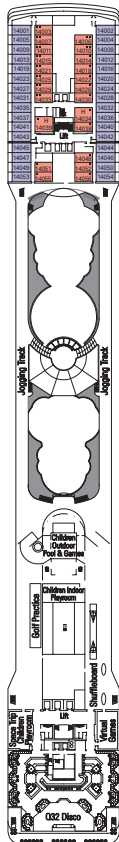

SHIP DETAILS

Gross Tonnage:	92,400
Guests:	2,550 DOUBLE OCCUPANCY
Total Guests:	3,013
Staterooms:	1,275
Crew:	987 APPROXIMATELY
Launch Date:	2006
Speed:	23 knots
Length:	964 feet
Beam:	121 feet
Current:	110/220 volts

DECK 16
SPORT

DECK 14
CAPRICCIO