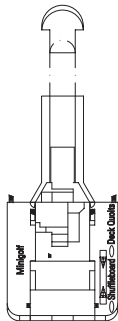

MSC MUSICA

SPORT DECK
CANTATA DECK
VIVACE DECK
ADAGIO DECK
INTERMEZZO DECK
MAESTOSO DECK
GRAZIOSO DECK

CAPRICCIO DECK
VIRTUOSO DECK
MINUETTO DECK
FORTE DECK
BRILLANTE DECK
ANDANTE DECK

ACCOMODATIONS

1	Interior
2	Interior
3	Interior
4†	Oceanview
5*	Oceanview
6	Balcony
7	Balcony

ACCOMODATIONS

8	Balcony
9	Superior Balcony
10	Superior Balcony
11	Superior Balcony
12	Balcony Suite

† Staterooms feature porthole windows.

* Certain staterooms have obstructed views.

STATEROOM SYMBOLS KEY

- ▲ Sofa bed
- 3rd bed is a bunk bed
- 3rd & 4th beds are bunk beds
- Double sofa bed
- ∩ Connecting staterooms
- H Disabled stateroom
- 3rd bed available in CAT: 1, 2, 3, 4, 5, 9, 10, 11, 12
- 4th bed available in CAT: 1, 2, 3, 4, 5, 9
- All staterooms are two single beds convertible to a European king size bed except disabled staterooms (H)

SHIP DETAILS

Gross Tonnage:	92,400
Guests:	2,550 DOUBLE OCCUPANCY
Total Guests:	3,013
Staterooms:	1,275
Crew:	987 APPROXIMATELY
Launch Date:	2006
Speed:	23 knots
Length:	964 feet
Beam:	121 feet
Current:	110/220 volts

DECK 16
SPORT

DECK 15
CANTATA