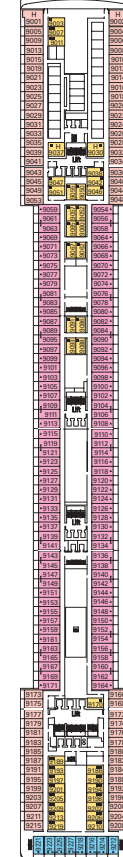

DECK 9
INTERMEZZO