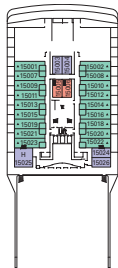

DECK 15
CANTATA