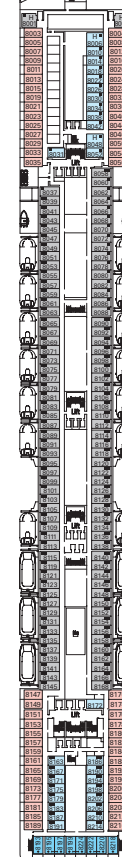

DECK 8
FORTE