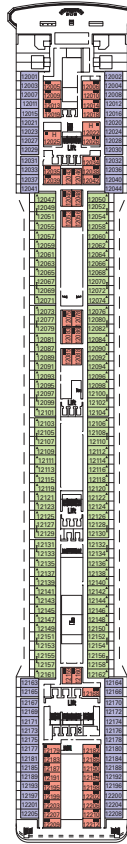

DECK 12
VIRTUOSO