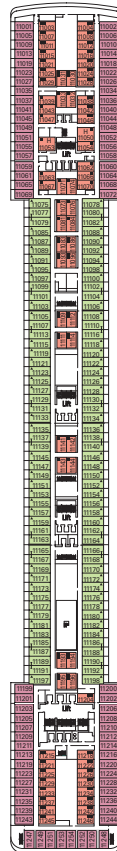

DECK 11
ADAGIO