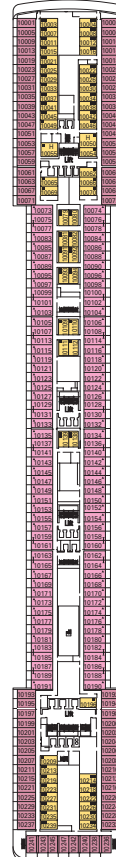

DECK 10
MINUETTO