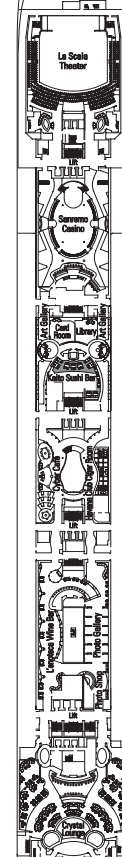

DECK 7
MAESTOSO