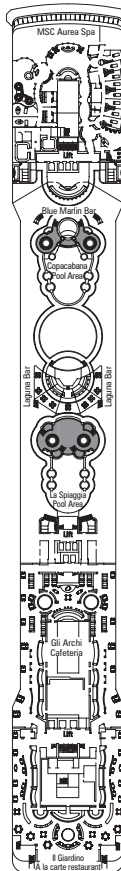

MSC MUSICA FACT SHEET

SHIP DETAILS

Gross Tonnage	92,400	Beam	121'
Total Staterooms	1,275	Current	110/220 volts
Guests, Double Occupancy	2,550	Passenger Decks	12
Total Guests	3,013	Restaurants	5
Crew (approximate)	987	Indoor Bars & Lounges	10
Launch Date	2006	Outdoor Bars & Pool Bars	2
Speed	23 knots	Pools	2
Length	964'	Whirlpools	7

INDOOR BARS & LOUNGES

Il Tucano	Bar • Lounge • Music • Dancing	6 Brillante	477	9,903 sq. ft.
The Crystal Lounge	Bar • Lounge • Music • Dancing	7 Maestoso	336	9,149 sq. ft.
Bar della Cascata	Bar	5 Grazioso	142	4,306 sq. ft.
The Diamond Bar	Bar	6 Brillante	45	2,045 sq. ft.
The Golden Bar	Bar	6 Brillante	45	2,045 sq. ft.
Blue Velvet Bar	Coffee Bar	6 Brillante	220	5,382 sq. ft.
Q32	Bar • Disco	14 Capriccio	172	6,620 sq. ft.
L'Enoteca	Wine Bar	7 Maestoso	135	3,488 sq. ft.
Havana Club	Bar • Cigar Room	7 Maestoso	32	1,507 sq. ft.
San Remo Casino Bar	Casino Bar	7 Maestoso	–	see San Remo Casino

- ▲ Sofa bed
- 3rd bed is a bunk bed
- 3rd & 4th beds are bunk beds
- ◆ Double sofa bed
- ∩ Connecting staterooms
- H Disabled stateroom
- 3rd bed available in CAT: 1, 2, 3, 4, 5, 9, 10, 11, 12
- 4th bed available in CAT: 1, 2, 3, 4, 5, 9
- All staterooms are two single beds convertible to a European king size bed except disabled staterooms (H)

DECK 16
SPORT

DECK 15
CANTATA

DECK 14
CAPRICCIO

DECK 13
VIVACE

DECK 12
VIRTUOSO

DECK 11
ADAGIO

DECK 10
MINUETTO

DECK 9
INTERMEZZO