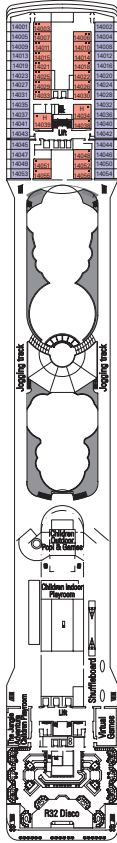

SHIP DETAILS

Gross Tonnage:	92,400
Guests:	2,550 DOUBLE OCCUPANCY
Total Guests:	3,013
Staterooms:	1,275
Crew:	987 APPROXIMATELY
Launch Date:	2007
Speed:	23 knots
Length:	964 feet
Beam:	121 feet
Current:	110/220 volts

DECK 16
SPORT

DECK 14
CHITARRA