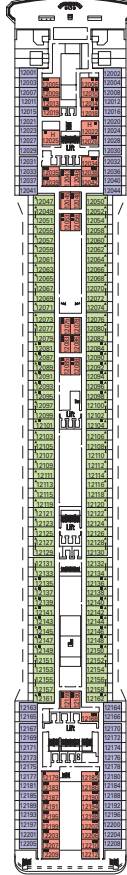

## SHIP DETAILS

Gross Tonnage	92,400	Beam	121'
Total Staterooms	1,275	Current	110/220 volts
Guests, Double Occupancy	2,550	Passenger Decks	12
Total Guests	3,013	Restaurants	5
Crew (approximate)	987	Indoor Bars & Lounges	10
Launch Date	2007	Outdoor Bars & Pool Bars	2
Speed	23 knots	Pools	2
Length	964'	Whirlpools	7

### SEATS

## SHIP DETAILS

Gross Tonnage:	92,400
Guests:	2,550 DOUBLE OCCUPANCY
Total Guests:	3,013
Staterooms:	1,275
Crew:	987 APPROXIMATELY
Launch Date:	2007
Speed:	23 knots
Length:	964 feet
Beam:	121 feet
Current:	110/220 volts

DECK 16  
SPORT

DECK 15  
XILOFONO

DECK 14  
CHITARRA

DECK 13  
MANDOLINO

DECK 12  
CLARINETTO

DECK 11  
FLAUTO

DECK 10  
LIRA

DECK 9  
VIOLA