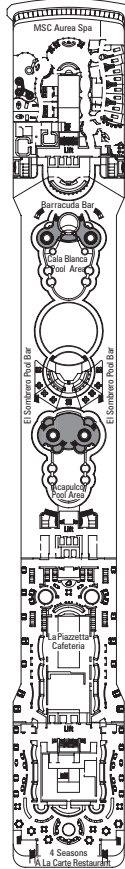

## SHIP DETAILS

Gross Tonnage	92,400	Beam	121'
Total Staterooms	1,275	Current	110/220 volts
Guests, Double Occupancy	2,550	Passenger Decks	12
Total Guests	3,013	Restaurants	5
Crew (approximate)	987	Indoor Bars & Lounges	10
Launch Date	2007	Outdoor Bars & Pool Bars	2
Speed	23 knots	Pools	2
Length	964'	Whirlpools	7

### SEATS

#### INDOOR BARS & LOUNGES

The Shaker Lounge	Bar • Lounge • Music • Dancing	7 Saxofono	330	9,149 sq. ft.
The Savannah Bar	Bar • Lounge • Music • Dancing	6 Violino	477	9,902 sq. ft.
R32	Bar • Disco	14 Chitarra	172	6,619 sq. ft.
L'Incontro Bar	Bar	5 Pianoforte	142	4,305 sq. ft.
The Amber Bar	Bar	6 Violino	45	2,045 sq. ft.
The Purple Bar	Bar	6 Violino	220	5,381 sq. ft.
Zaffiro Bar	Bar	6 Violino	45	2,045 sq. ft.
La Cantinella	Wine Bar	7 Saxofono	120	3,229 sq. ft.
La Cubana	Bar • Cigar Room	7 Saxofono	32	1,506 sq. ft.
Palm Beach Casino Bar	Casino Bar	7 Saxofono	–	see Palm Beach Casino

DECK 16  
SPORT

DECK 15  
XILOFONO

DECK 14  
CHITARRA

DECK 13  
MANDOLINO

DECK 12  
CLARINETTO

DECK 11  
FLAUTO

DECK 10  
LIRA

DECK 9  
VIOLA