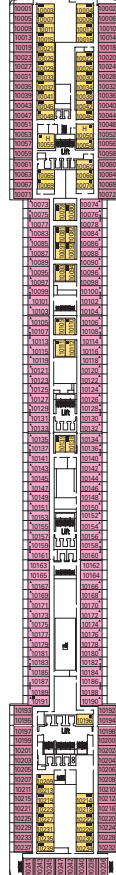

## SHIP DETAILS

Gross Tonnage	92,400	Beam	121'
Total Staterooms	1,275	Current	110/220 volts
Guests, Double Occupancy	2,550	Passenger Decks	12
Total Guests	3,013	Restaurants	5
Crew (approximate)	987	Indoor Bars & Lounges	10
Launch Date	2007	Outdoor Bars & Pool Bars	2
Speed	23 knots	Pools	2
Length	964'	Whirlpools	7

### SEATS

## SHIP DETAILS

Gross Tonnage:	92,400
Guests:	2,550 DOUBLE OCCUPANCY
Total Guests:	3,013
Staterooms:	1,275
Crew:	987 APPROXIMATELY
Launch Date:	2007
Speed:	23 knots
Length:	964 feet
Beam:	121 feet
Current:	110/220 volts

DECK 16  
SPORT

DECK 15  
XILOFONO

DECK 14  
CHITARRA

DECK 13  
MANDOLINO

DECK 12  
CLARINETTO

DECK 11  
FLAUTO

DECK 10  
LIRA

DECK 9  
VIOLA