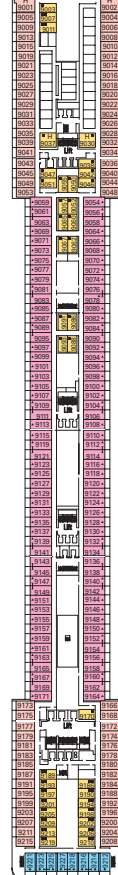

## SHIP DETAILS

Gross Tonnage	92,400	Beam	121'
Total Staterooms	1,275	Current	110/220 volts
Guests, Double Occupancy	2,550	Passenger Decks	12
Total Guests	3,013	Restaurants	5
Crew (approximate)	987	Indoor Bars & Lounges	10
Launch Date	2007	Outdoor Bars & Pool Bars	2
Speed	23 knots	Pools	2
Length	964'	Whirlpools	7

### SEATS

## SHIP DETAILS

Gross Tonnage:	92,400
Guests:	2,550 DOUBLE OCCUPANCY
Total Guests:	3,013
Staterooms:	1,275
Crew:	987 APPROXIMATELY
Launch Date:	2007
Speed:	23 knots
Length:	964 feet
Beam:	121 feet
Current:	110/220 volts

DECK 16  
SPORT

DECK 15  
XILOFONO

DECK 14  
CHITARRA

DECK 13  
MANDOLINO

DECK 12  
CLARINETTO

DECK 11  
FLAUTO

DECK 10  
LIRA

DECK 9  
VIOLA