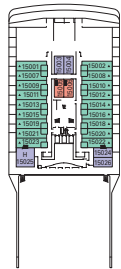

DECK 15
XILOFONO