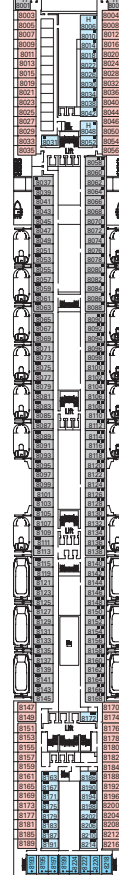

MSC ORCHESTRA

SPORT DECK
CHITARRA DECK
CLARINETTO DECK
LIRA DECK
ARPA DECK
VIOLINO DECK
VIOLONCELLO DECK

XILOFONO DECK
MANDOLINO DECK
FLAUTO DECK
VIOLA DECK
SAXOFONO DECK
PIANOFORTE DECK

ACCOMODATIONS

1	Interior
2	Interior
3	Interior
4†	Oceanview
5*	Oceanview
6	Balcony
7	Balcony

ACCOMODATIONS

8	Balcony
9	Superior Balcony
10	Superior Balcony
11	Superior Balcony
12	Balcony Suite

† Staterooms feature porthole windows.

* Certain staterooms have obstructed views.

STATEROOM SYMBOLS KEY

- ▲ Sofa bed
- 3rd bed is a bunk bed
- 3rd & 4th beds are bunk beds
- Double sofa bed
- ∩ Connecting staterooms
- H Disabled stateroom
- 3rd bed available in CAT: 1, 2, 3, 4, 5, 9, 10, 11, 12
- 4th bed available in CAT: 1, 2, 3, 4, 5, 9, 11
- All staterooms are two single beds convertible to a European king size bed except disabled staterooms (H)

SHIP DETAILS

Gross Tonnage:	92,400
Guests:	2,550 DOUBLE OCCUPANCY
Total Guests:	3,013
Staterooms:	1,275
Crew:	987 APPROXIMATELY
Launch Date:	2007
Speed:	23 knots
Length:	964 feet
Beam:	121 feet
Current:	110/220 volts

DECK 16
SPORT

DECK 8
ARPA