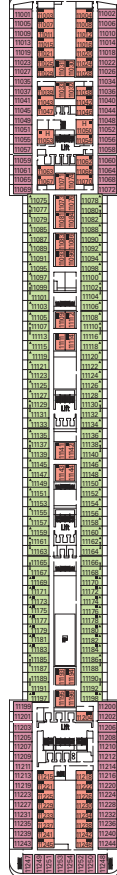

## SHIP DETAILS

Gross Tonnage	92,400	Beam	121'
Total Staterooms	1,275	Current	110/220 volts
Guests, Double Occupancy	2,550	Passenger Decks	12
Total Guests	3,013	Restaurants	5
Crew (approximate)	987	Indoor Bars & Lounges	10
Launch Date	2007	Outdoor Bars & Pool Bars	2
Speed	23 knots	Pools	2
Length	964'	Whirlpools	7

### SEATS

## SHIP DETAILS

Gross Tonnage:	92,400
Guests:	2,550 DOUBLE OCCUPANCY
Total Guests:	3,013
Staterooms:	1,275
Crew:	987 APPROXIMATELY
Launch Date:	2007
Speed:	23 knots
Length:	964 feet
Beam:	121 feet
Current:	110/220 volts

DECK 16  
SPORT

DECK 15  
XILOFONO

DECK 14  
CHITARRA

DECK 13  
MANDOLINO

DECK 12  
CLARINETTO

DECK 11  
FLAUTO

DECK 10  
LIRA

DECK 9  
VIOLA